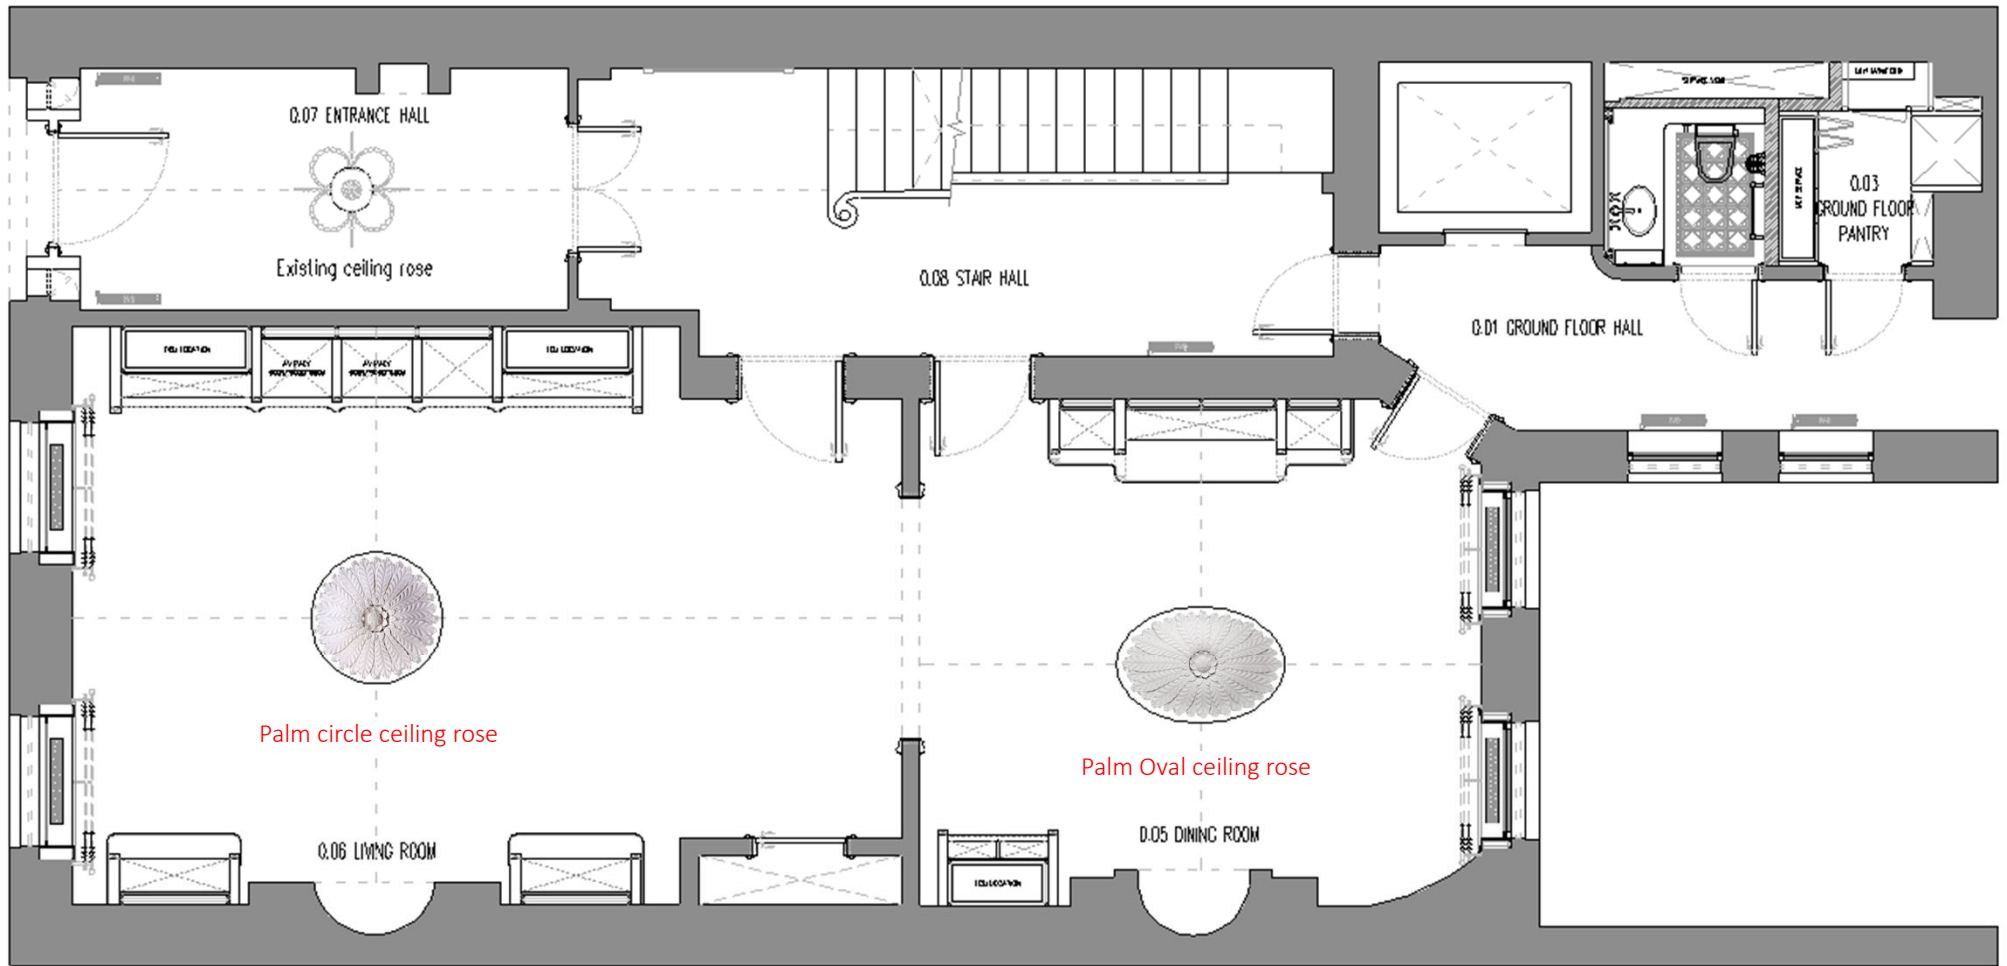

42 Bedford square_
Ceiling rose
20220425_revised

42 BS Ceiling Rose_20220425_revised

Reference on first floor

1st Floor Reception Ceiling Rose

1st Floor Library Ceiling Rose

GF Living Room above sofa : Leaf detail in centre only with rim

Works to include plaster rim

Dining space option:

Works to include plaster rim