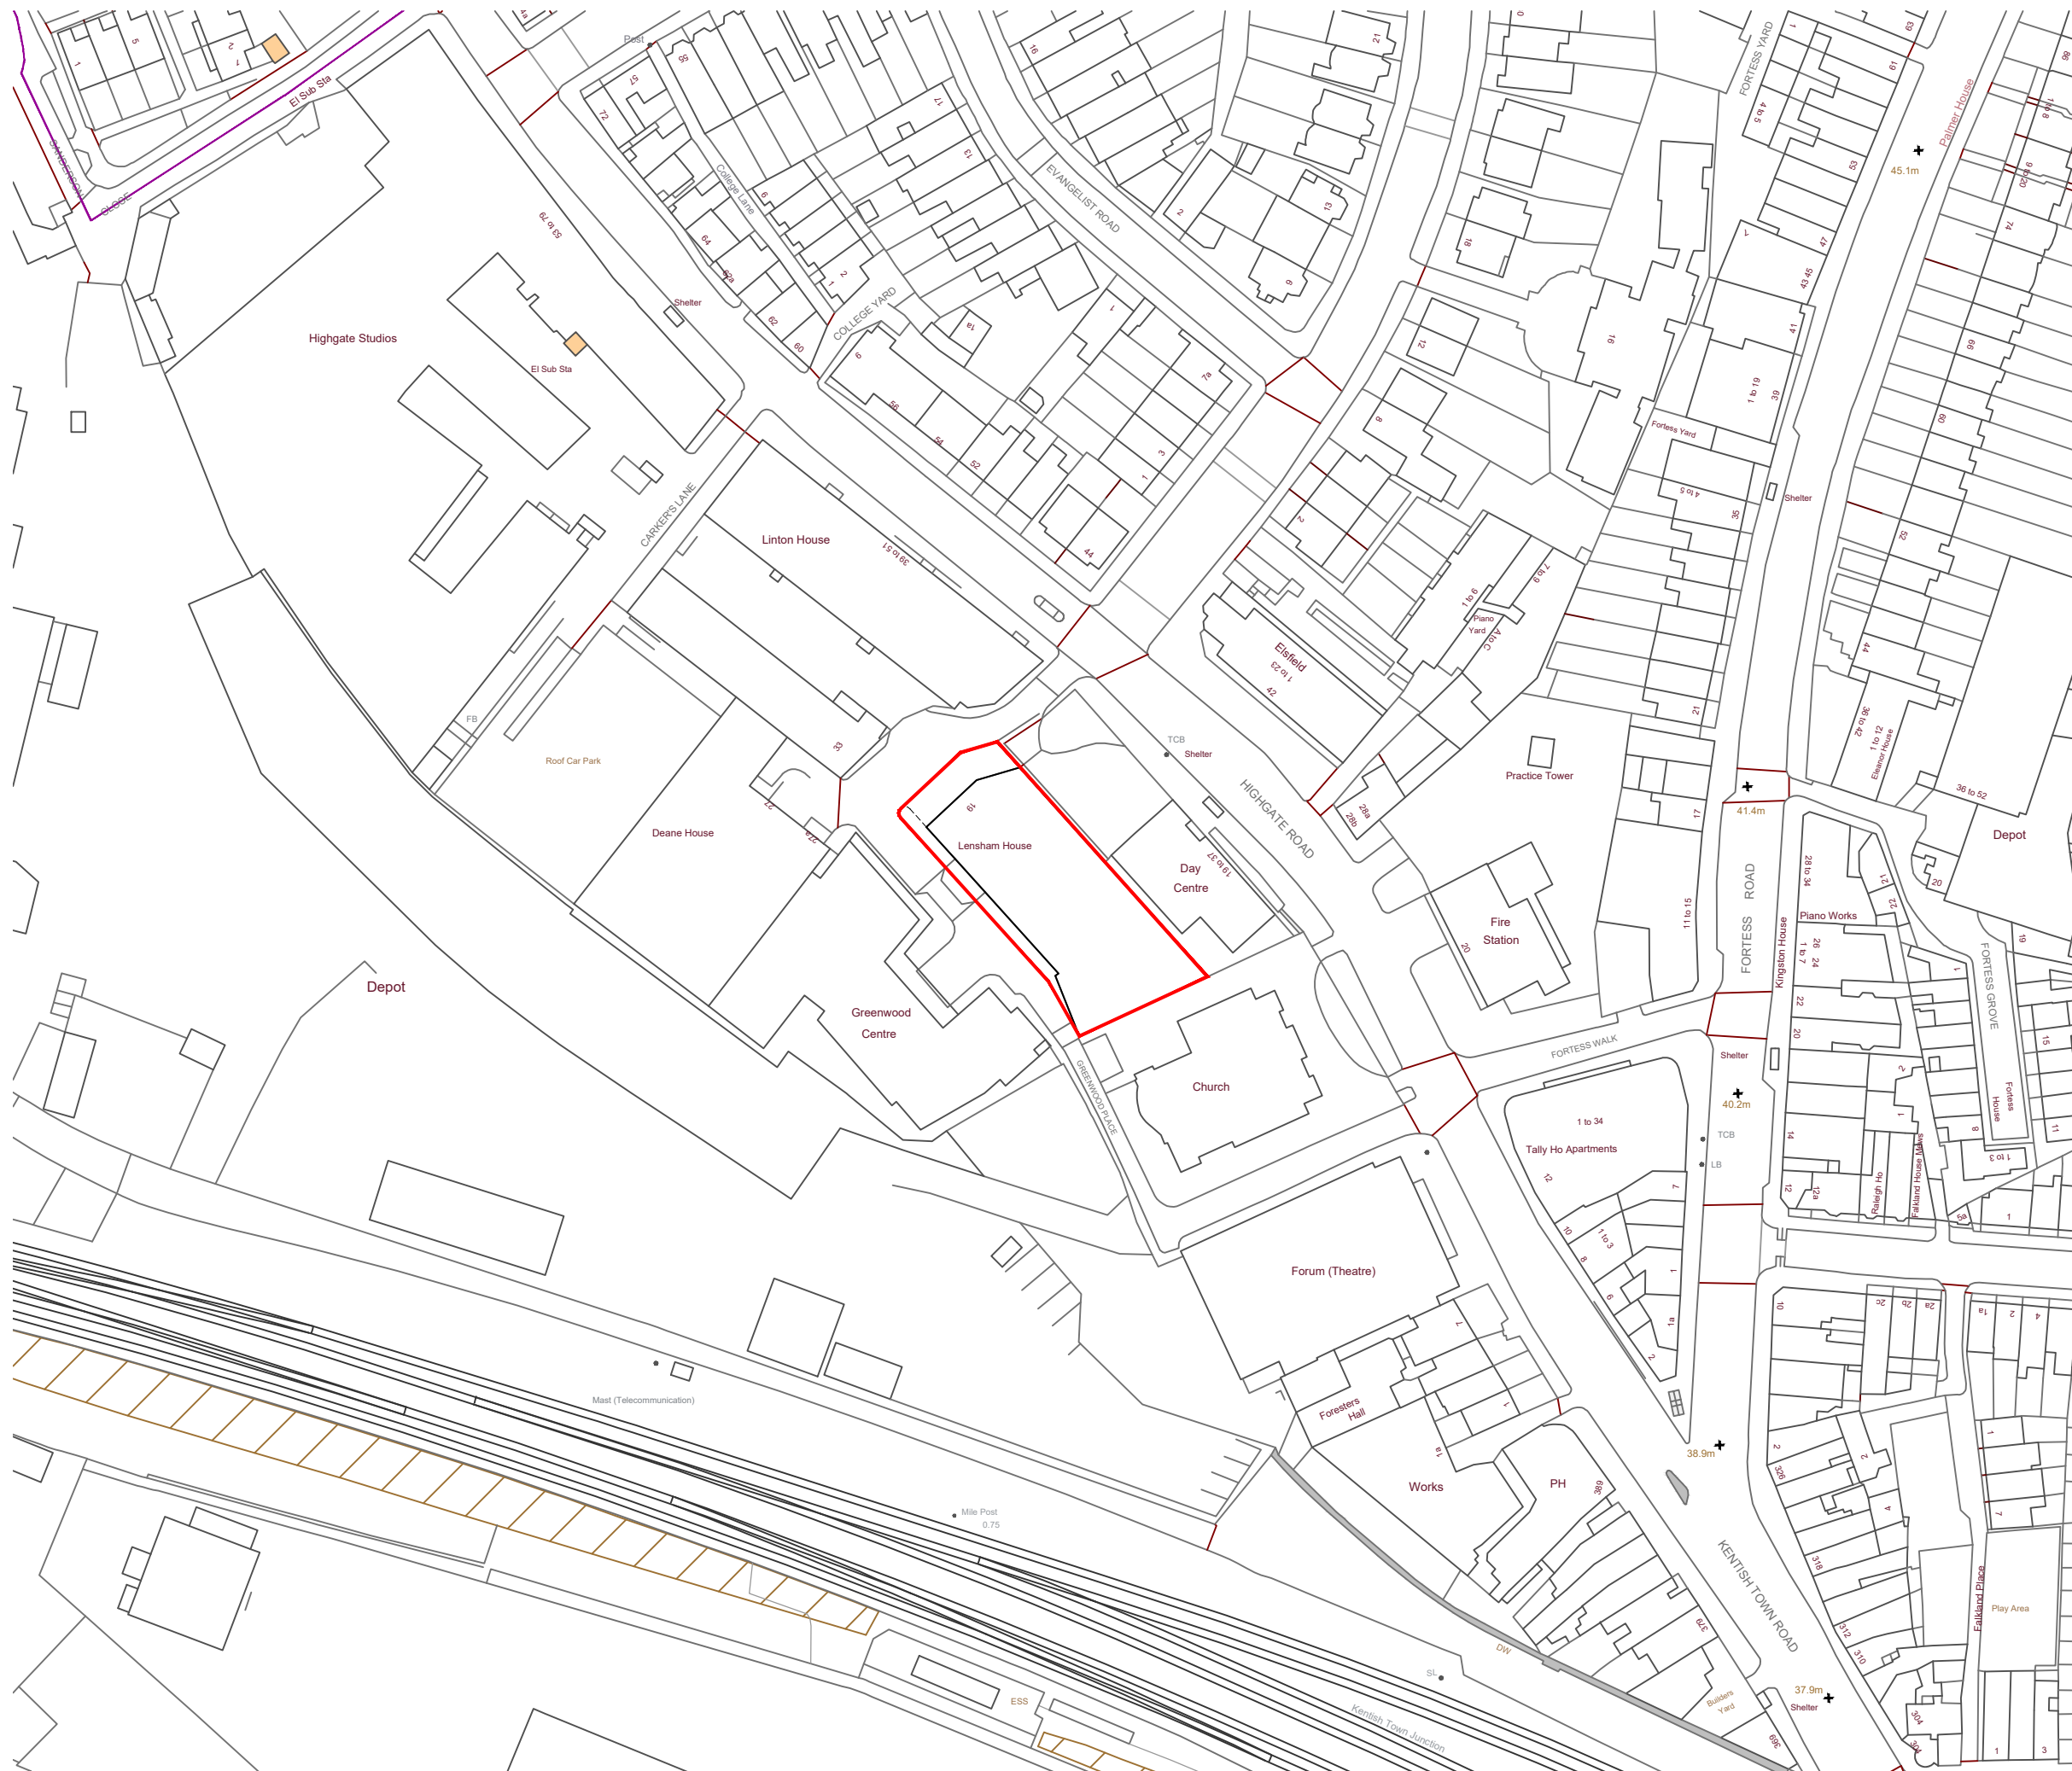

SCALE 1:1250

SCALE	DATE	DRAWN	CHECKED
1:1250	JAN'22	AF	

PROJECT

SHURGARD UK
19 Greenwood Place
London: NW5 1LB

DRAWING

Location Plan as existing

10 MONTROSE STREET
GLASGOW
G1 1RE

t 0141 229 7575
www.360architecture.com

DRAWING No.

21068GA-10-001