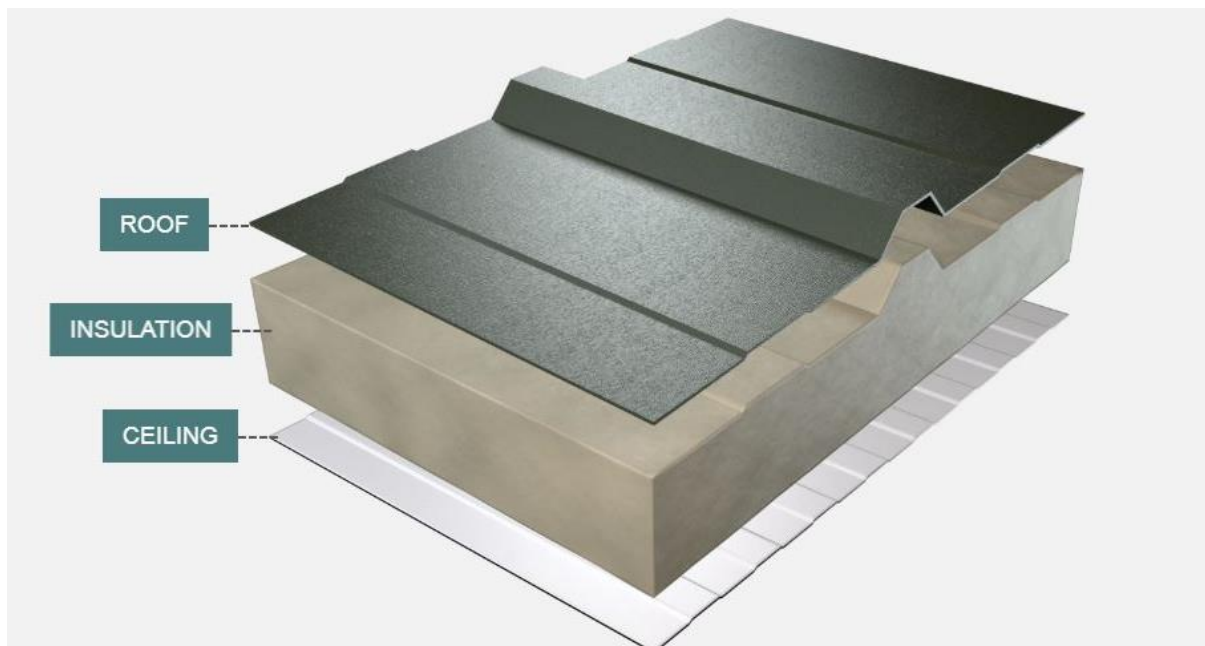

External Materials – Flat 2, 31 Priory Road, NW6 4NN

Roof

Kingspan - 60mm – 95mm 4 Layer heavily insulated composite roof panel. Exterior Colour Olive Green.

Cladding

Composite Oak cladding to all elevations – composite cladding is made from 100% recycled & reclaimed materials.

Decking

Black Composite Decking – the composite decking is the same material as the cladding, made from 100% recycled & reclaimed materials.

Doors & Windows

Black framed aluminium doors and windows. Pilkington Optiwhite argon filled double glazing.

Roof Photos

Cladding Photos

Decking Photos

Doors & Windows Photos

2.8m sliding doors & Black Composite Decking

Picture Window

Large Full Height Window