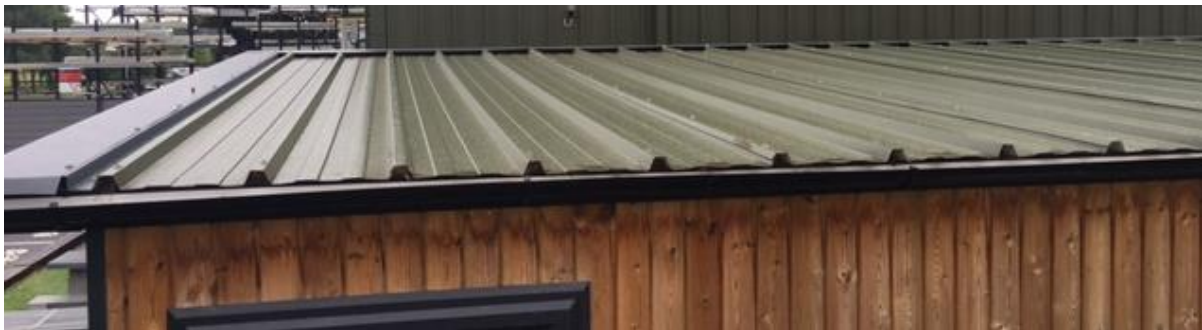

External Materials – Flat 2, 31 Priory Road, NW6 4NN

Roof

Kingspan - 60mm – 95mm 4 Layer heavily insulated composite roof panel. Exterior Colour Olive Green.

Cladding

Composite Oak cladding to all elevations – composite cladding is made from 100% recycled & reclaimed materials.

Decking

Black Composite Decking – the composite decking is the same material as the cladding, made from 100% recycled & reclaimed materials.

Doors & Windows

Black framed aluminium doors and windows. Pilkington Optiwhite argon filled double glazing.

Roof Photos

Cladding Photos

Decking Photos

Doors & Windows Photos

2.8m sliding doors & Black Composite Decking

Picture Window

Large Full Height Window