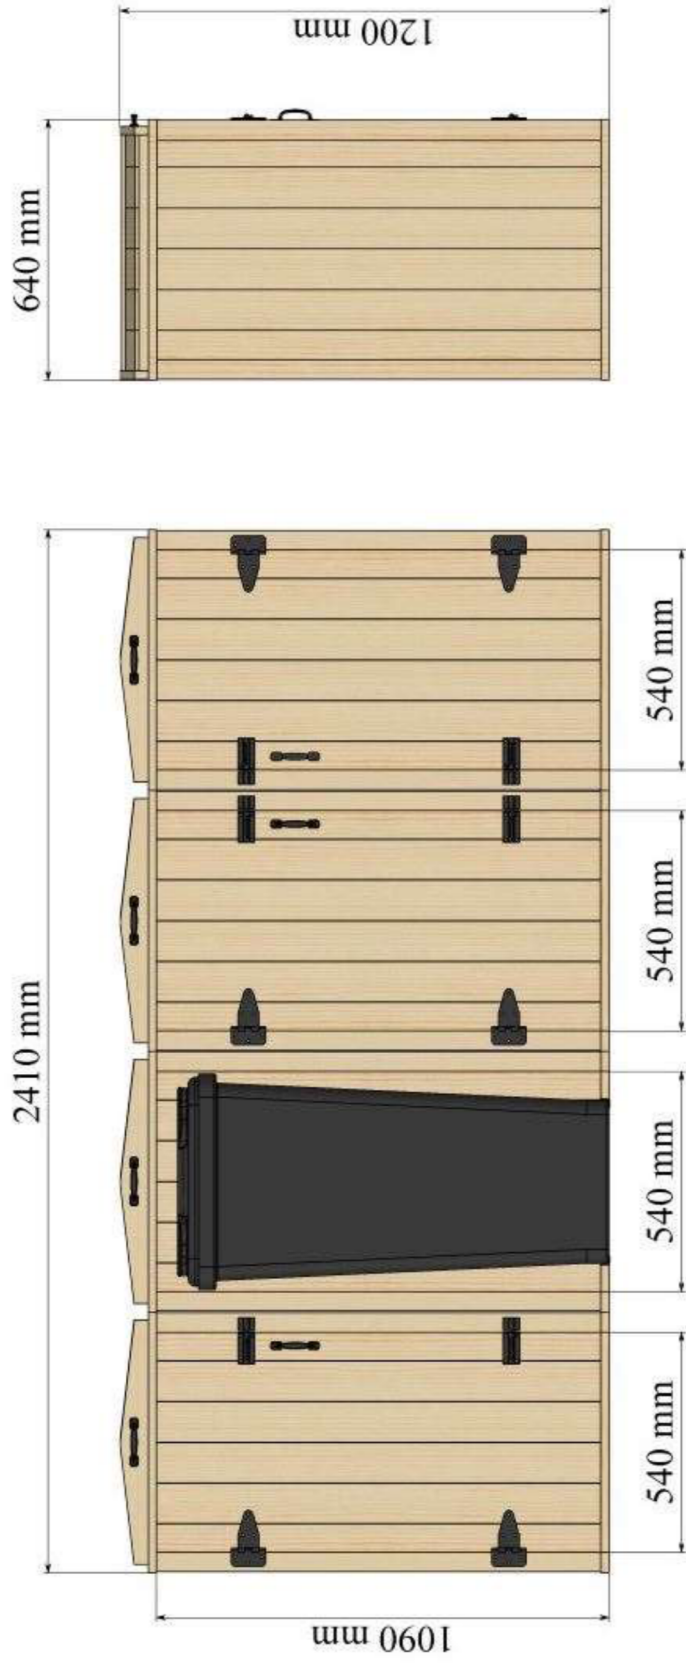

Bellus Quad Wheelie Bin Storage For 140 Litre Bin Dimensions

- 16mm Tanalised Shiplap Tongue & Groove Cladding.
- 12mm Tanalised Matchings Tongue & Groove Floor and Roof.
- 34mm x 44mm Tanalised Framing.