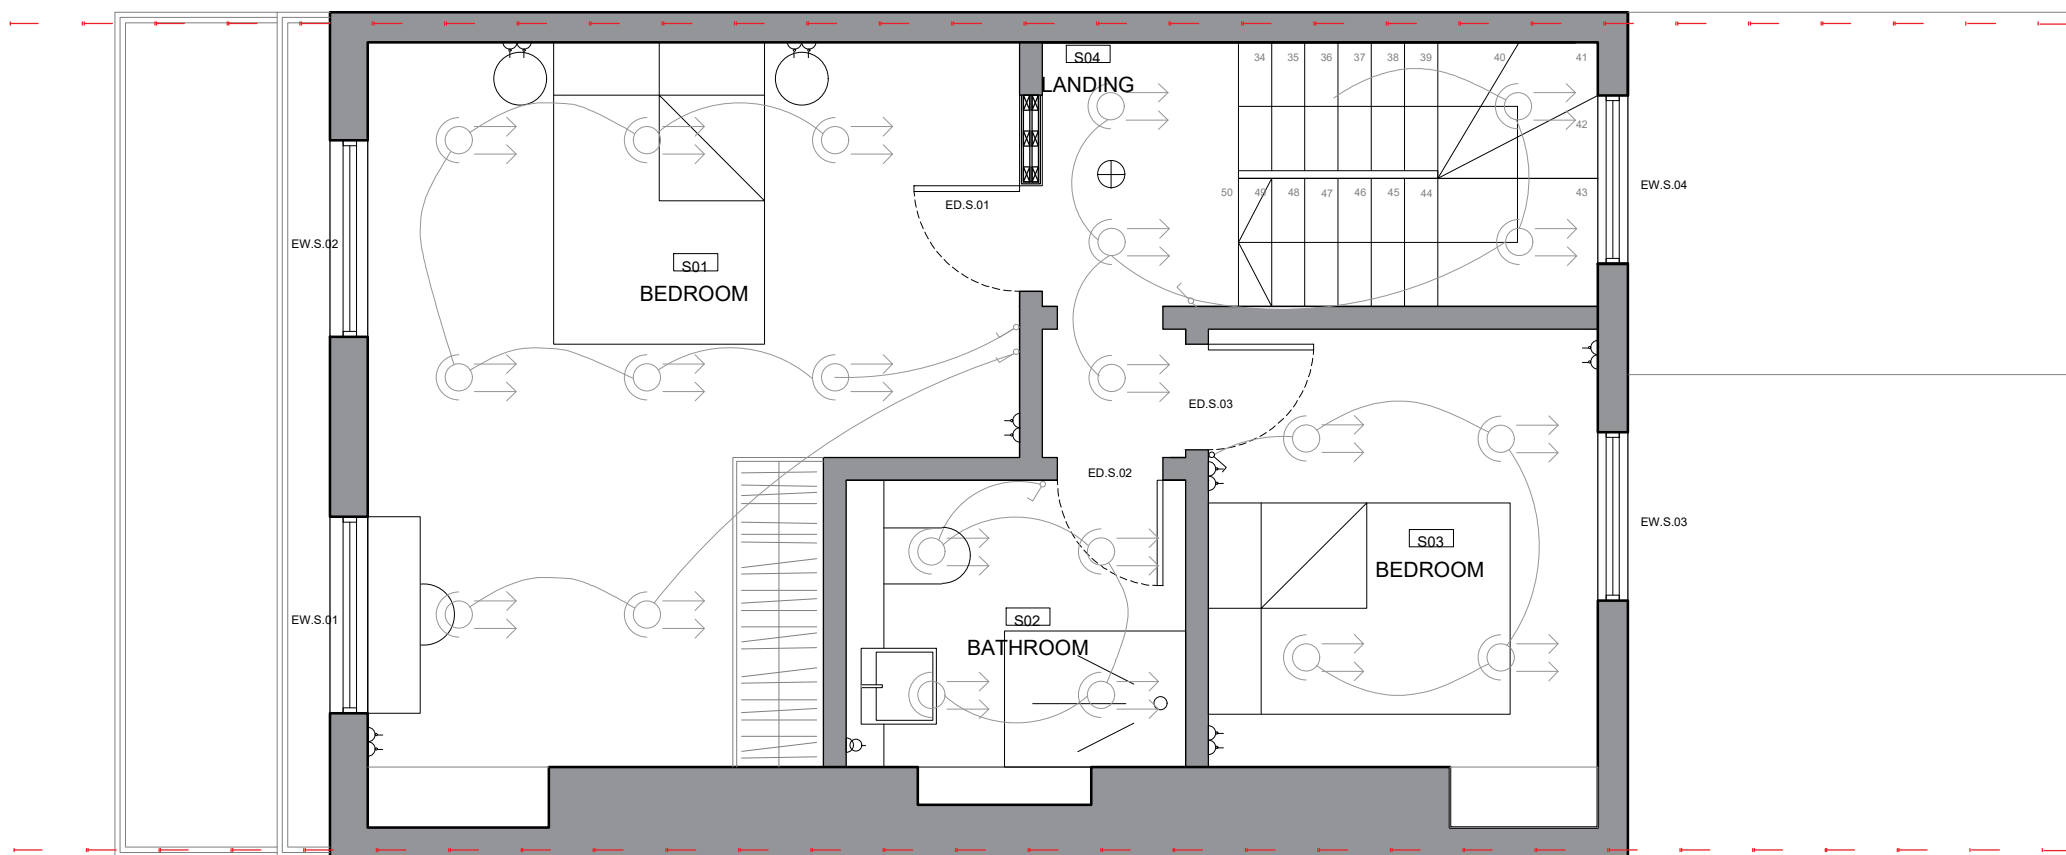

1. Key
2. △ single socket
   - △△ double socket
   - △△△ 4 gang socket
   - △ single spur
   - △ shaver socket
   - cooker control
   - □□ cooker control
   - □□ transformer
   - □□ distribution board
   - □□ isolator
   - □□ terminal to earth
   - □□ lightning protection
   - radio
   - television
   - private service tv
   - cctv
   - telephone
   - modem
   - fax
   - CAT 6 socket
   - extract fan
   - single switch
   - double switch
   - three pole switch
   - four pole switch
   - two-way switch
   - pull-cord switch
   - time operated switch
   - dimmer switch
   - push button switch
   - single light
   - spot light
   - flood light
   - fluorescent light
   - ⊗ emergency light
   - ⊖ wall light
   - light with pull-cord
   - ⊕ mains operated smoke alarm
   - ceiling speakers

Notes:

- Smoke alarms to be provided in each room.
- Extract to bathrooms / W.C's.
- Burglar alarm to be installed. Contact points on doors.

Rev	Date	Notes

LBF Architects

4 Ash House, Ash Road, New Ash Green,
DA3 8JD, Tel: 0207 536 2100
www.lbfarchitects.co.uk

Project:
60 DELANCEY STREET,
LONDON, NW1 7RY

Client:
MR D BROOKS

Drawing:
LIGHTING & SMALL
POWER - SECOND FLOOR
PLAN

Scale:	Drawn:	Checked:	Date:
1:50 @ A3			
Drg no:	Rev:		
2022-034-004