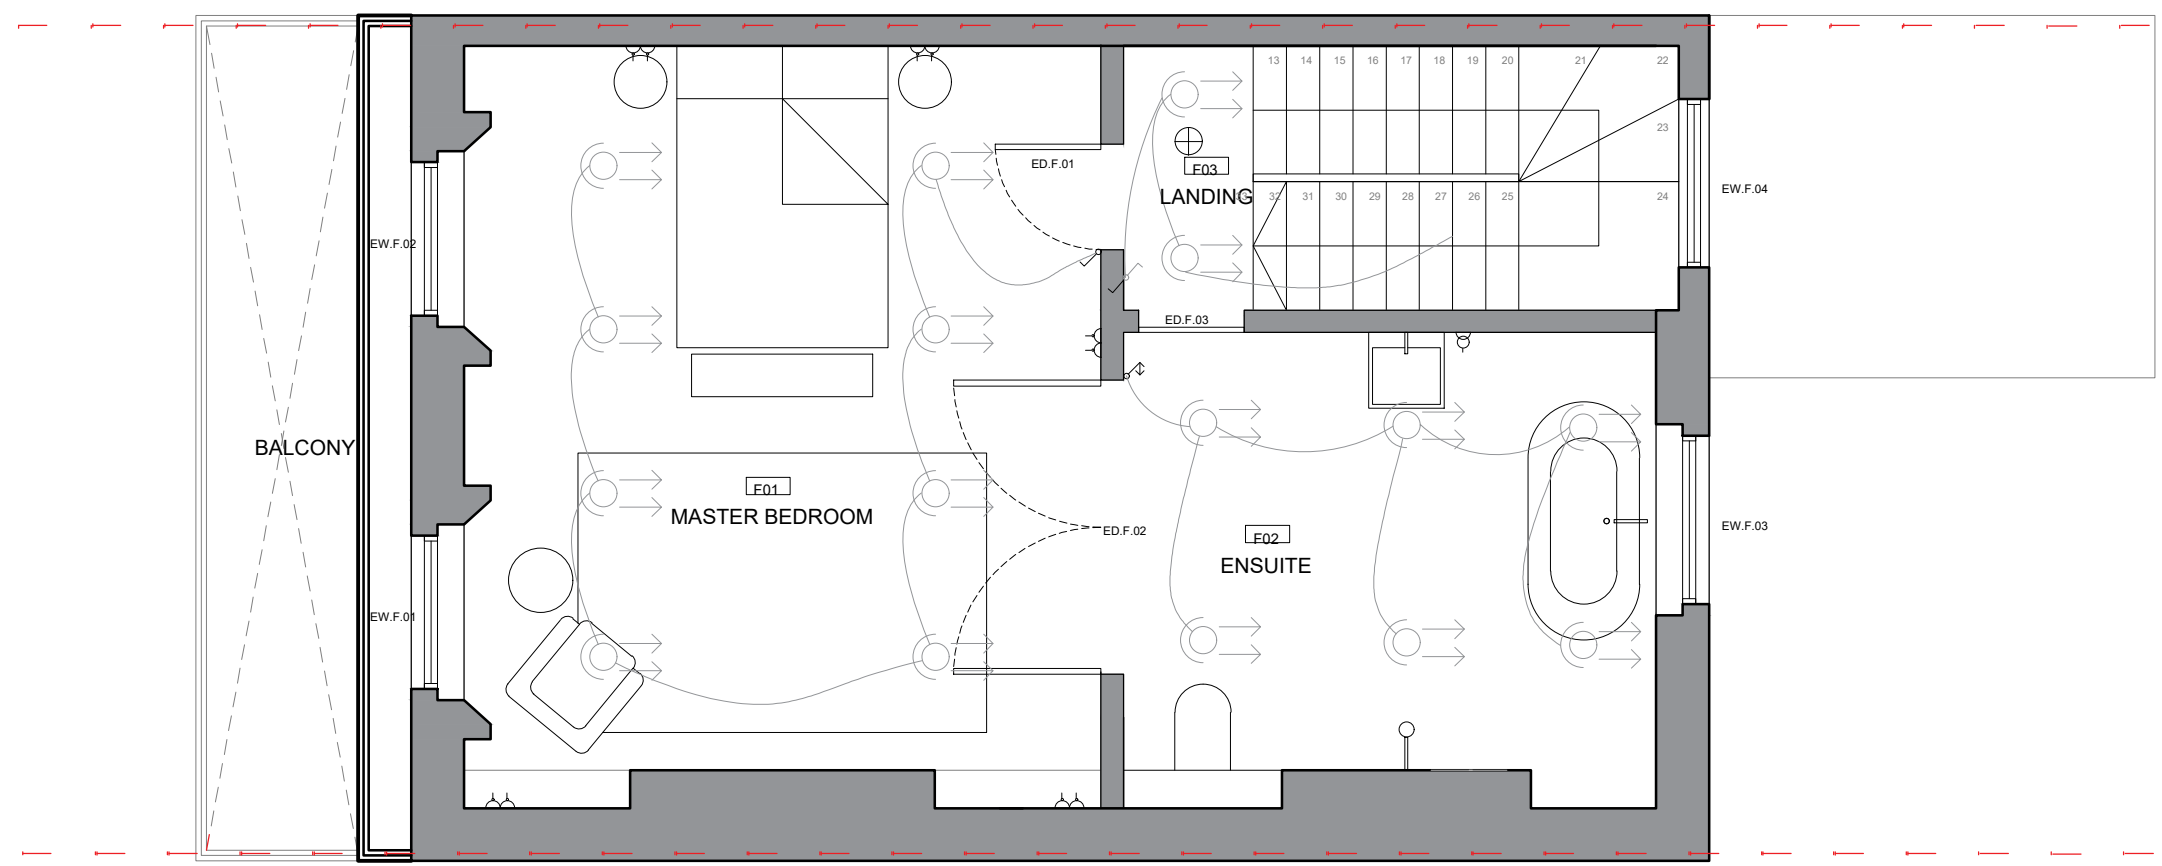

- Key**
- △ single socket
 - △△ double socket
 - △△△△ 4 gang socket
 - single spur
 - ⊖ shaver socket
 - ⊖ cooker control
 - ⊖ cooker control
 - ⊖ transformer
 - ⊖ distribution board
 - ⊖ isolator
 - ⊖ terminal to earth
 - ⊖ lightning protection
 - ⊖ radio
 - ⊖ television
 - ⊖ private service tv
 - ⊖ cctv
 - ⊖ telephone
 - ⊖ modem
 - ⊖ fax
 - ⊖ CAT 6 socket
 - ⊖ extract fan
 - ↗ single switch
 - ↗ double switch
 - ↗ three pole switch
 - ↗ four pole switch
 - ↗ two-way switch
 - ↗ pull-cord switch
 - ↗ time operated switch
 - ↗ dimmer switch
 - push button switch
 - single light
 - spot light
 - flood light
 - fluorescent light
 - ⊗ emergency light
 - ⊖ wall light
 - light with pull-cord
 - ⊕ mains operated smoke alarm
 - ceiling speakers

Notes:

- Smoke alarms to be provided in each room.
- Extract to bathrooms / W.C.'s
- Burglar alarm to be installed. Contact points on doors.

Rev	Date	Notes
LBF Architects		
4 Ash House, Ash Road, New Ash Green, DA3 8JD. Tel: 0207 536 2100 www.lbfarchitects.co.uk		
Project:		
60 DELANCEY STREET, LONDON, NW1 7RY		
Client:		
MR D BROOKS		
Drawing:		
LIGHTING & SMALL POWER - FIRST FLOOR PLAN		
Scale :	Drawn :	Checked : Date :
1 : 50 @ A3		
Drg no:		Rev:
2022-034-003		
DO NOT SCALE FROM THIS DRAWING. ALL DIMENSIONS TO BE CHECKED ON SITE. REFER ANY DISCREPANCIES TO ARCHITECT. THIS DRAWING IS SUBJECT TO COPYRIGHT.		