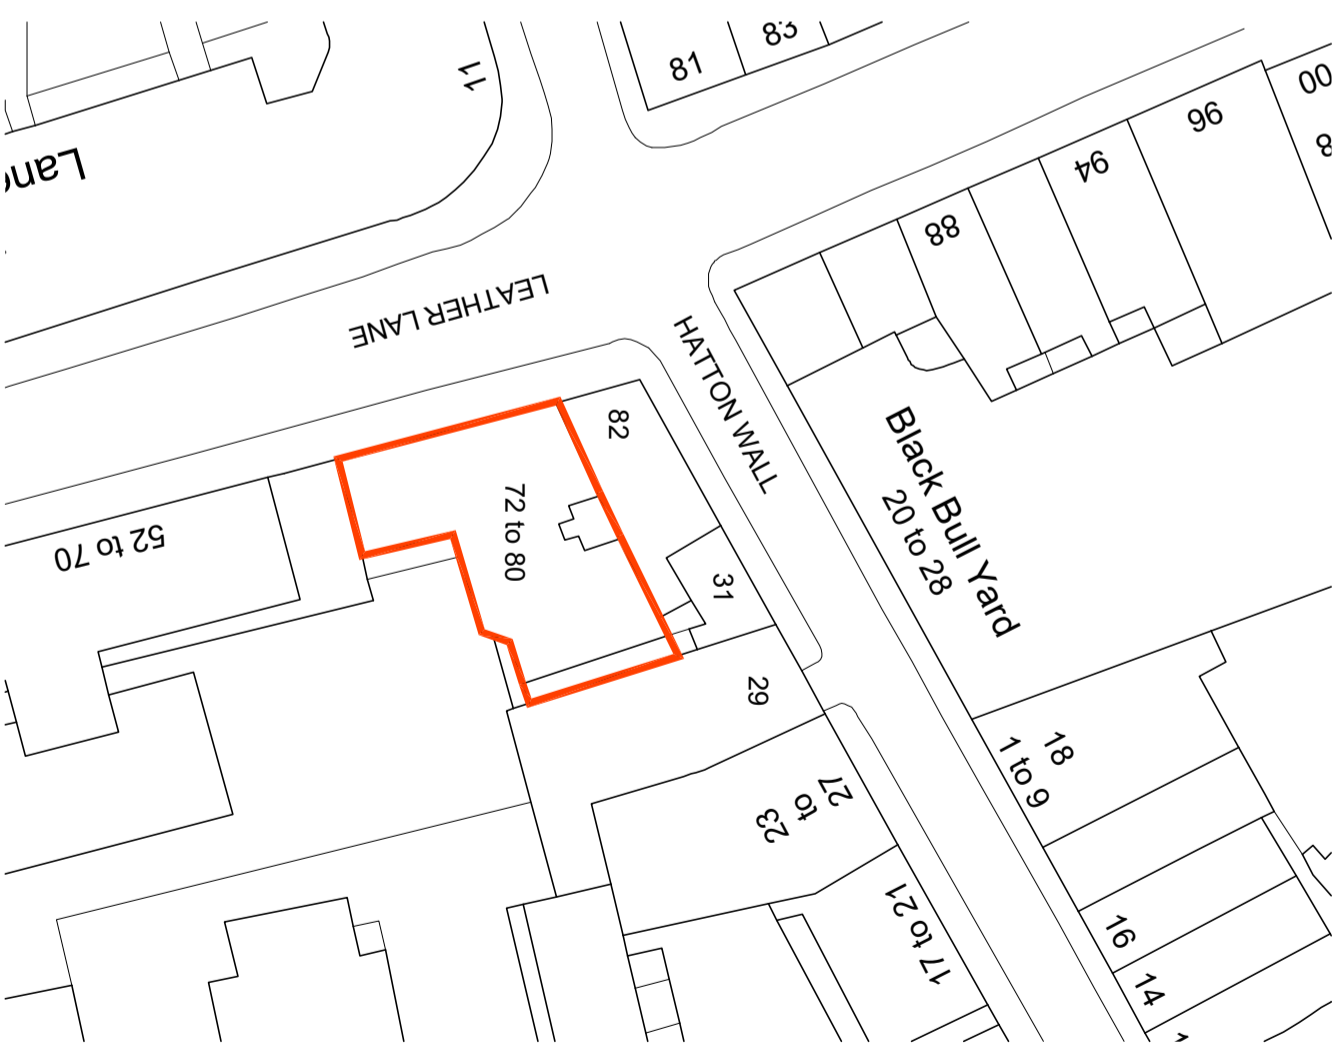

SITE LOCATION PLAN
SCALE 1:1250@A3

BLOCK PLAN
SCALE 1:500@A3

CLIENT:
 WHITE LION
 ESTATES LTD.

PROJECT:
 72-80 LEATHER LANE
 LONDON, EC1N 7TR

DRAWN BY: NH

CHECKED BY: SH

1. DO NOT SCALE THIS DRAWING
2. ALL DIMENSIONS ARE TO BE VERIFIED ON SITE BY THE CONTRACTOR AND REPORTED TO THE ARCHITECT BEFORE CONSTRUCTION
3. ANY DISCREPANCY FOUND BETWEEN THIS DRAWING AND ANY OTHER DOCUMENT MUST BE REPORTED IMMEDIATELY TO THE ARCHITECT
4. REMOVE THIS DRAWING FROM CURRENCY WHEN A REVISED DRAWING IS ISSUED
5. COPYRIGHT OF THIS DRAWING REMAINS WITH HODGES ARCHITECTS LTD

NO	DATE	REVISION

DRAWING TITLE:
 SITE LOCATION AND BLOCK PLAN

DRAWING STATUS: PLANNING

SCALE: AS NOTED

DATE: 12.04.22

PROJ. NO: 046

DWG NO: A010

REV.:
A3