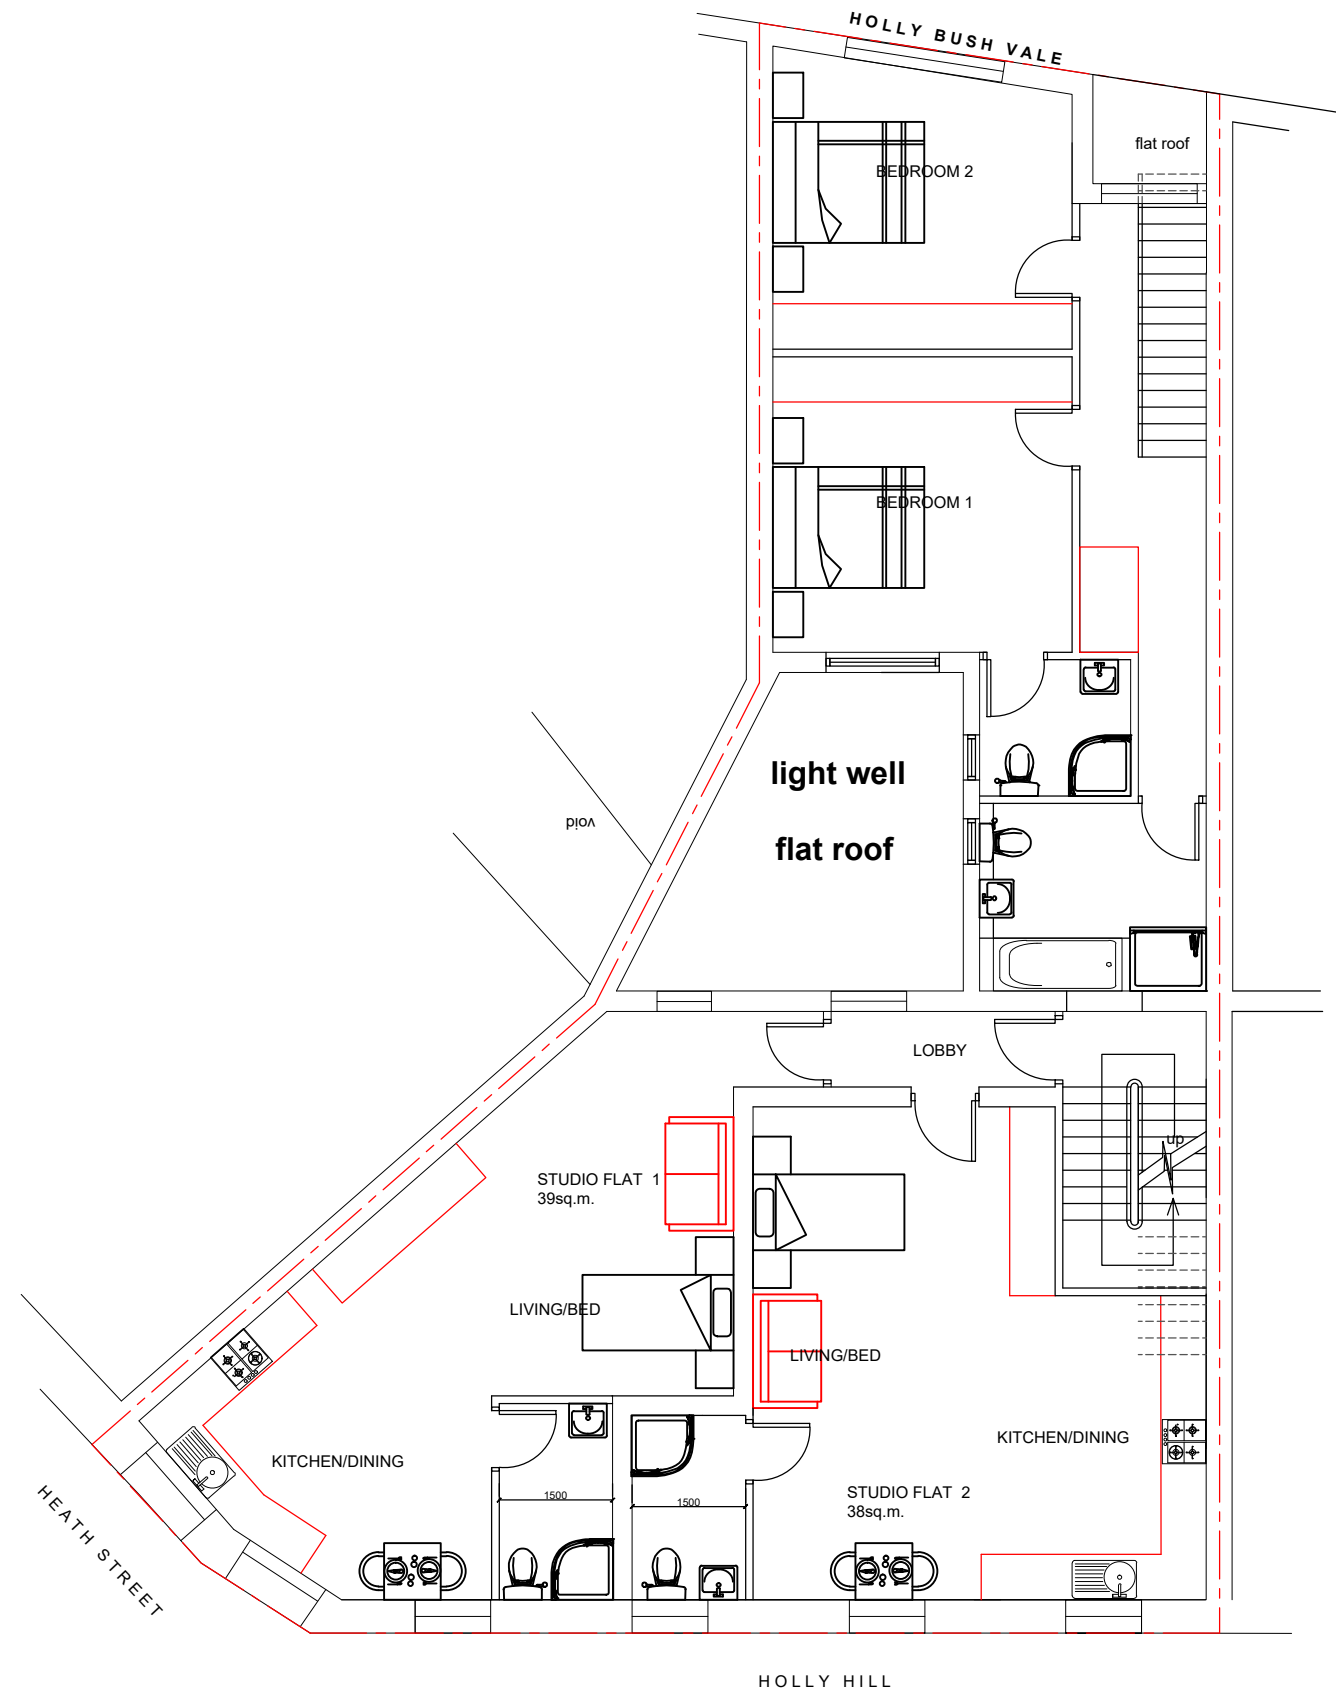

MEZZANINE FLOOR PLAN

FIRST FLOOR PLAN

PROPOSED FLOOR PLANS

**47 HEATH STREET, LONDON,
NW3 6UA**

THE GILLETT MACLEOD PARTNERSHIP
Chartered Architects & Town Planning Consultants
1 High Road Old Eastcote Pinner Middlesex HA5 2EW tel. 0208 868 1333

Drg. No. 22/3493/12
Scale 1:100@A3
Date 21/02/22
Drawn by AK

REVISIONS