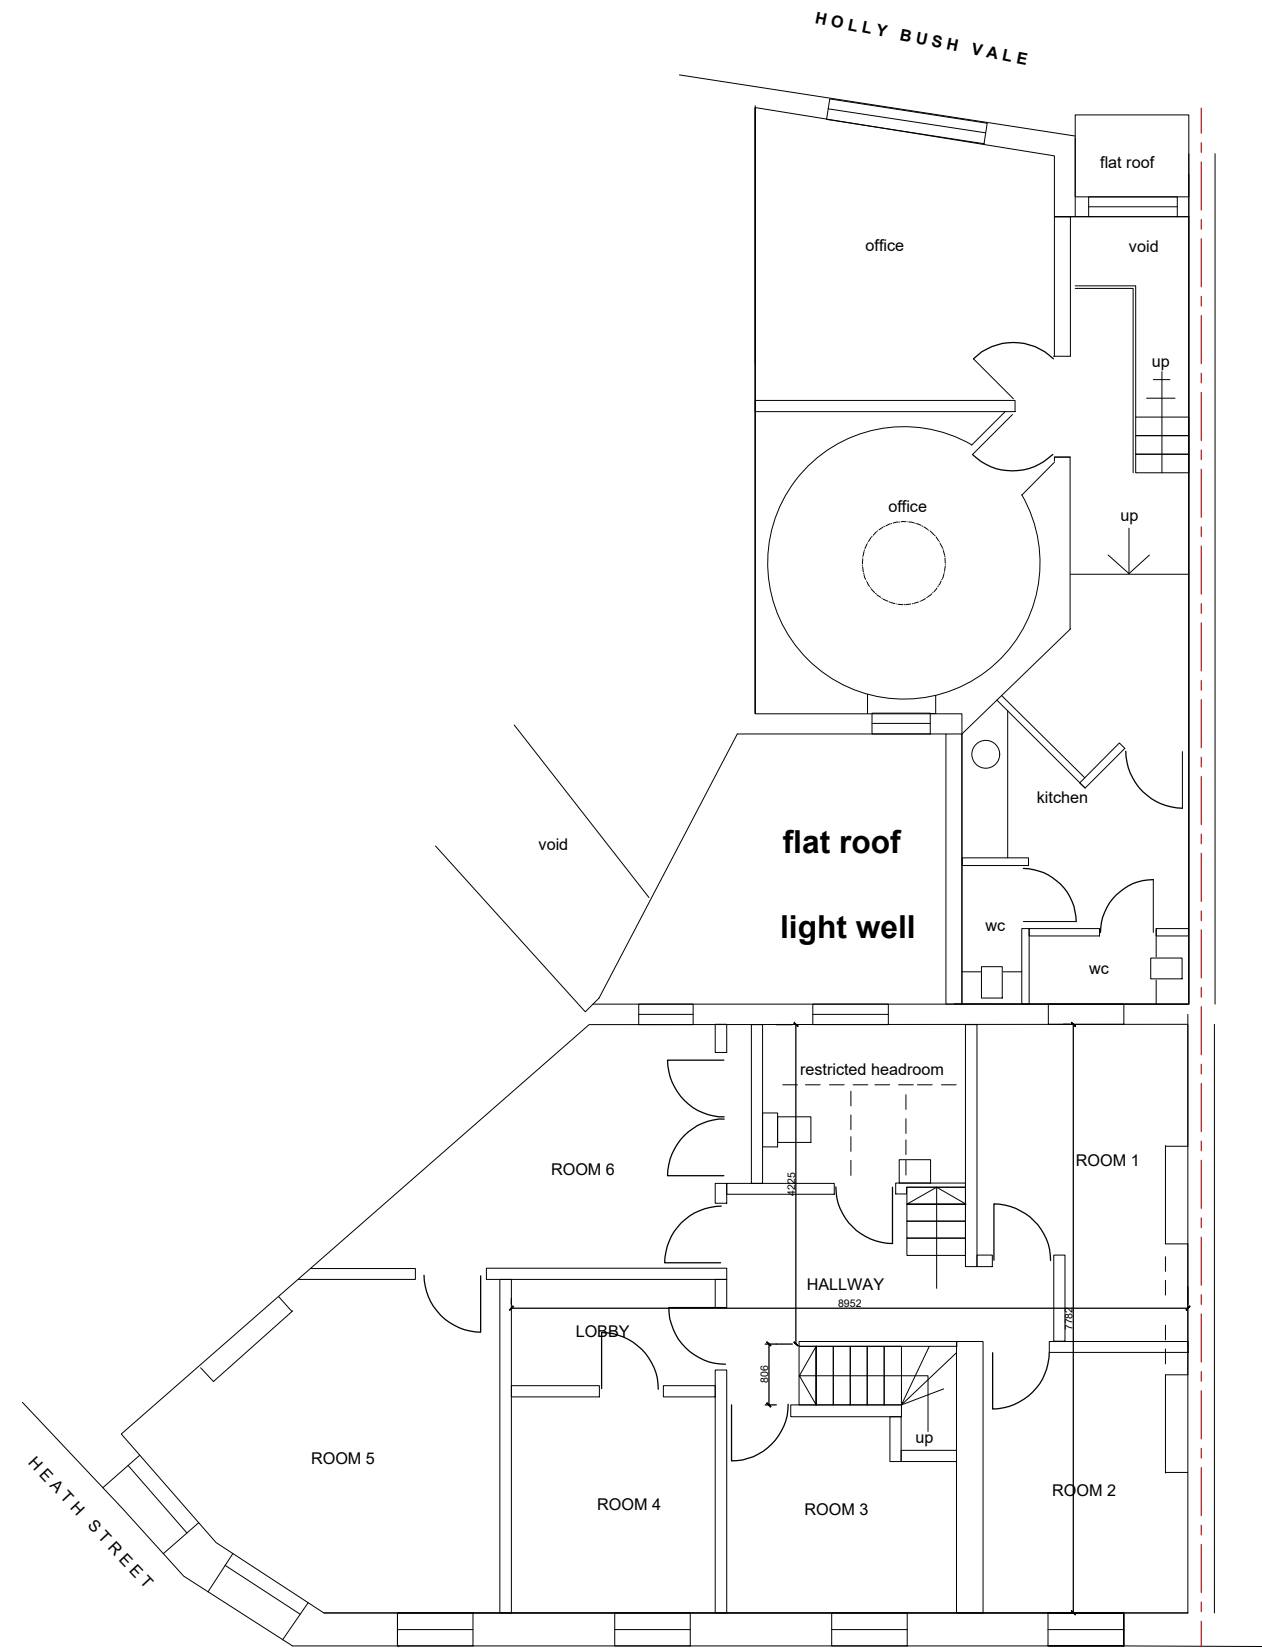

MEZZANINE FLOOR PLAN

FIRST FLOOR PLAN

EXISTING FLOOR PLANS

**47 HEATH STREET, LONDON,
NW3 6UA**

THE GILLETT MACLEOD PARTNERSHIP
Chartered Architects & Town Planning Consultants
1 High Road Old Eastcote Pinner Middlesex HA5 2EW tel. 0208 868 1333

Drg. No. 22/3493/04
Scale 1:100@A3
Date 21/02/22
Drawn by AK

REVISIONS