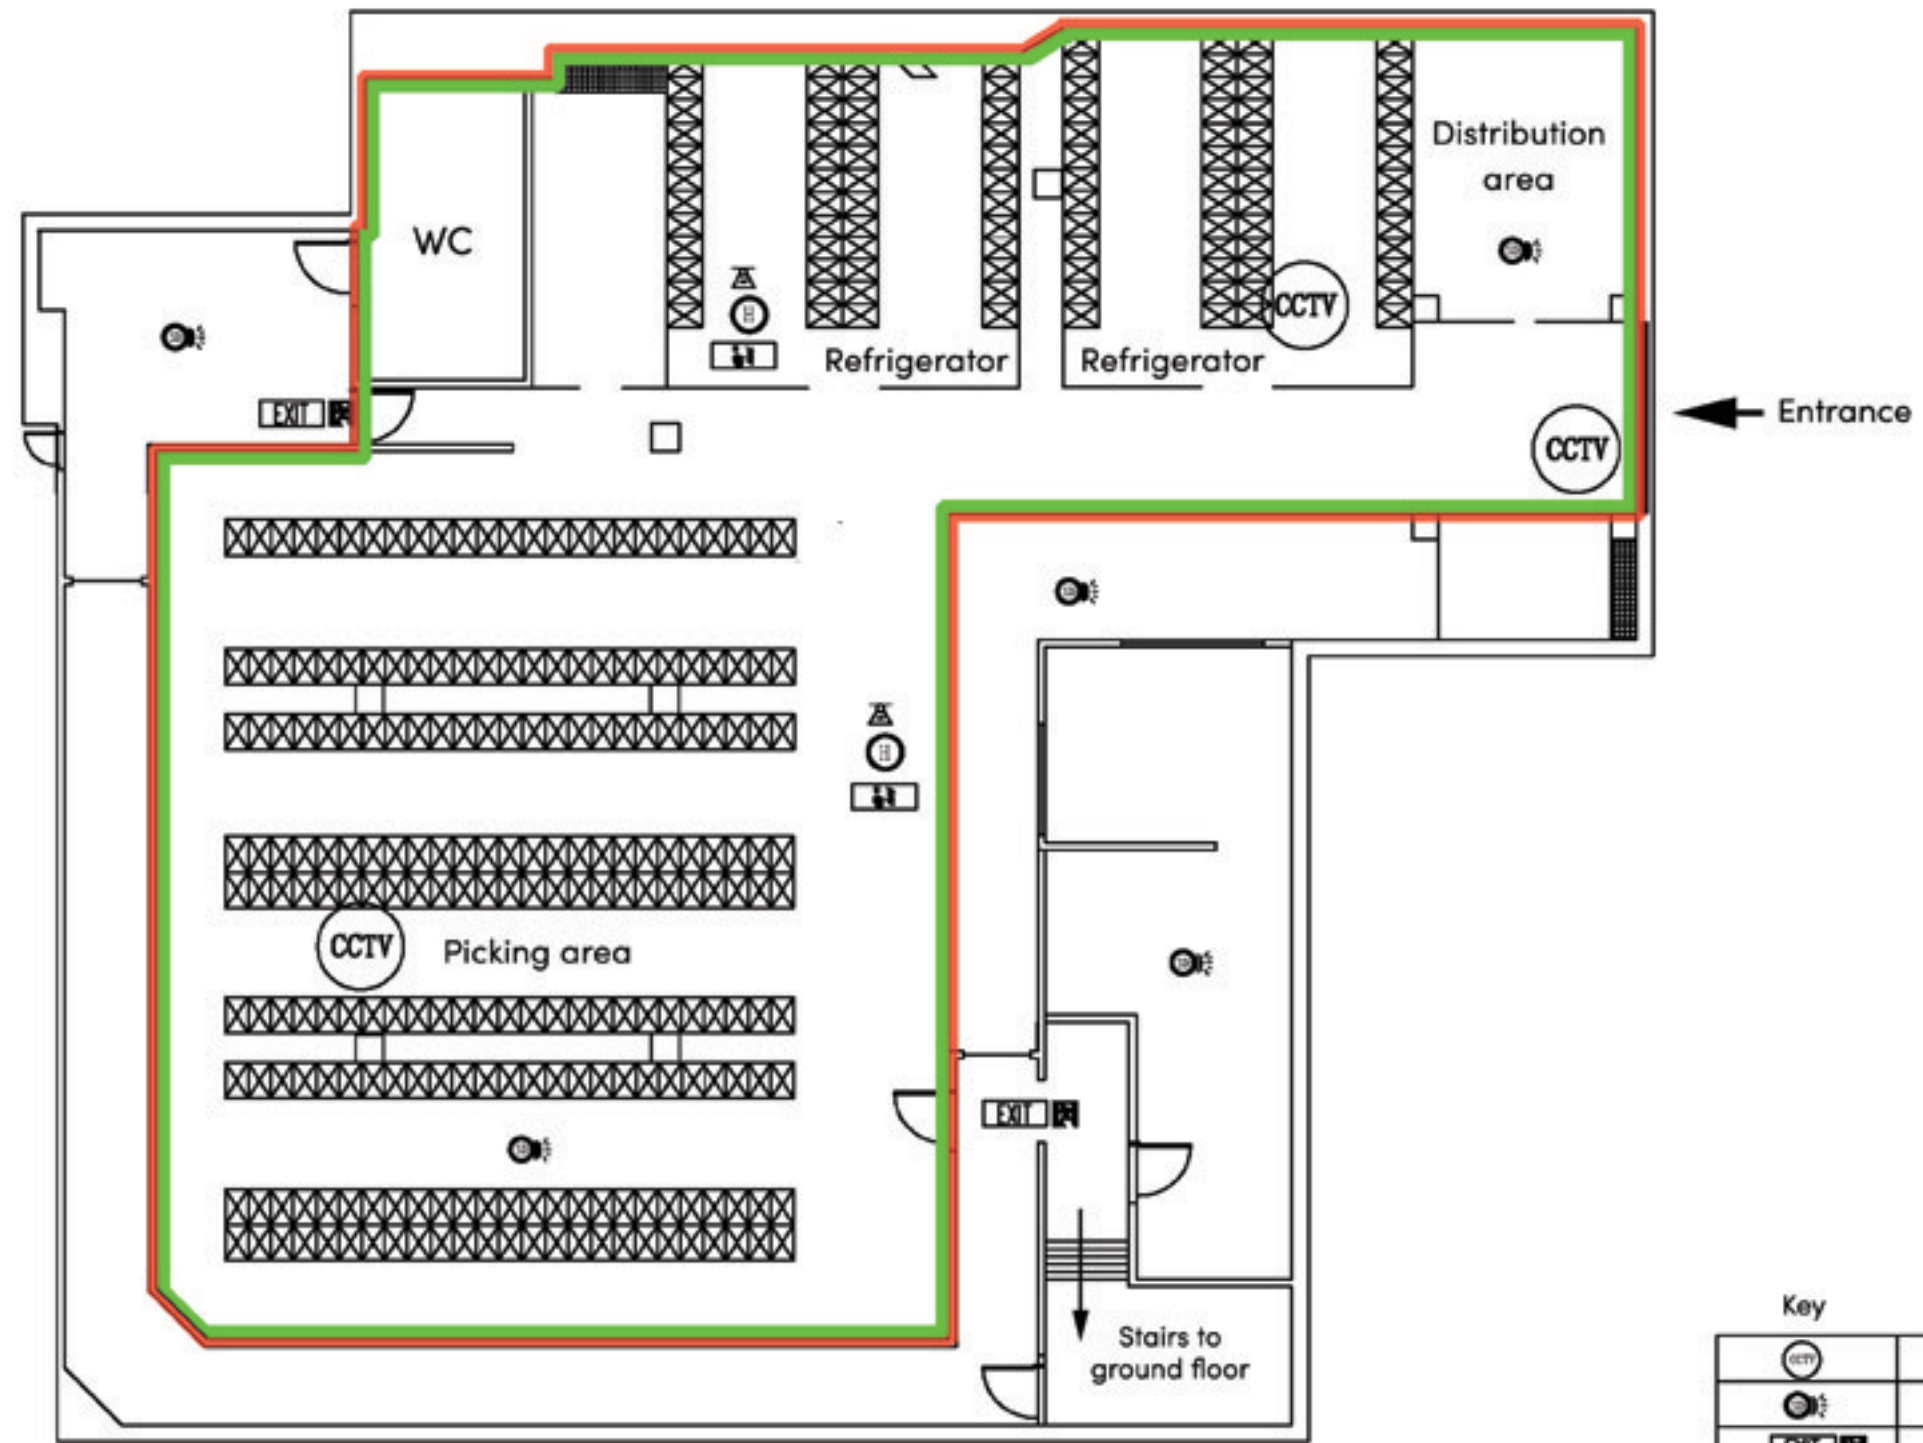

SITE PLAN: Easy As Tap, Basement, 20 Lambs Conduit Street, London WC1N 3LE

Scale 1:1500 @A4

10m

Premises location

PREMISES PLAN : Easy As Tap, Basement, 20 Lambs Conduit Street, London WC1N 3LE

Key	
	CCTV camera
	Smoke detector
	Fire exit
	Fire extinguisher
	Fire blanket
	Heat detector
	Fire control panel
	Alcohol storage/packaging
	Premises boundary