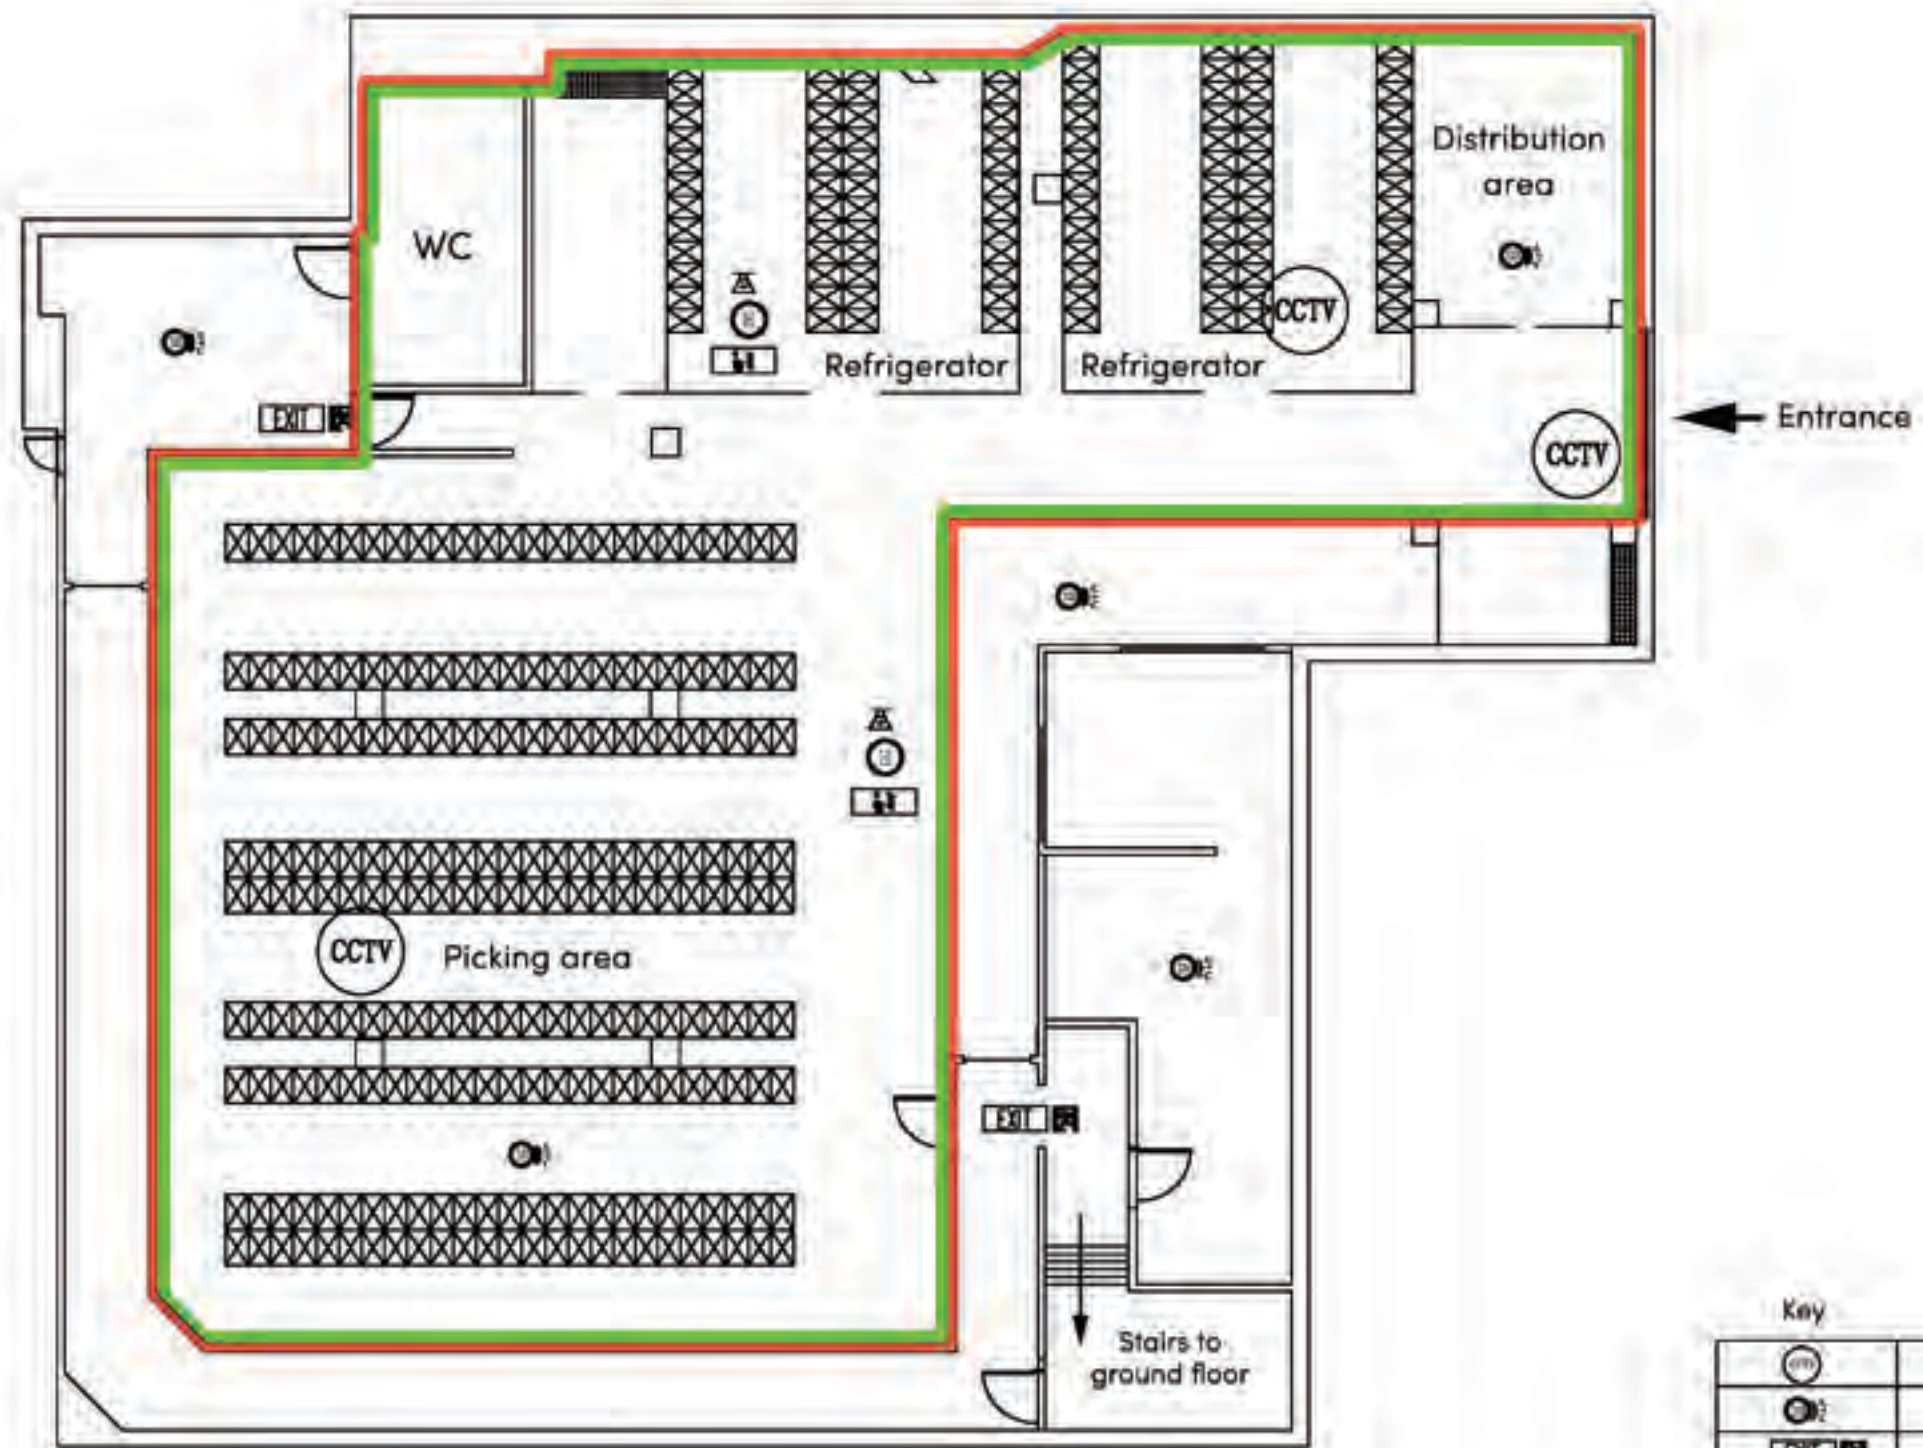

SITE PLAN: Easy As Tap, Basement, 20 Lambs Conduit Street, London WC1N 3LE

Scale 1:1500 @A4

10m

Premises location

PREMISES PLAN : Easy As Tap, Basement, 20 Lambs Conduit Street, London WC1N 3LE

Key	
	CCTV camera
	Smoke detector
	Fire exit
	Fire extinguisher
	Fire blanket
	Heat detector
	Fire control panel
	Alcohol storage/packaging
	Premises boundary

0 1m 5m

Scale 1:100 @ A3