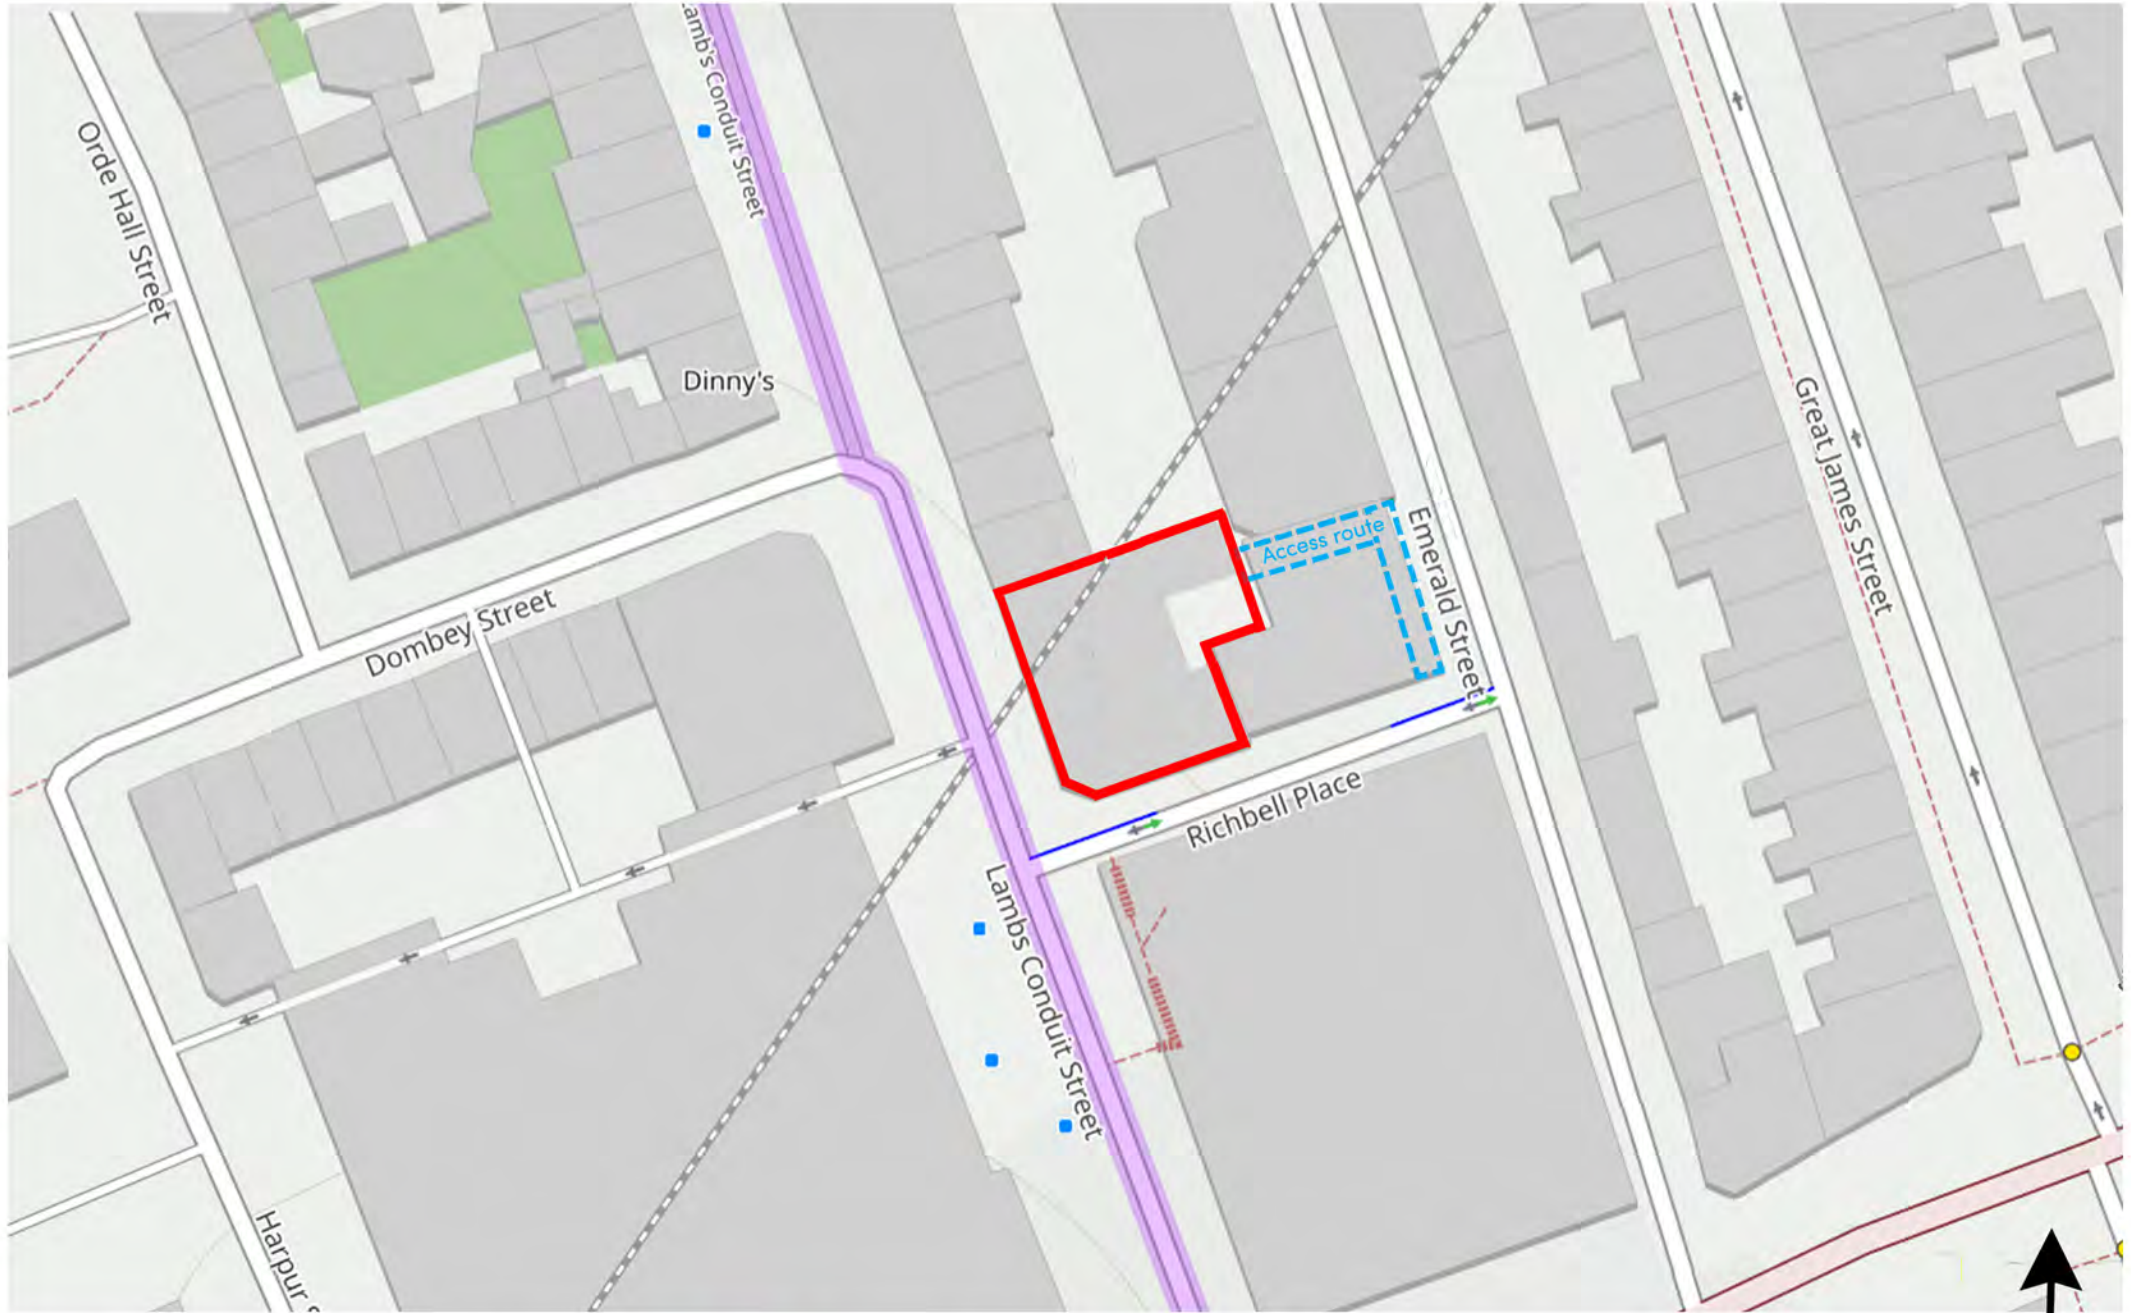

SITE PLAN: Easy As Tap, Basement, 20 Lambs Conduit Street, London WC1N 3LE

Scale 1:1500 @A4

10m

Premises location

PREMISES PLAN : Easy As Tap, Basement, 20 Lambs Conduit Street, London WC1N 3LE

Key	
	CCTV camera
	Smoke detector
	Fire exit
	Fire extinguisher
	Fire blanket
	Heat detector
	Fire control panel
	Alcohol storage/packaging
	Premises boundary

0 1m 5m

Scale 1:100 @ A3