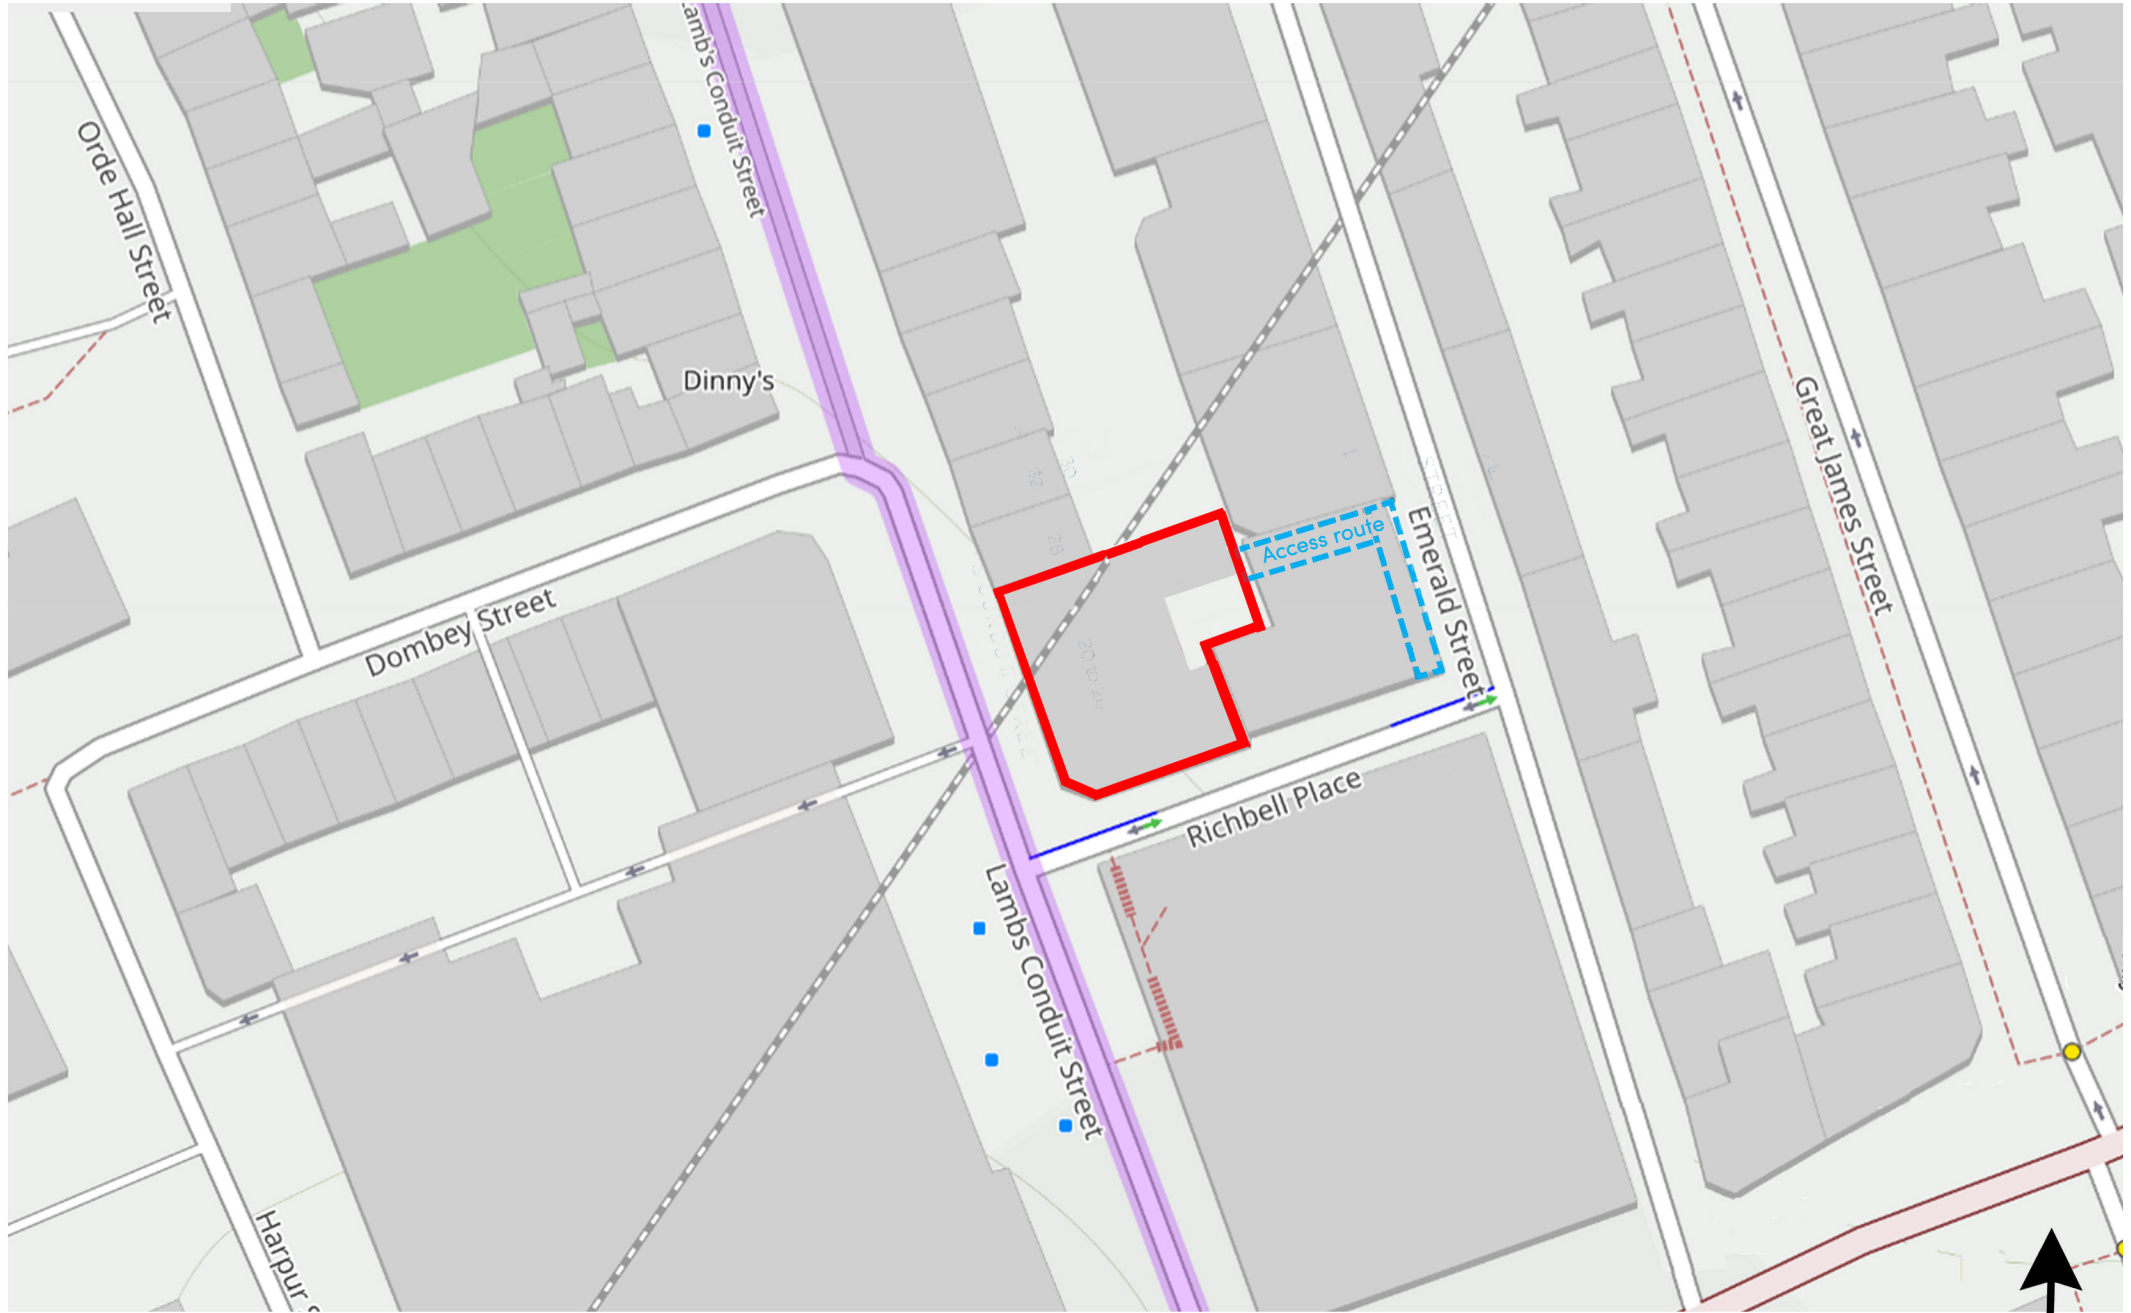

SITE PLAN: Easy As Tap, Basement, 20 Lambs Conduit Street, London WC1N 3LE

Scale 1:1500 @A4

10m

Premises location

PREMISES PLAN : Easy As Tap, Basement, 20 Lambs Conduit Street, London WC1N 3LE

Key

	CCTV camera
	Smoke detector
	Fire exit
	Fire extinguisher
	Fire blanket
	Heat detector
	Fire control panel
	Alcohol storage/packaging
	Premises boundary