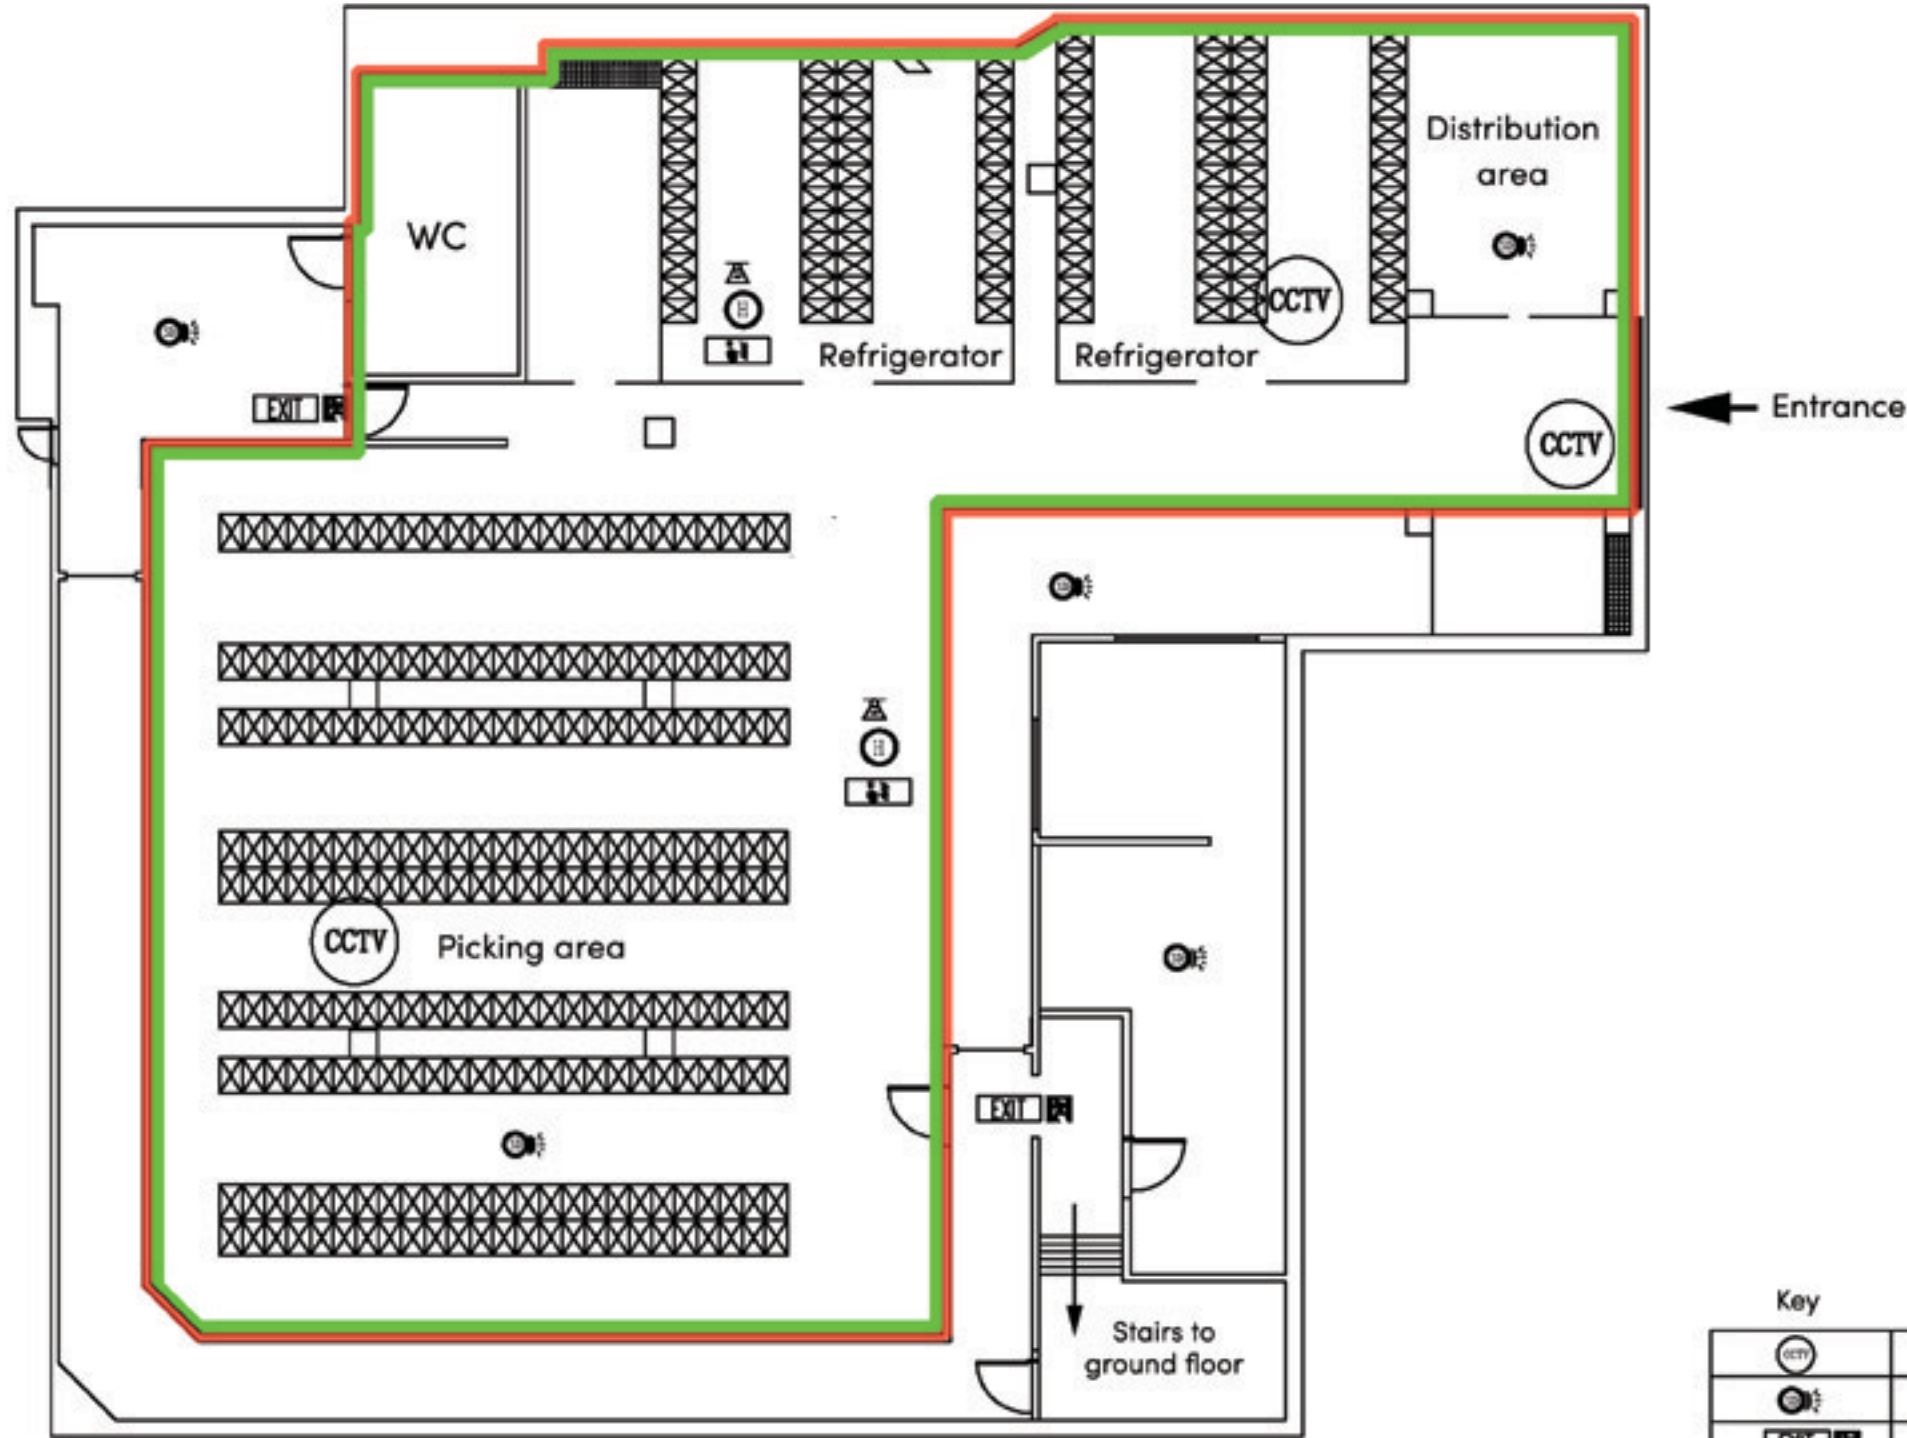

SITE PLAN: Easy As Tap, Basement, 20 Lambs Conduit Street, London WC1N 3LE

Scale 1:1500 @A4

10m

Premises location

PREMISES PLAN : Easy As Tap, Basement, 20 Lambs Conduit Street, London WC1N 3LE

Key

	CCTV camera
	Smoke detector
	Fire exit
	Fire extinguisher
	Fire blanket
	Heat detector
	Fire control panel
	Alcohol storage/packaging
	Premises boundary