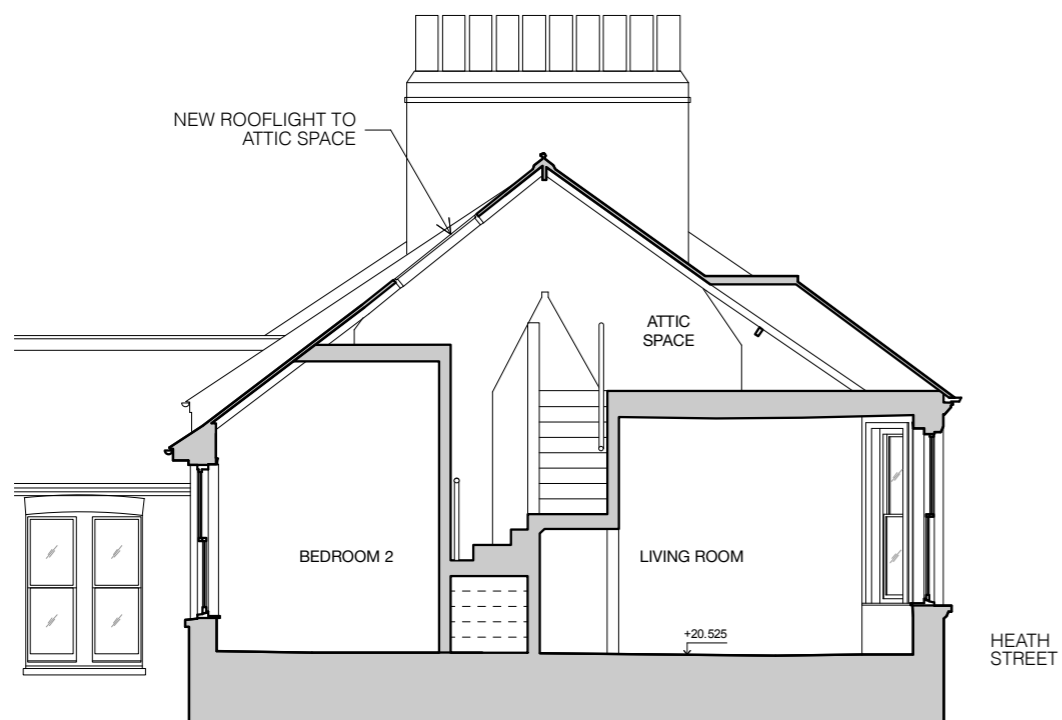

BB Proposed Section B
Scale: 1:100

AA Proposed Section A
Scale: 1:100

Key Plan

SCALE 1:100 @ A3

Revision	Date	Description	Drawn

© Studio P LLP
209 Colourworks
18 Ashwin Street
London E8 3DL
team@studio-p.co.uk
www.studio-p.co.uk

Project Name	Project No.	Date Created
4 Northcote Mansions Heath Street	SP2014	10/2021

Drawing Name	Drawing No.	Revision
Proposed Sections A & B	2014.130	-

Status	Scale	North
Planning	1:50@A1 1:100@A3	North