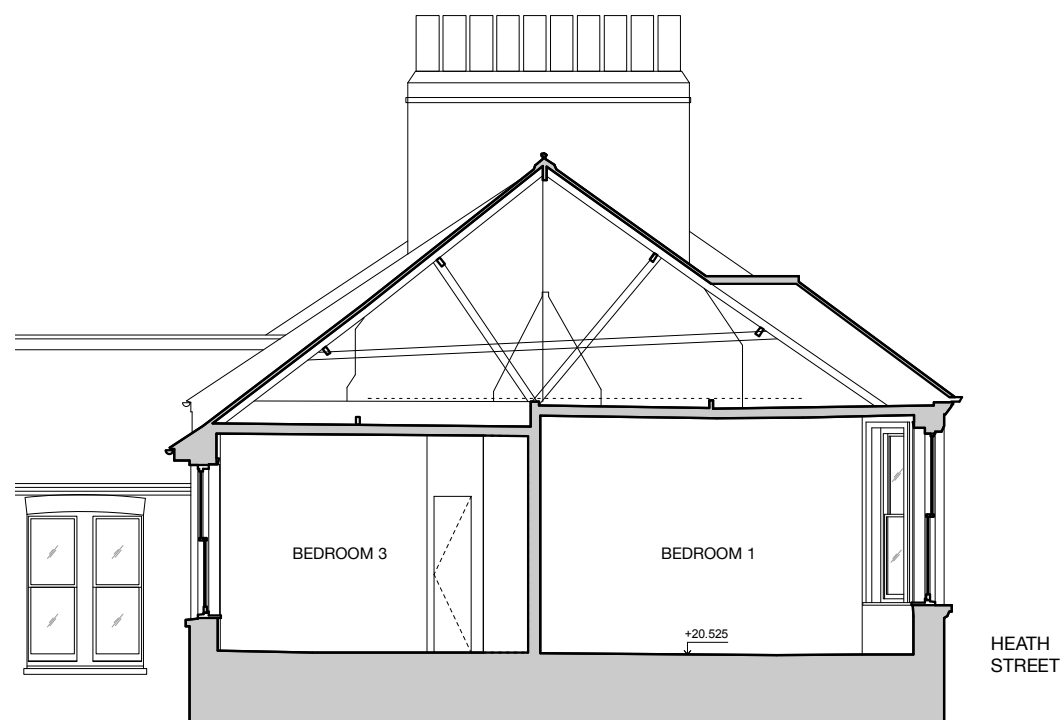

BB Section B Existing
Scale: 1:100

AA Section A Existing
Scale: 1:100

Key Plan

SCALE 1:100 @ A3

Revision	Date	Description	Drawn

© Studio P LLP
209 Colourworks
18 Ashwin Street
London E8 3DL
team@studio-p.co.uk
www.studio-p.co.uk

Project Name	Project No.	Date Created
4 Northcote Mansions Heath Street	SP2014	10/2021

Drawing Name	Drawing No.	Revision
Existing Sections A & B	2014.030	-

Status	Scale	North
Planning	1:50@A1 1:100@A3	