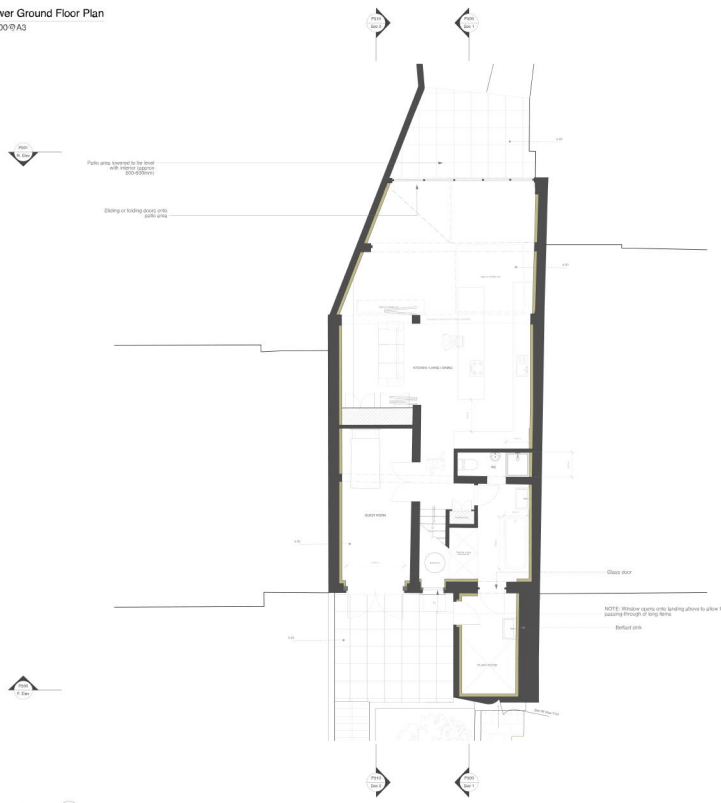

P100 PROPOSED Lower Ground Floor Plan
Scale: 1:50 @ A1, 1:100 @ A3

HUGH CULLUM 101 South End Road
ARCHIT