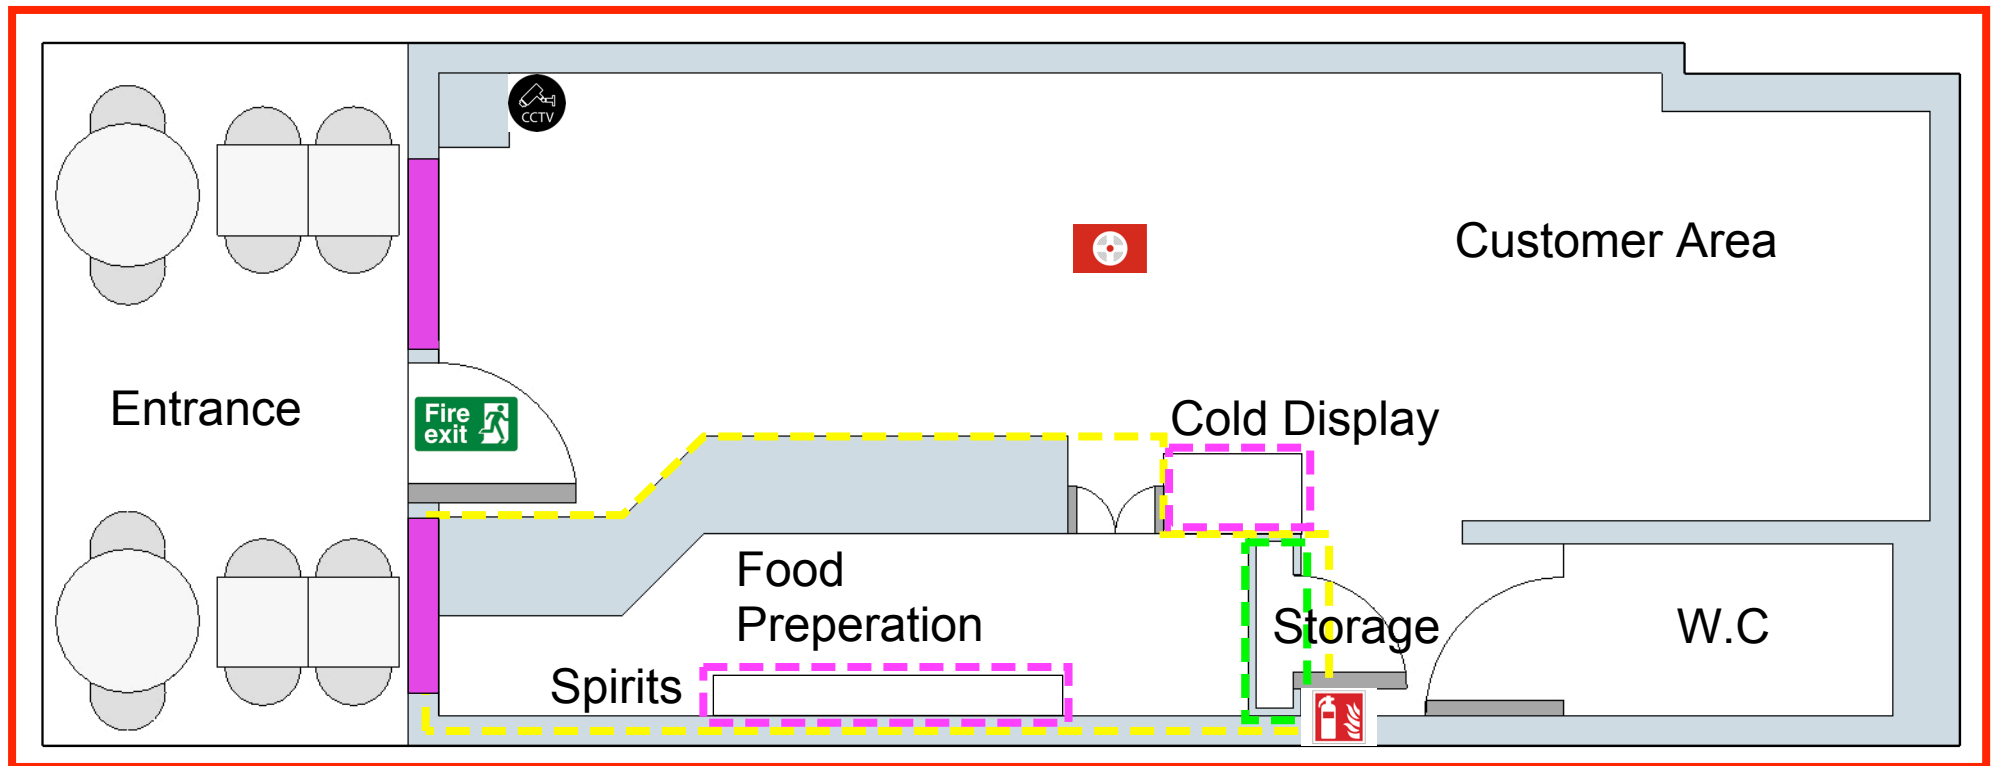

SCALE 1:50

5 10 20 30 50

NOT FOR CONSTRUCTION

SCALE 1:50

Fire Exit

Fire Extinguisher

Smoke & Heat Detector

CCTV Camera

Alcohol Boundary

Alcohol Display Area

Alcohol Storage Area

Staff Only Area

NOT FOR CONSTRUCTION

SCALE 1:50