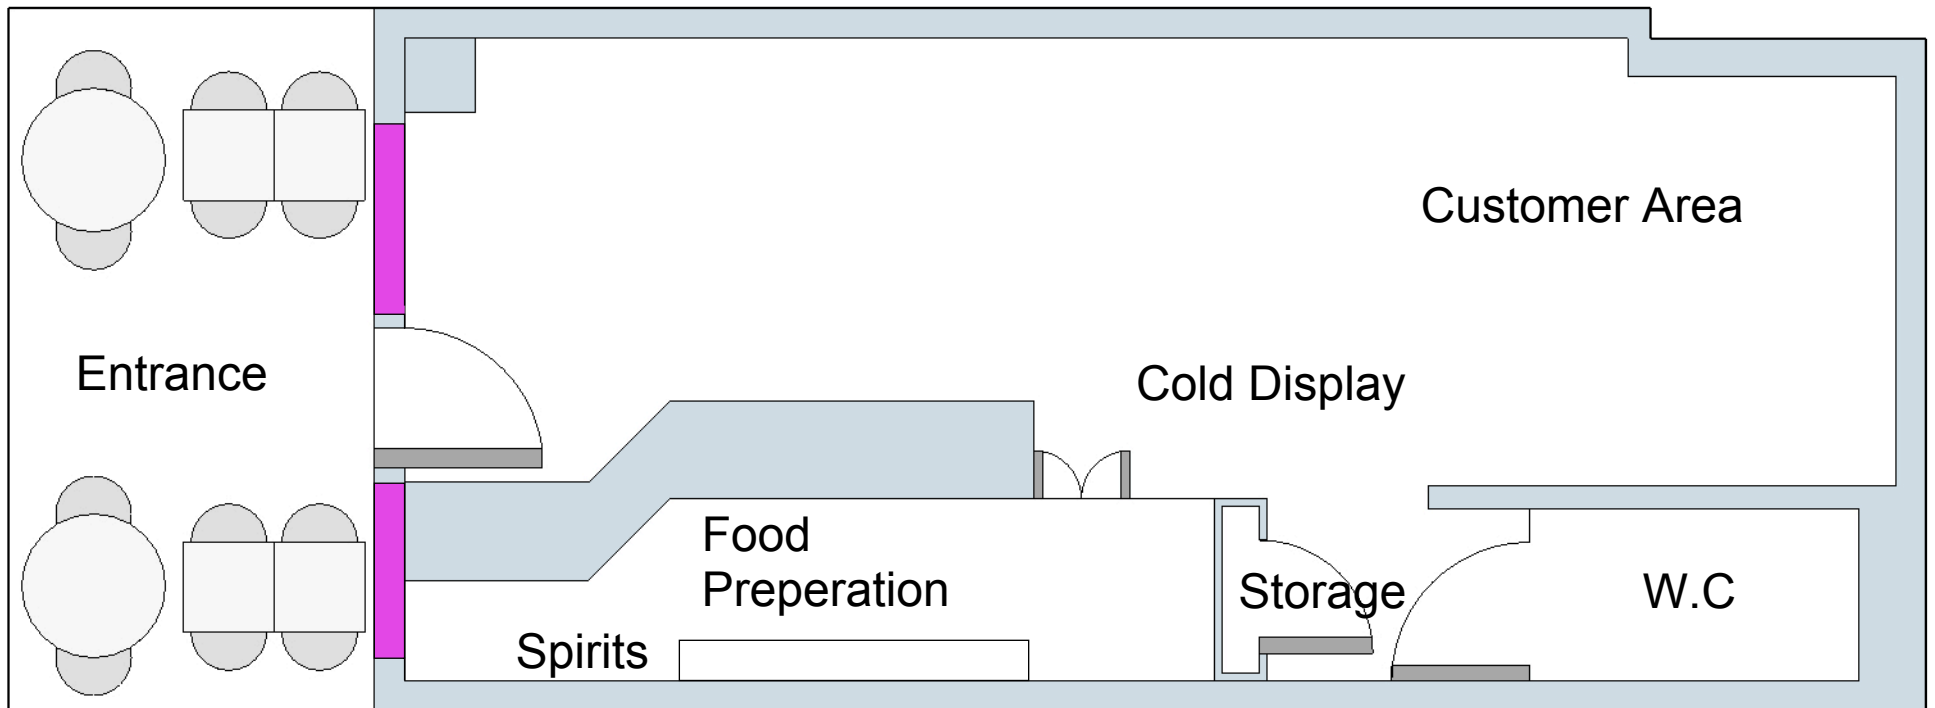

CLIENT
E.S

PROJECT
ELIES CAFE

PROJECT NO.
245.188

DATE
04/05/21

DRAWN BY
ESI BY D.H.

DESCRIPTION
Current
Floor
Plan

CLIENT ADDRESS
90 CAMDEN ROAD,
NW1 9EA

**A4
SIZE**

Alcohol Boundary

Alcohol Display Area

Alcohol Storage Area

Staff Only Area

NOT FOR CONSTRUCTION

SCALE 1:50