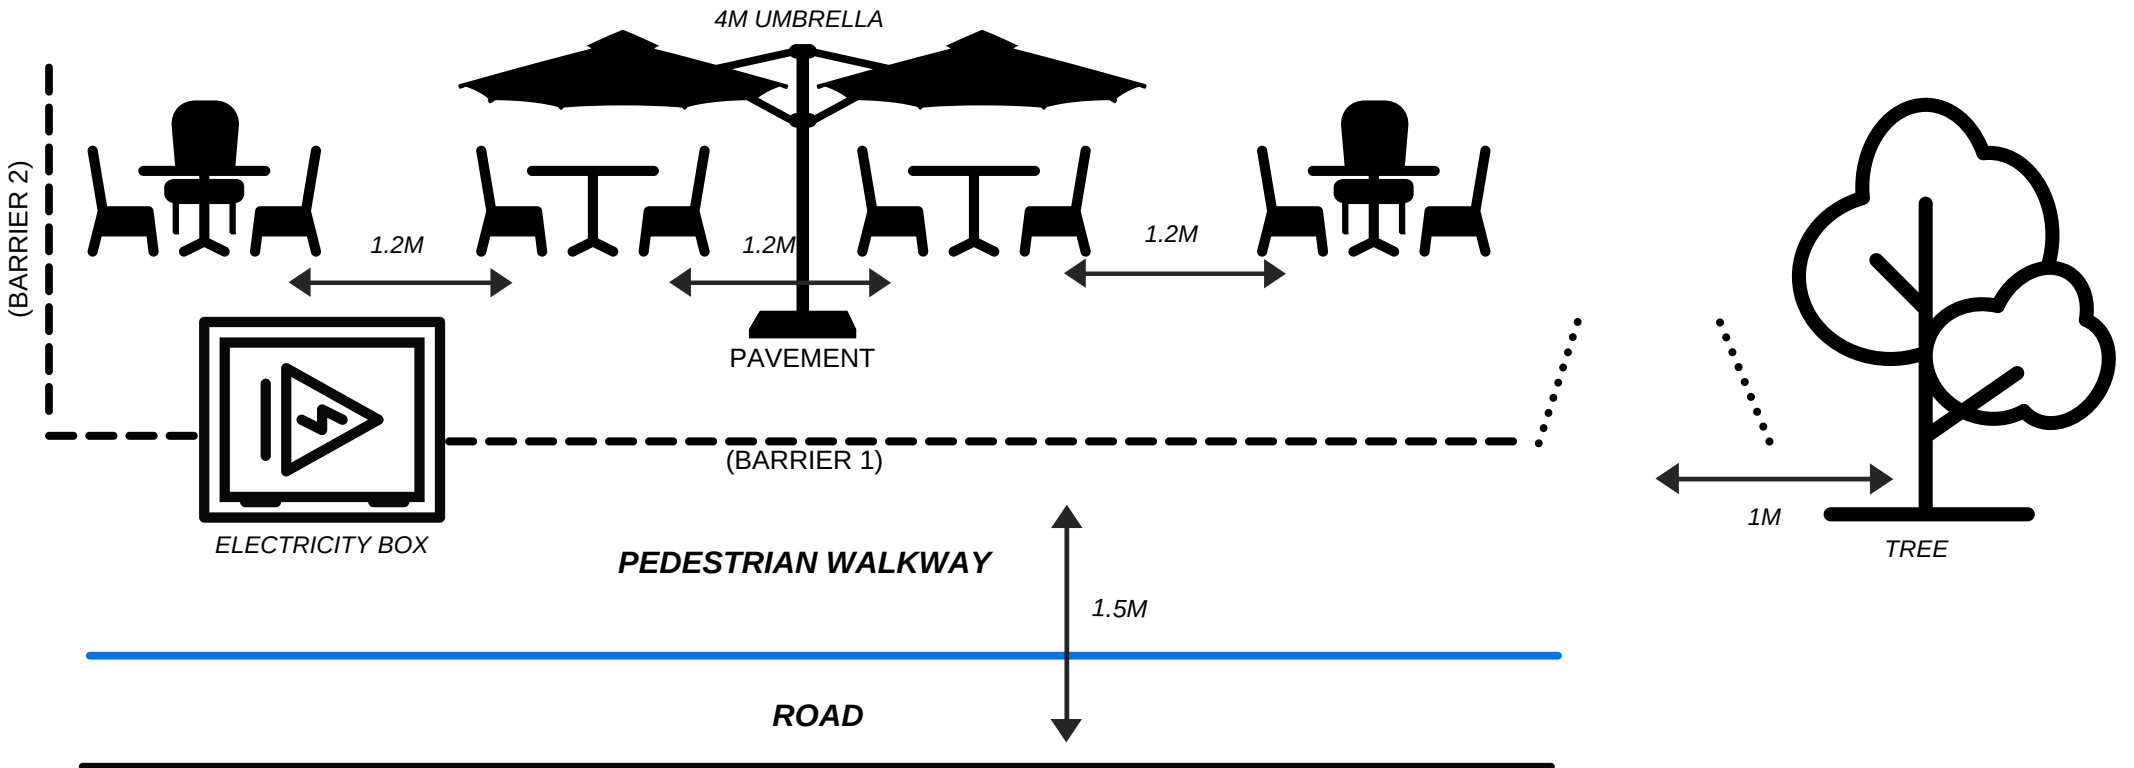

RESTAURANT

MAIN DOOR
ENTRANCE/ EXIT

TERRACE

CHAIRS
H x 88cm
W x 42cm
L x 50cm

TABLES
H x 75cm
W x 60cm
L x 60cm

PARASOL
H x 2.4m
L x 4.6m

New modern
Apartment
4bd-Fitzrovia

Patkins News

Skyskraper

Percy St