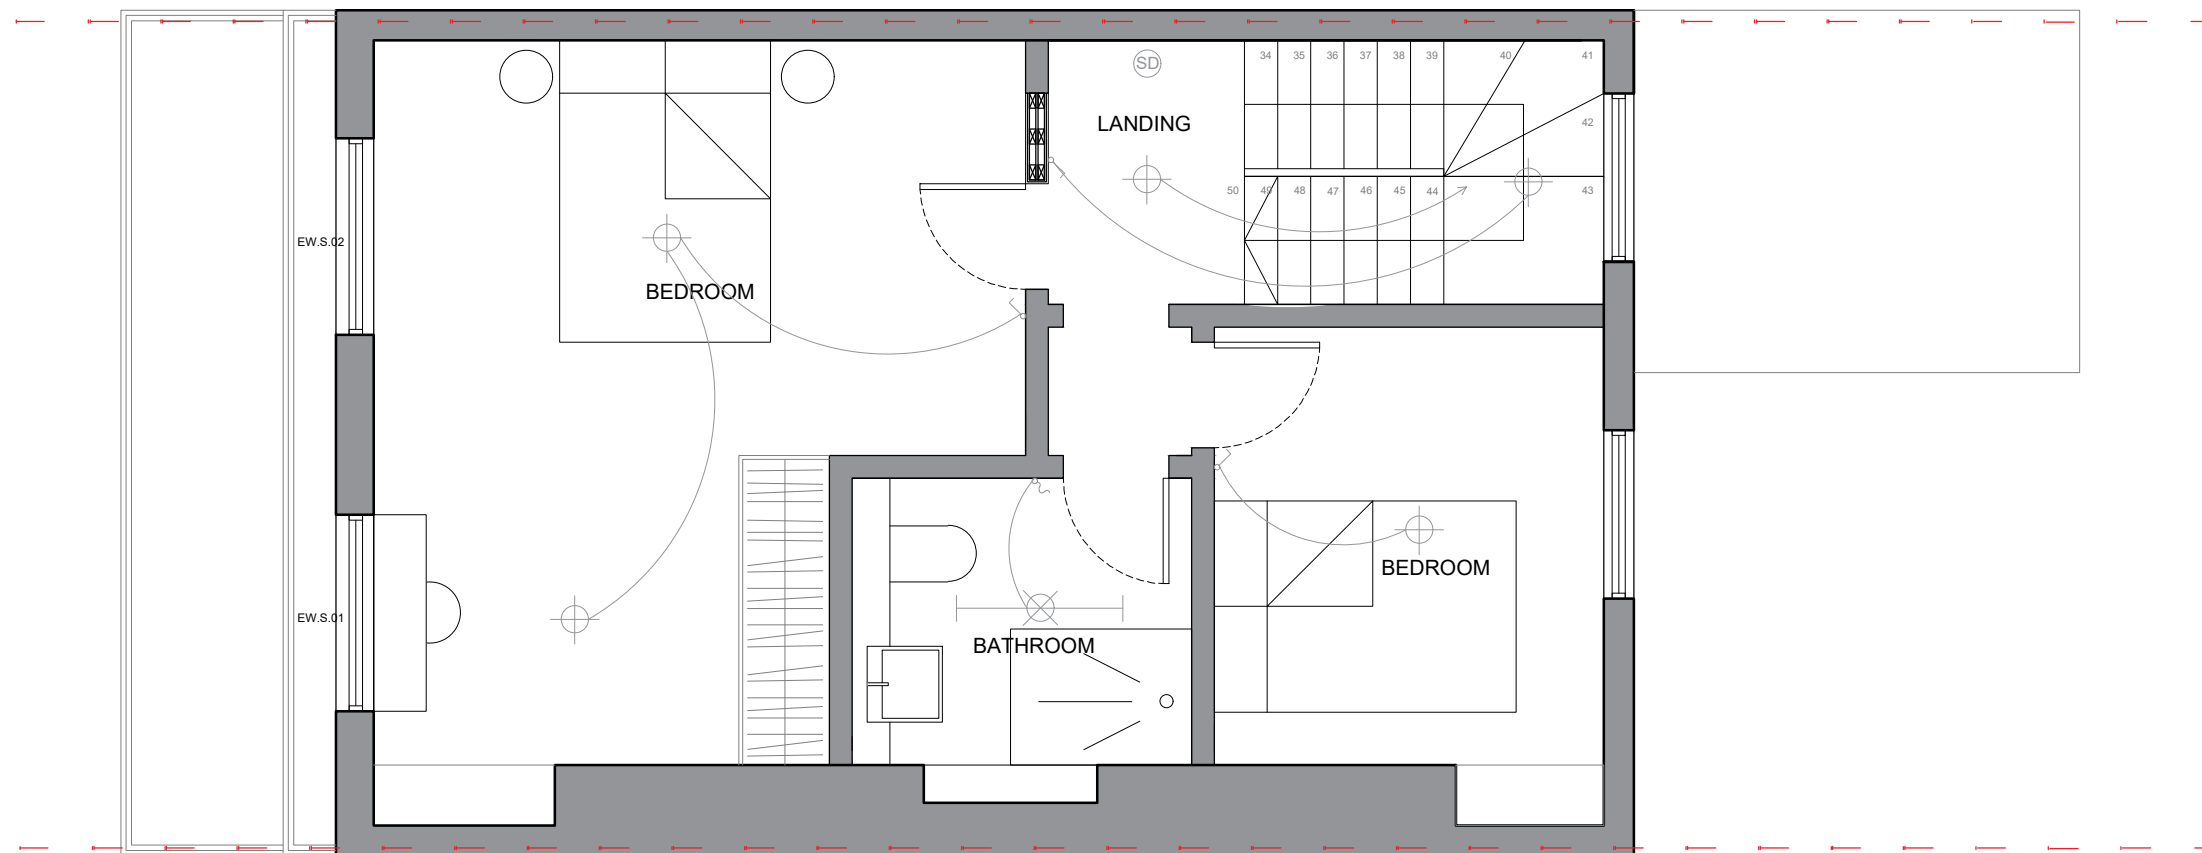

Key

- pendant light
- single switch
- pull switch
- point for track light on surface
- LED as part of units in kitchen
- track
- wall light

Rev	Date	Notes

IBF Architects

4 Ash House, Ash Road, New Ash Green,
DA3 8JD, Tel: 0207 536 2100
www.ibfarchitects.co.uk

Project:
60 DELANCEY STREET,
LONDON, NW1 7RY

Client:
MR D BROOKS

Drawing:
PROPOSED SECOND
FLOOR PLAN

Scale:	Drawn:	Checked:	Date:
1:50 @ A3			

Drg no:	Rev:
2022-034-008