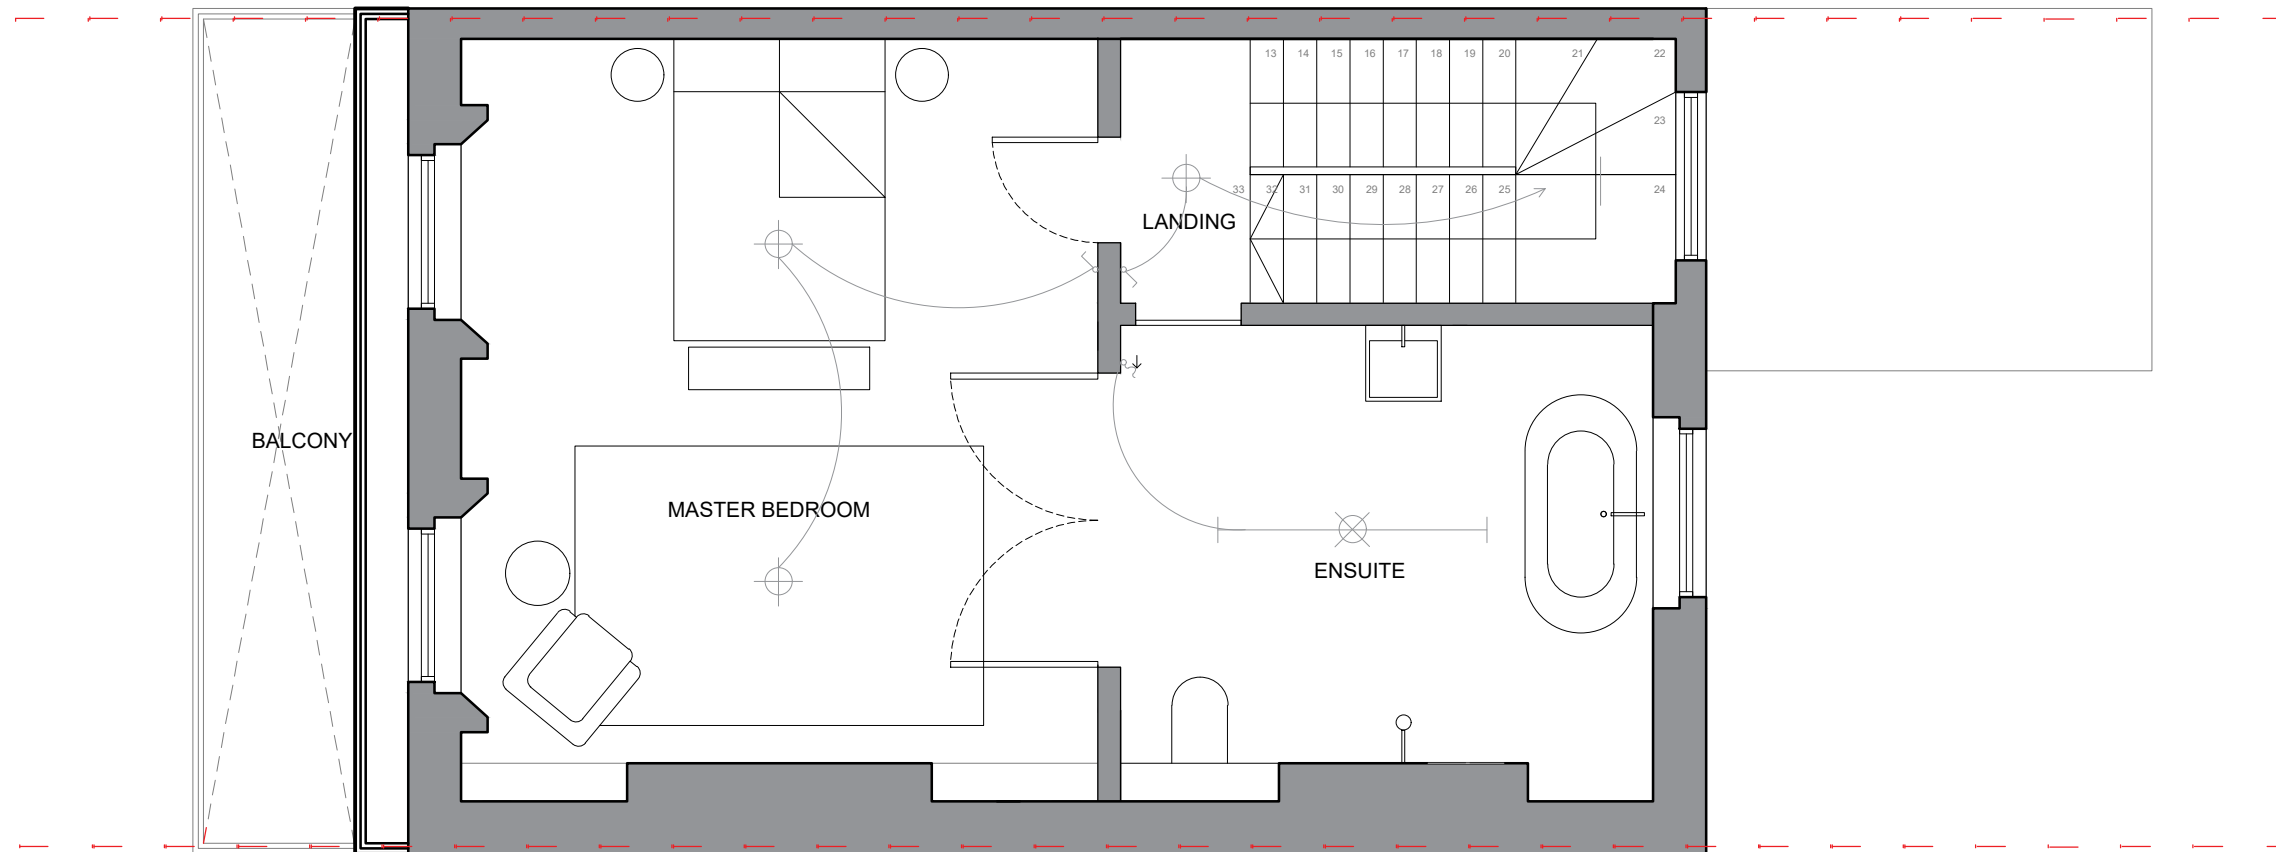

Key

pendant light

single switch

pull switch

point for track light on surface

LED as part of units in kitchen

track

wall light

Rev	Date	Notes

IBF Architects

4 Ash House, Ash Road, New Ash Green,
DA3 8JD. Tel: 0207 536 2100
www.ibfarchitects.co.uk

Project:
60 DELANCEY STREET,
LONDON, NW1 7RY

Client:
MR D BROOKS

Drawing:
PROPOSED FIRST
FLOOR PLAN

Scale :	Drawn :	Checked :	Date :
1 : 50 @ A3			
Drg no:	Rev:		
2022-034-007