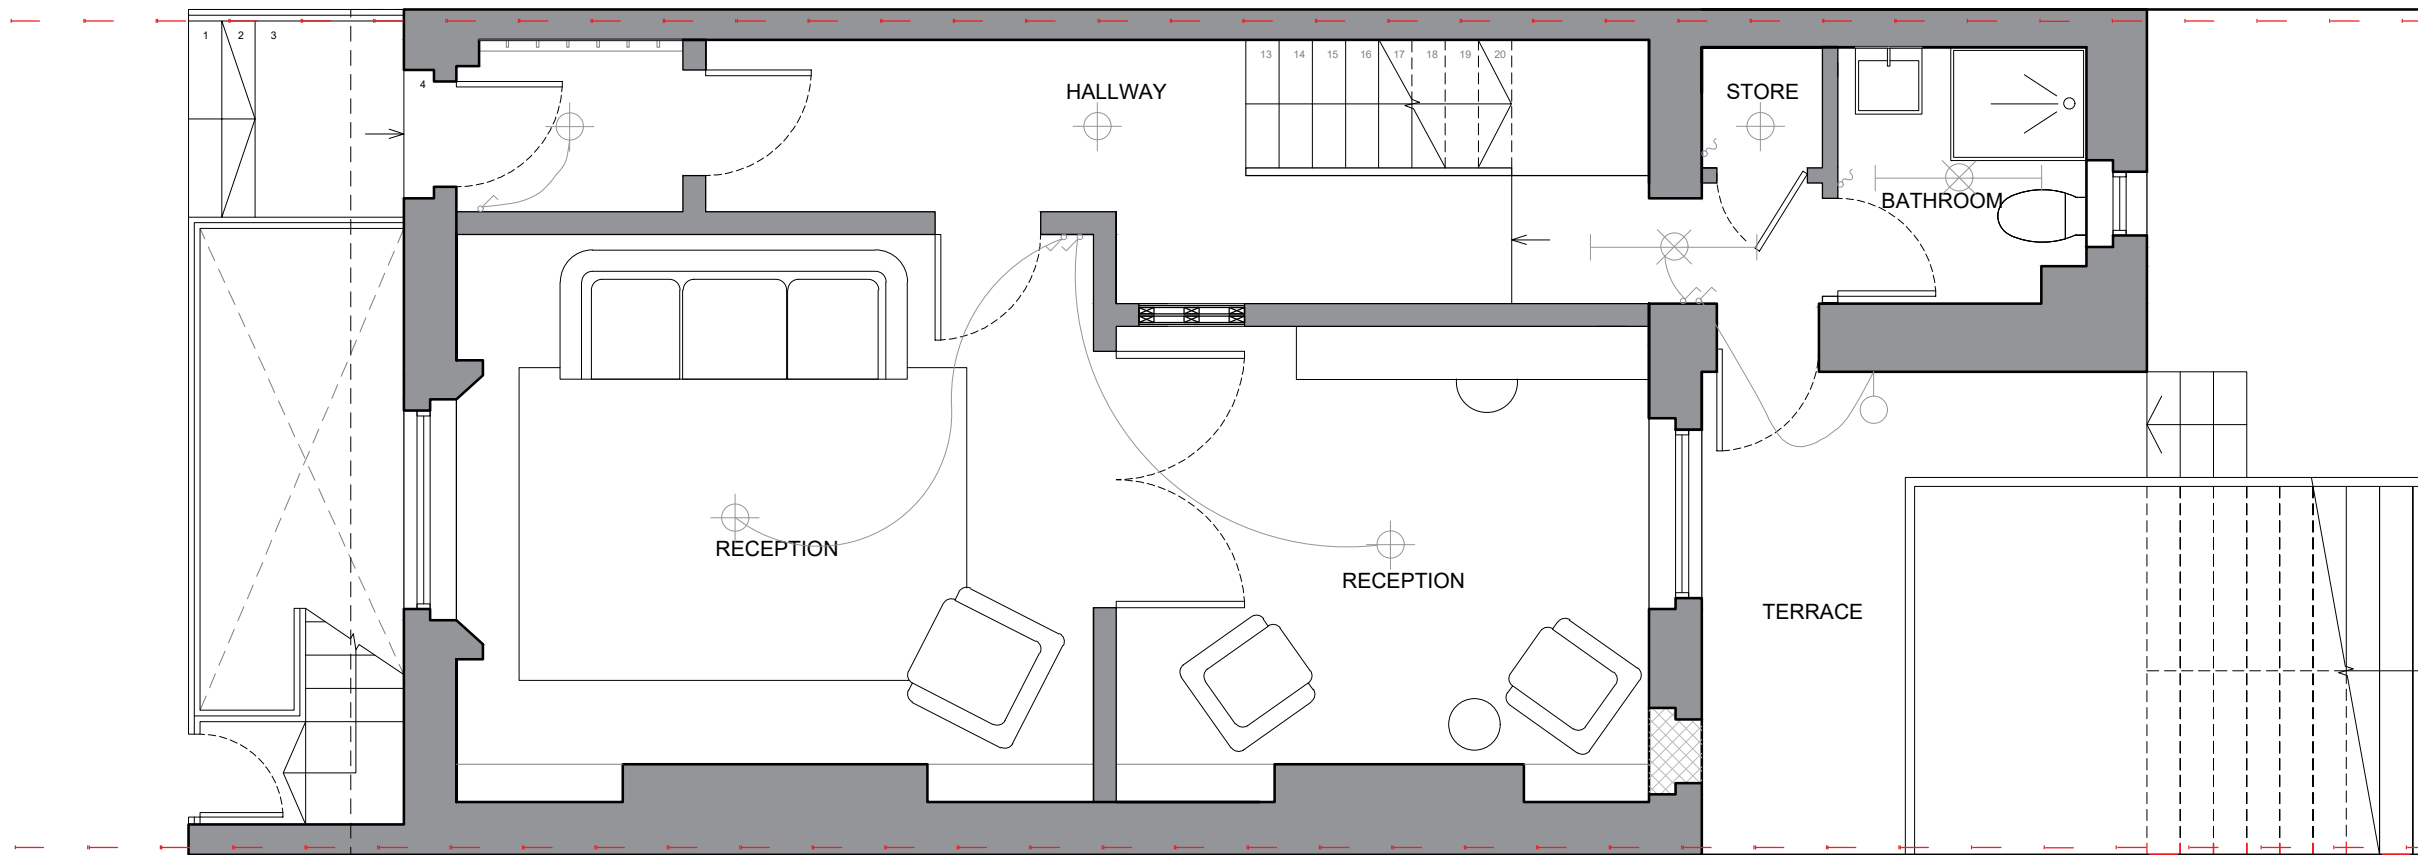

Key

- pendant light
- single switch
- pull switch
- point for track light on surface
- LED as part of units in kitchen
- track
- wall light

Rev	Date	Notes

IBF Architects

4 Ash House, Ash Road, New Ash Green,
DA3 8JD, Tel: 0207 536 2100
www.ibfarchitects.co.uk

Project:
60 DELANCEY STREET,
LONDON, NW1 7RY

Client:
MR D BROOKS

Drawing:
PROPOSED GROUND
FLOOR PLAN

Scale :	Drawn :	Checked :	Date :
1 : 50 @ A3			
Drg no:	Rev:		
2022-034-006