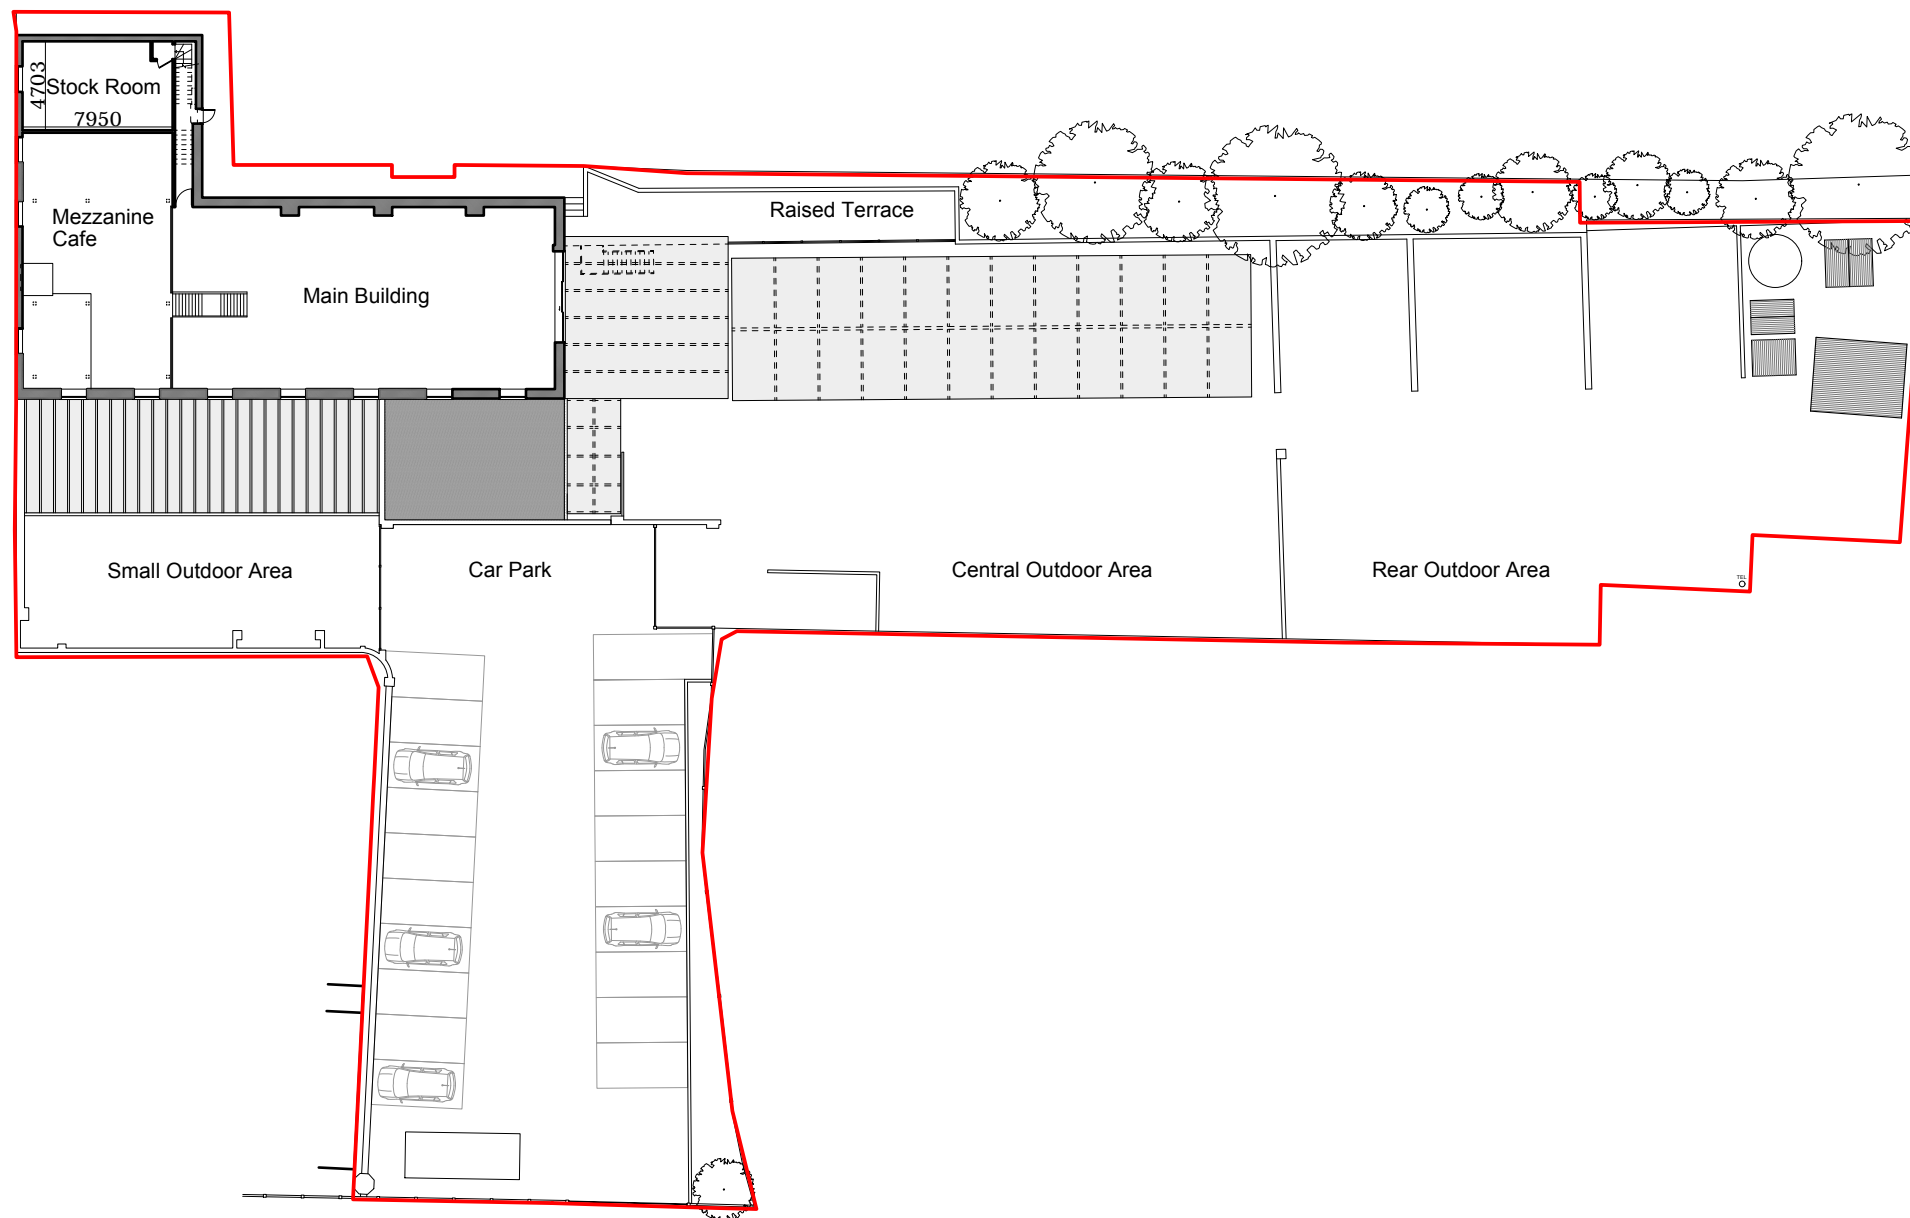

SECOND FLOOR

NOTES

DO NOT SCALE FROM THIS DRAWING EXCEPT FOR THE PURPOSES OF PLANNING AND BUILDING REGULATIONS. ALL DIMENSIONS TO BE CHECKED ON SITE.

— Camden Garden Centre Premises

REVISION:

PROJECT TITLE

CAMDEN GARDEN CENTRE

AURAA
STUDIO

www.auraa.studio 1A Chalk Farm Parade
info@auraa.studio London NW3 2BN

TITLE

SECOND FLOOR PLAN AS EXISTING

DATE 25.01.2022

SCALE 1/400 @ A3 1/200 @ A1

DRAWN GC / RL