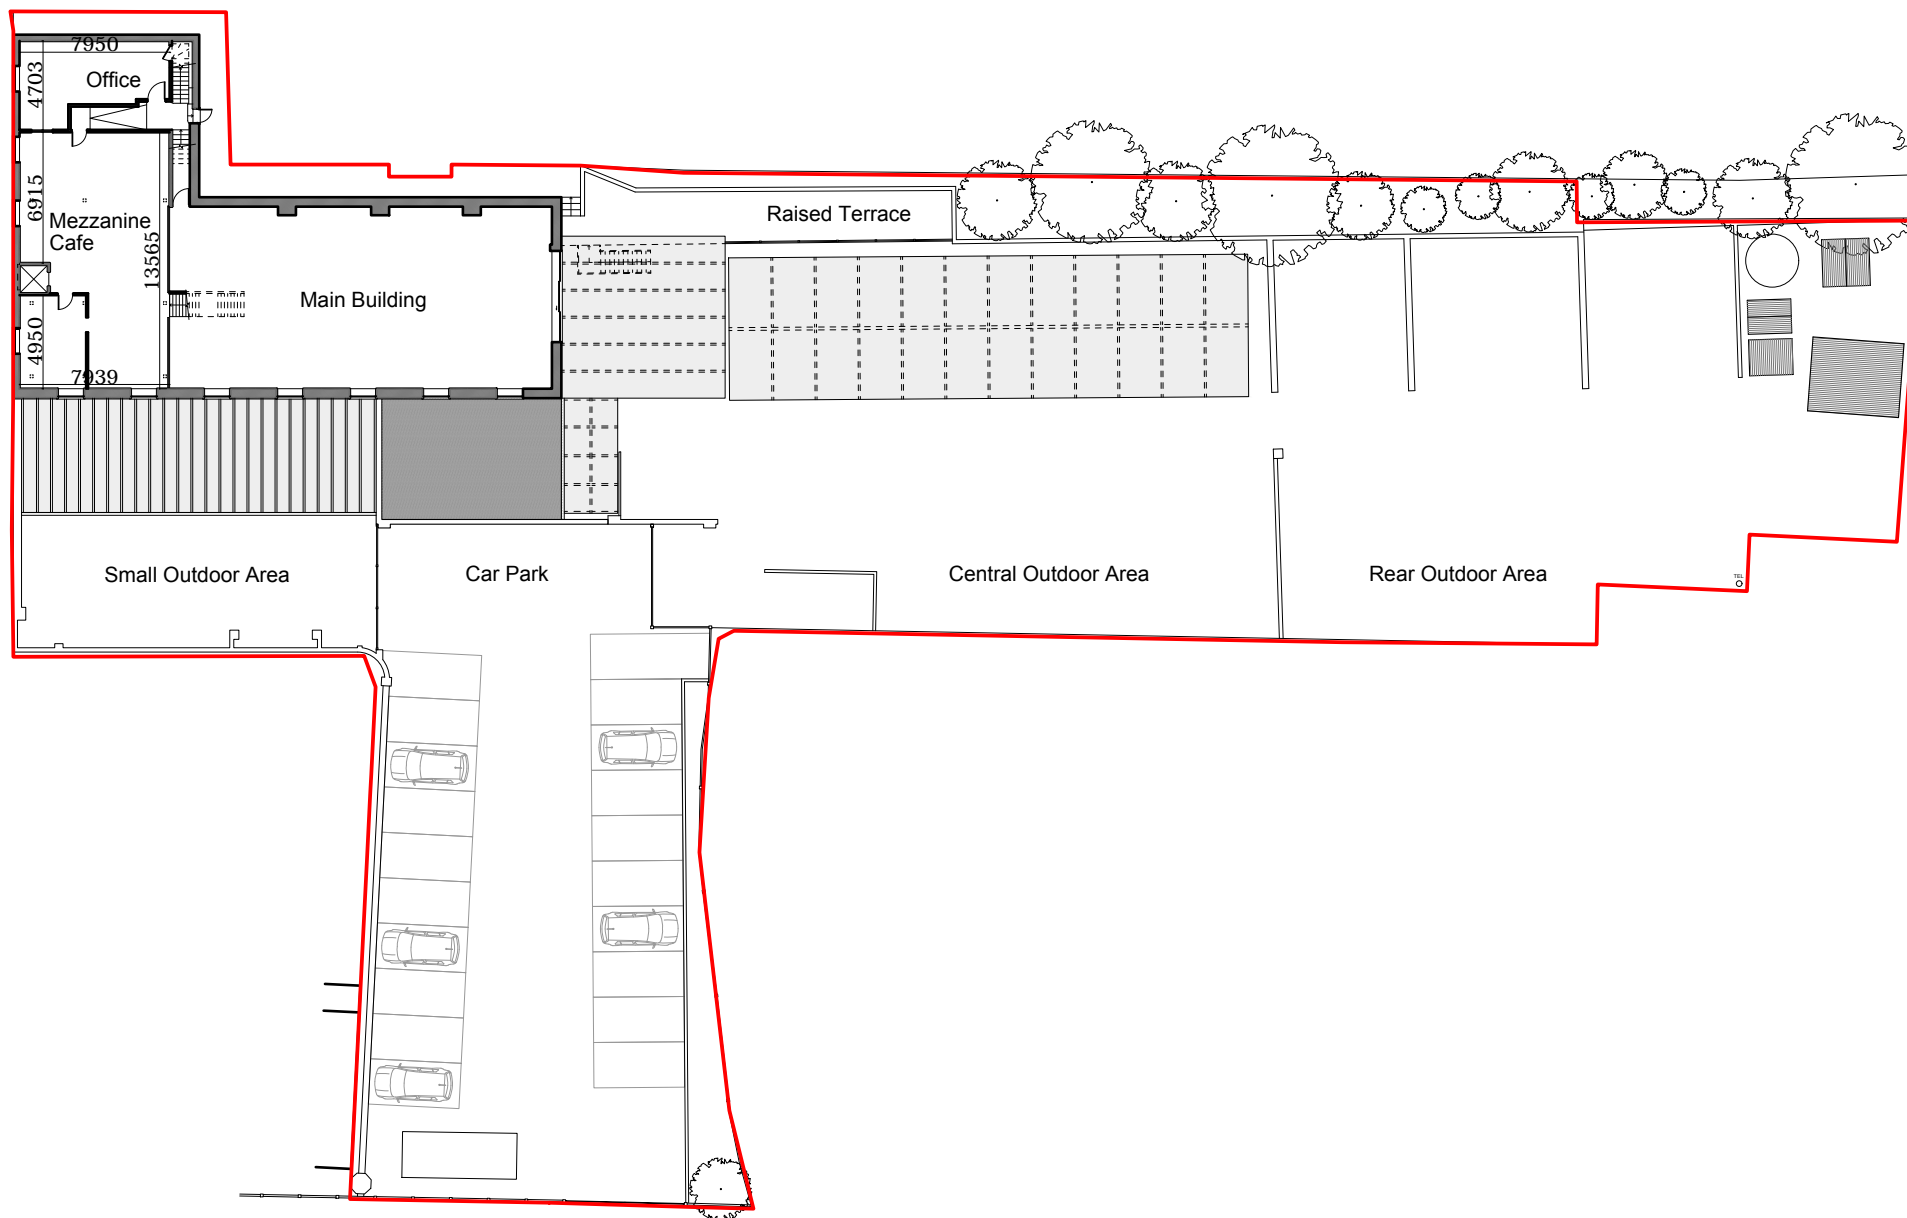

**FIRST FLOOR**

NOTES

DO NOT SCALE FROM THIS DRAWING EXCEPT FOR THE PURPOSES OF PLANNING AND BUILDING REGULATIONS. ALL DIMENSIONS TO BE CHECKED ON SITE.

— Camden Garden Centre Premises

REVISION:

PROJECT TITLE

CAMDEN GARDEN CENTRE

**AURAA**  
STUDIO

www.auraa.studio 1A Chalk Farm Parade  
info@auraa.studio London NW3 2BN

TITLE

FIRST FLOOR PLAN AS EXISTING

DATE 25.01.2022

SCALE 1/400 @ A3 1/200 @ A1

DRAWN GC / RL