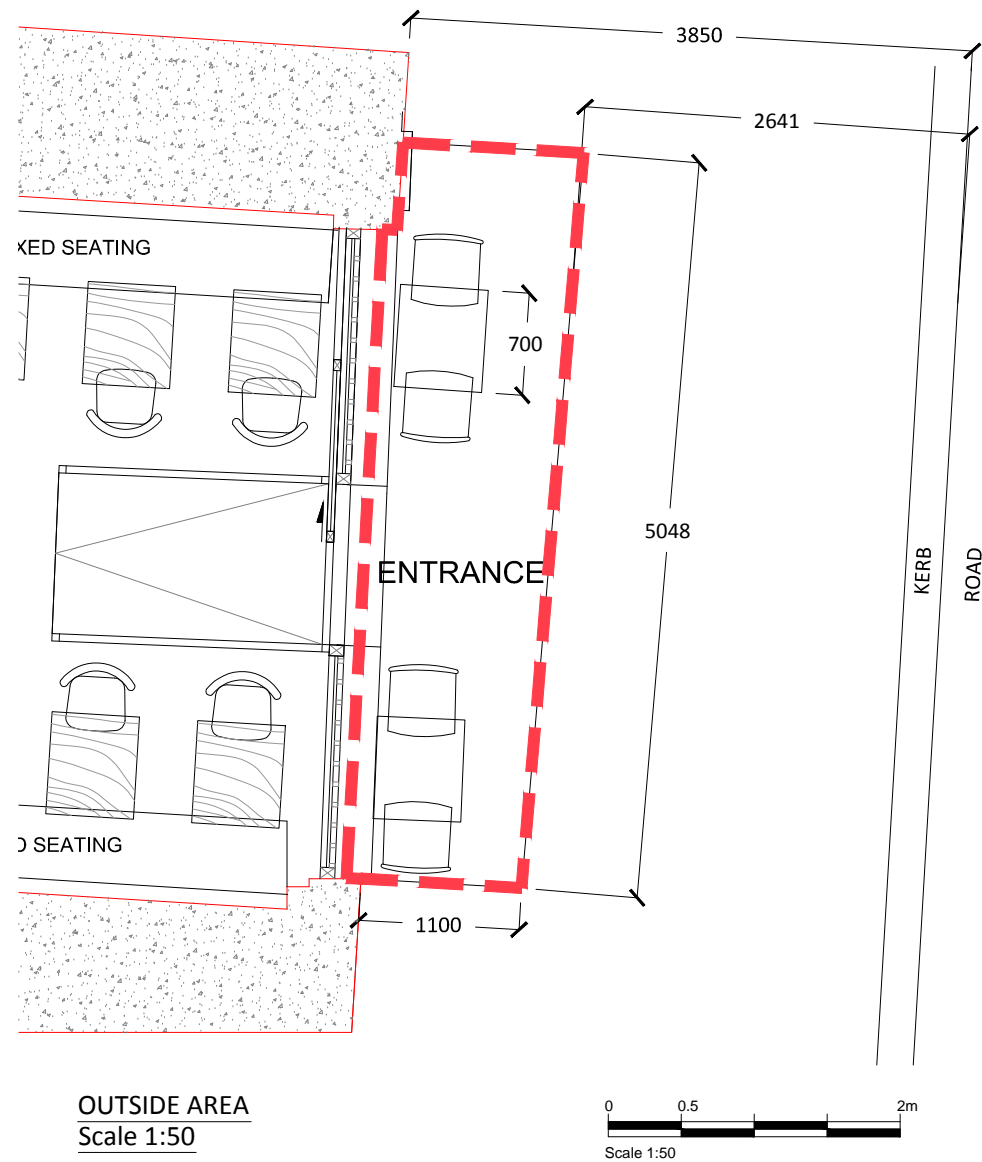

PIZZA EXPRESS LIMITED
2nd Floor,
60 Charlotte Street,
W1T 2NU

Job N°/Drg N°
073/001

Date
17.10.2016

Rev
F

Director
DIR

Scale
1:1250

Author
AJG

Status
PRELIMINARY

Check
CHECK

Job
HIGH HOLBORN

Drawing
PROPOSED PAVEMENT LICENCE