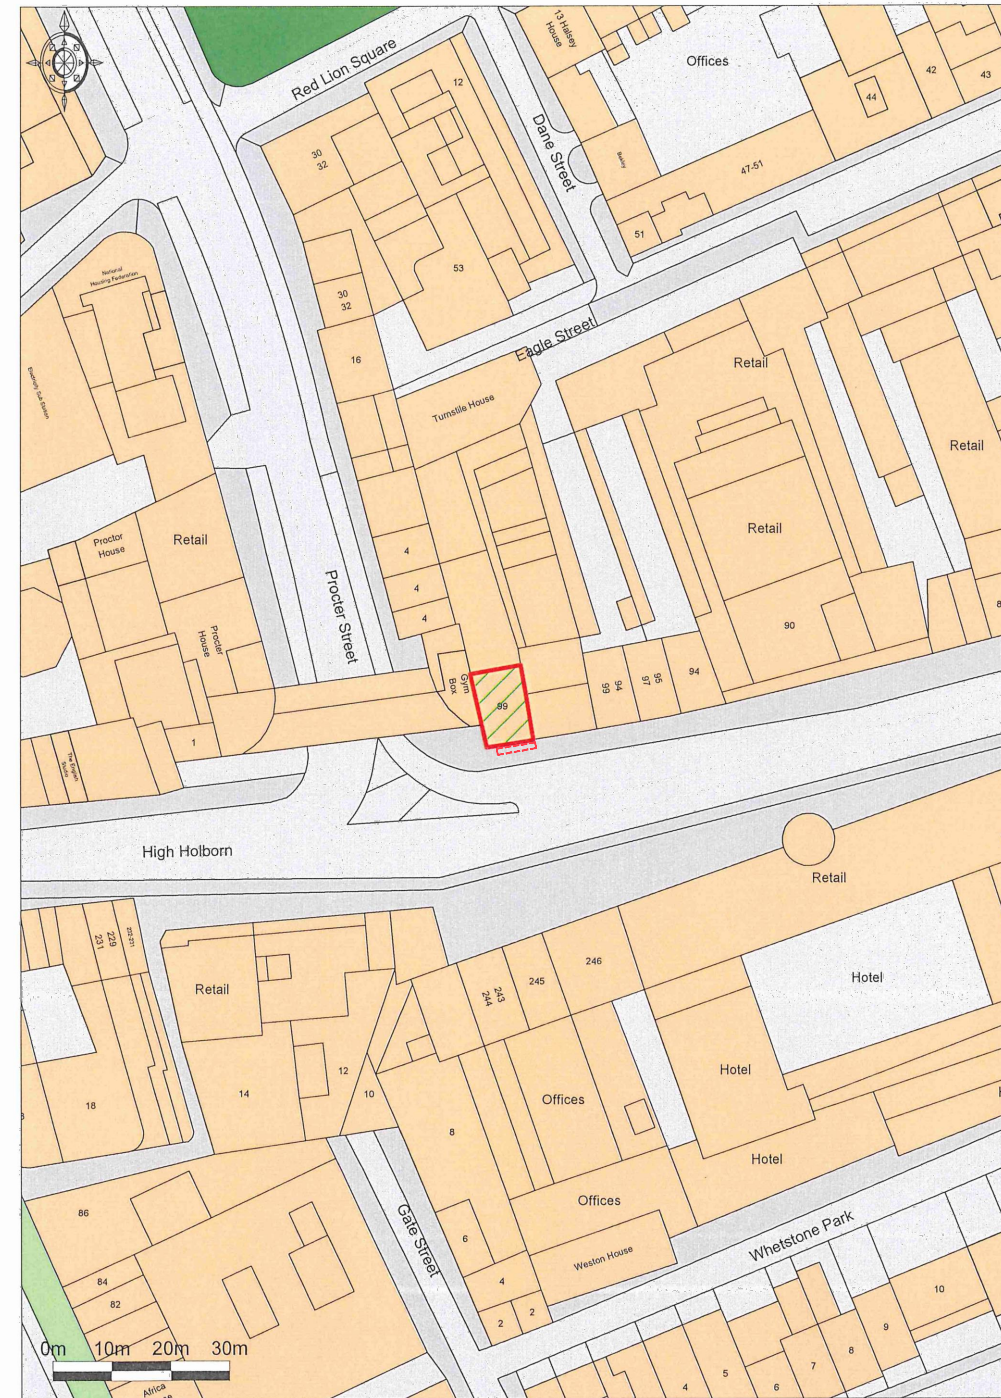

PIZZA EXPRESS LIMITED
2nd Floor,
60 Charlotte Street,
W1T 2NU

Job N°/Drg N°
073/001

Date
17.10.2016

Rev
F

Director
DIR

Scale
1:1250

Author
AJG

Status
PRELIMINARY

Check
CHECK

Job
HIGH HOLBORN

Drawing
PROPOSED PAVEMENT LICENCE