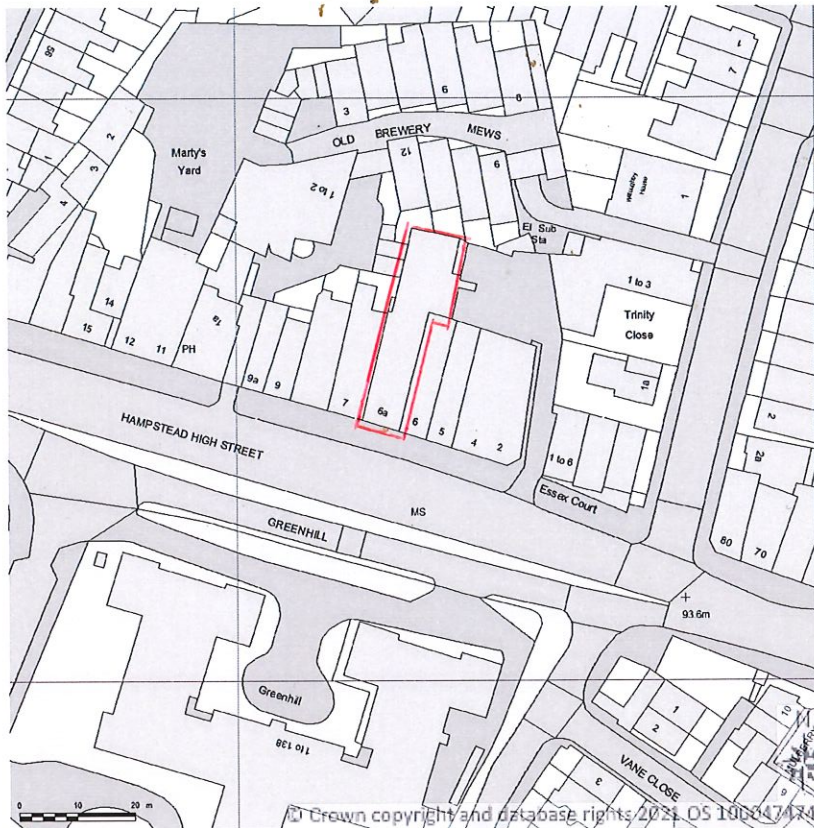

SITE LOCATION PLAN
AREA 2 HA
SCALE 1:1250 on A4
CENTRE COORDINATES: 526631, 185645

Supplied by Streetwise Maps Ltd
www.streetwise.net
Licence No: 100047474
19/08/2021 14:34