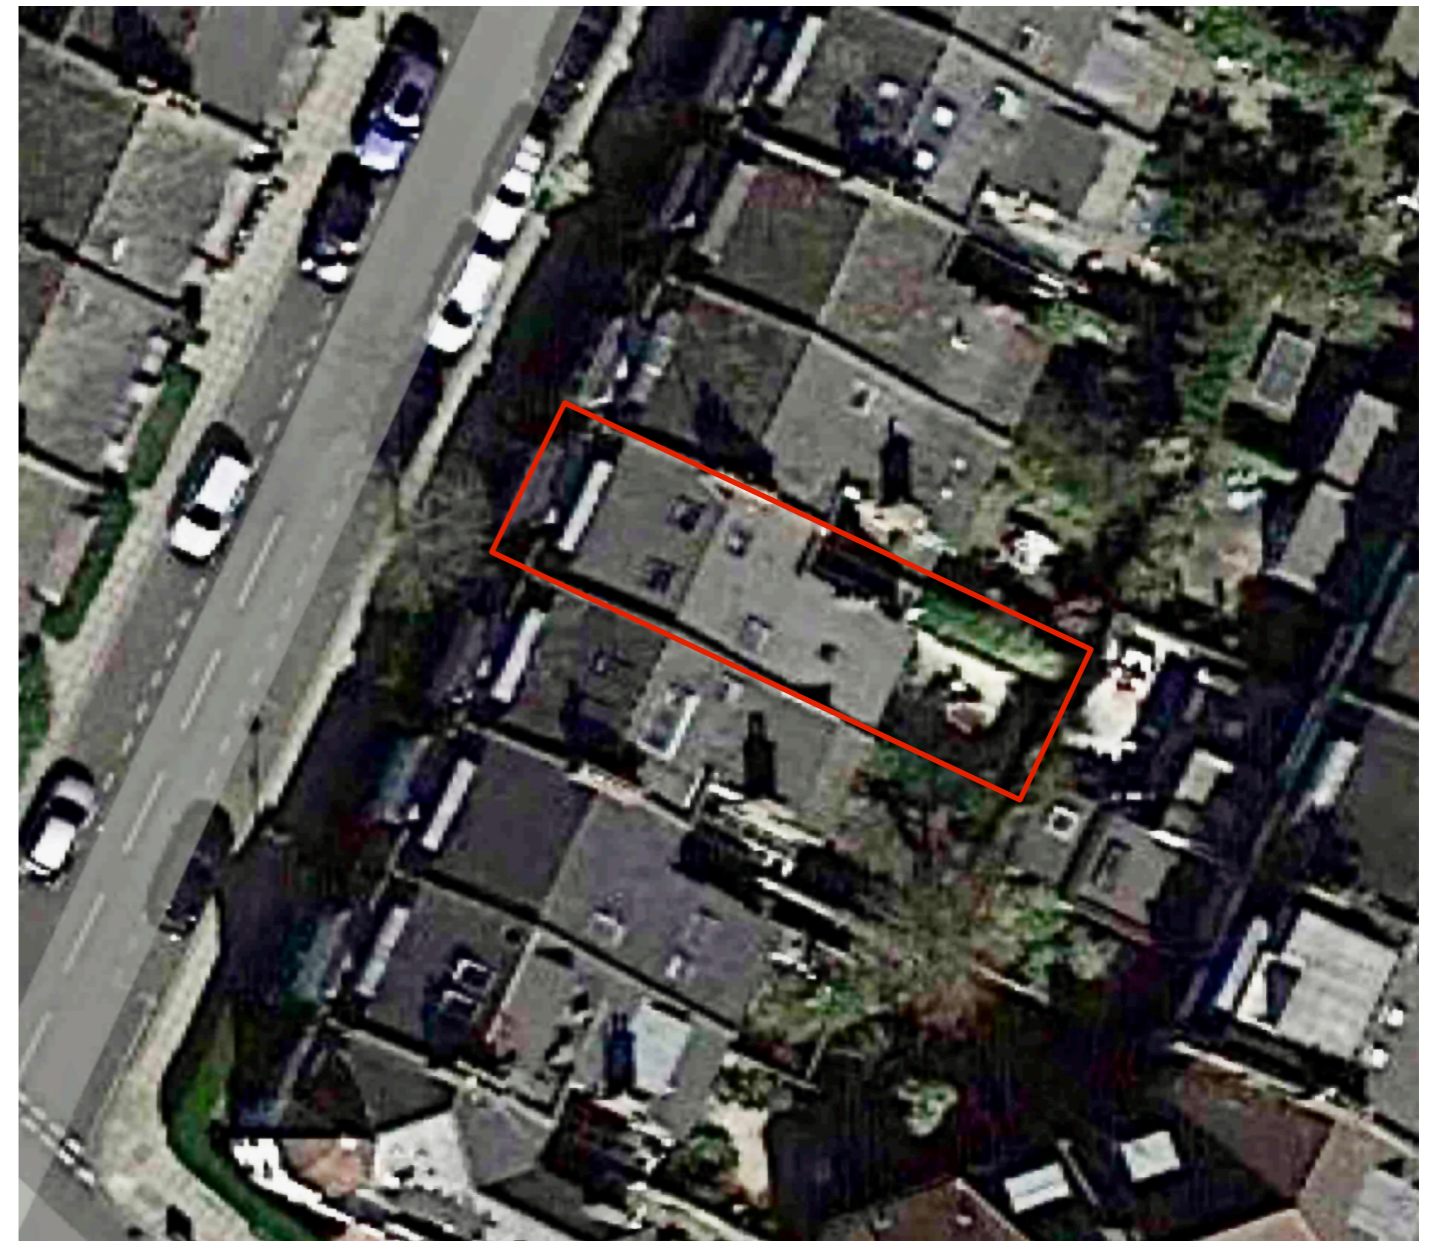

Scale: 1:1250

Supplied by: National Map Centre
License number: 100031961

Plot centre co-ordinates: 527225,184872
Download file:

Site Location Plan 1:500

Application Site

Site Plan

notes
use figured dimensions only
copyright of design and drawing reserved
all dimensions must be confirmed on site prior to any construction work being undertaken
setting out to be approved before fabrication
* indicates site dimension
** indicates a critical dimension

revisions
X.

Mr & Mrs Davis	client	
57 Glenmore Drive London NW3 4DA	project	
Site Location Plan	title	
DA04.100	drawing N°	interior architects 18 burard road london nw6 1db t 020 7813 2945 f 020 7813 0609 e info@dnkdesign.co.uk
Mar 21	date	
1:1250 @ A3	scale	