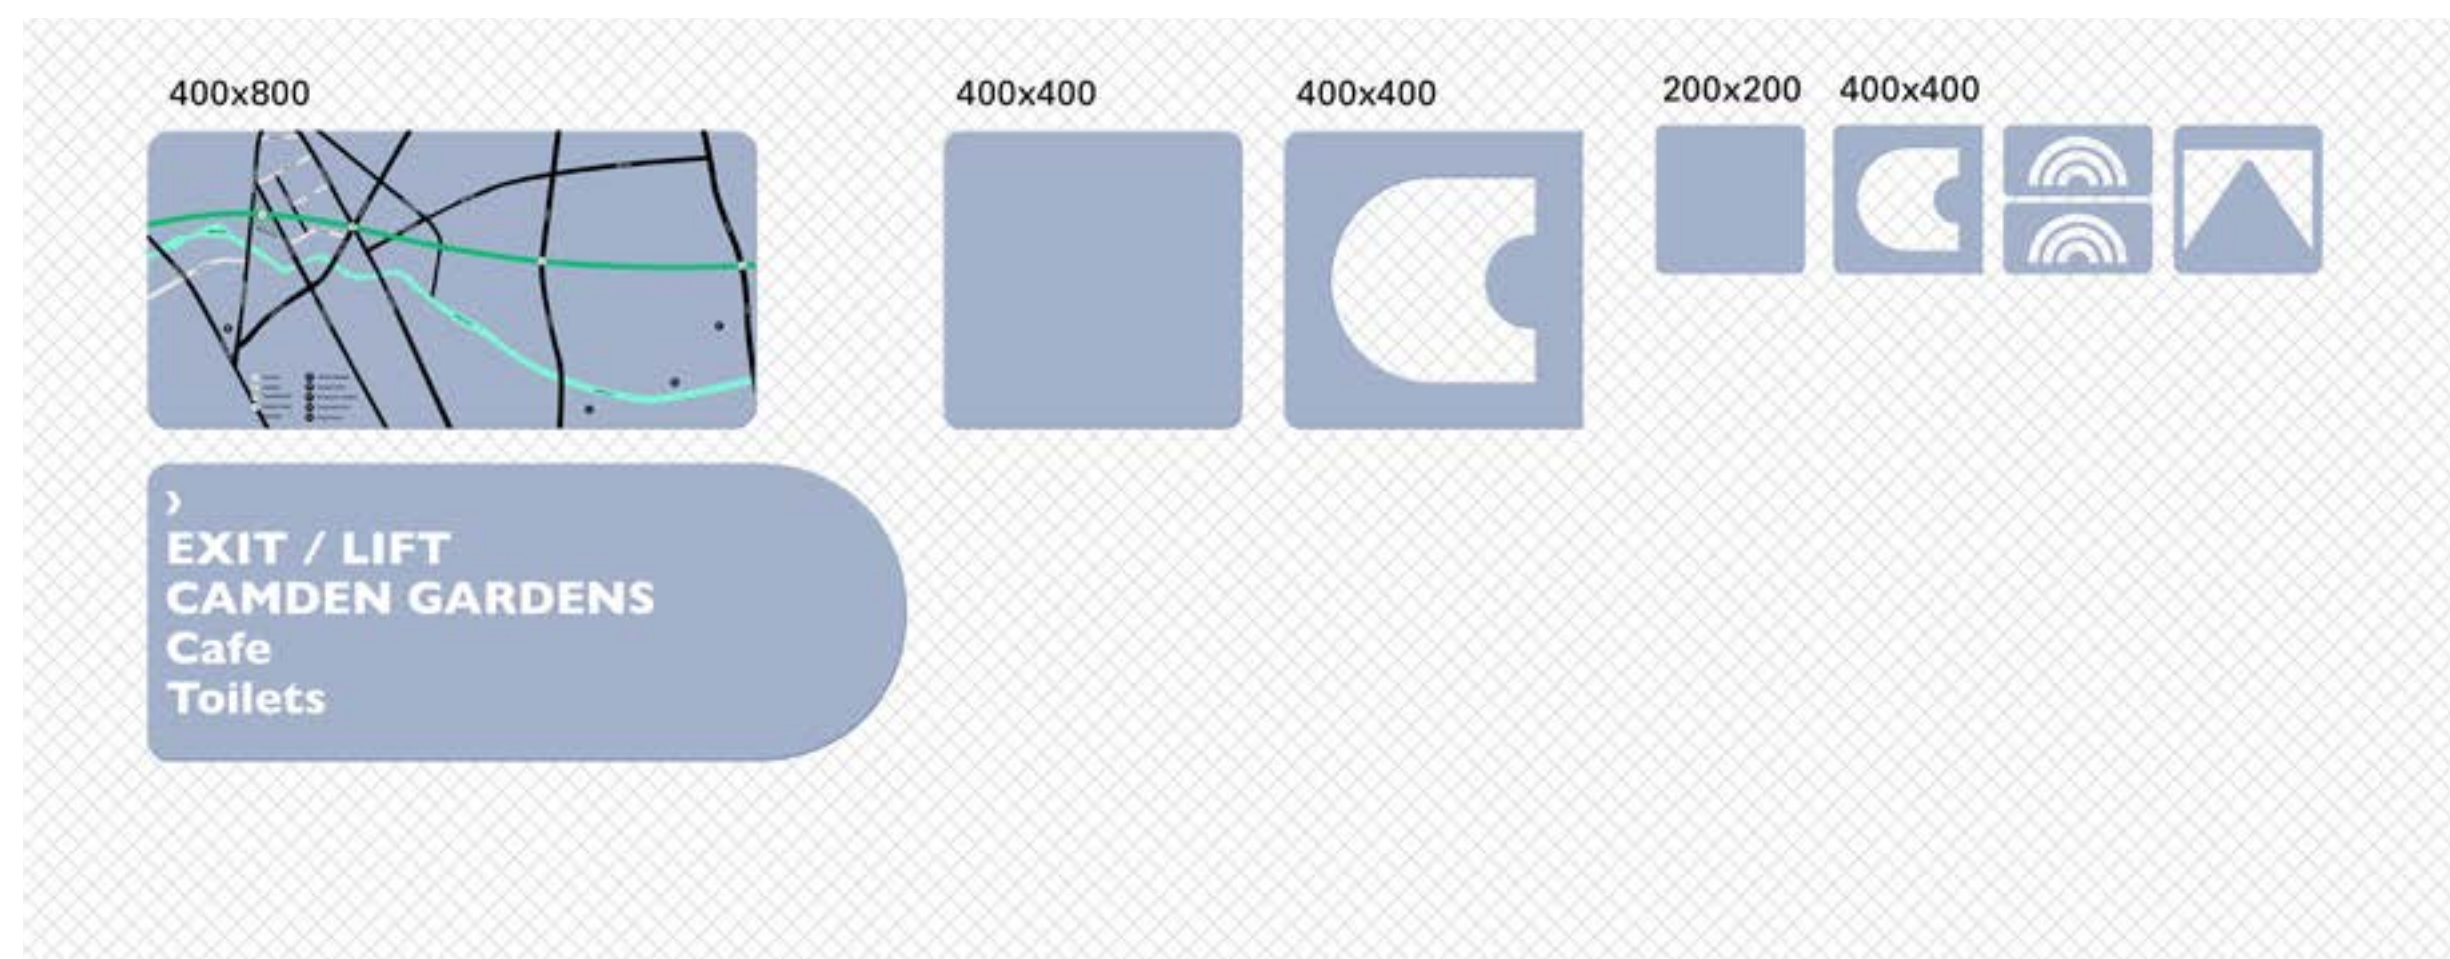

4, 10,
Overview
(map, rules, informational/educational)

2, 5-9, 15
Wayfinding: (Exit, lift, Cafe, Toilet,
Camden Gardens/Camden Road),
Colourful element

06 SIGNAGE LOCATION PLAN
PLAN NTS

03 TYPICAL SIGNAGE ELEMENTS
ELEVATION NTS

A1 SHEET AS NOTED

SHEET TITLE
SIGNAGE LOCATION PLAN AND DETAIL

SHEET NUMBER
SG-P1-100

05 WAYFINDING (EXIT, LIFT, CAFE, TOILET, CAMDEN GARDENS)
COLOURFUL ELEMENT
ELEVATION NTS

02 OVERVIEW SIGN (MAP, RULES, INFORMATIONAL/
EDUCATIONAL)
ELEVATION NTS