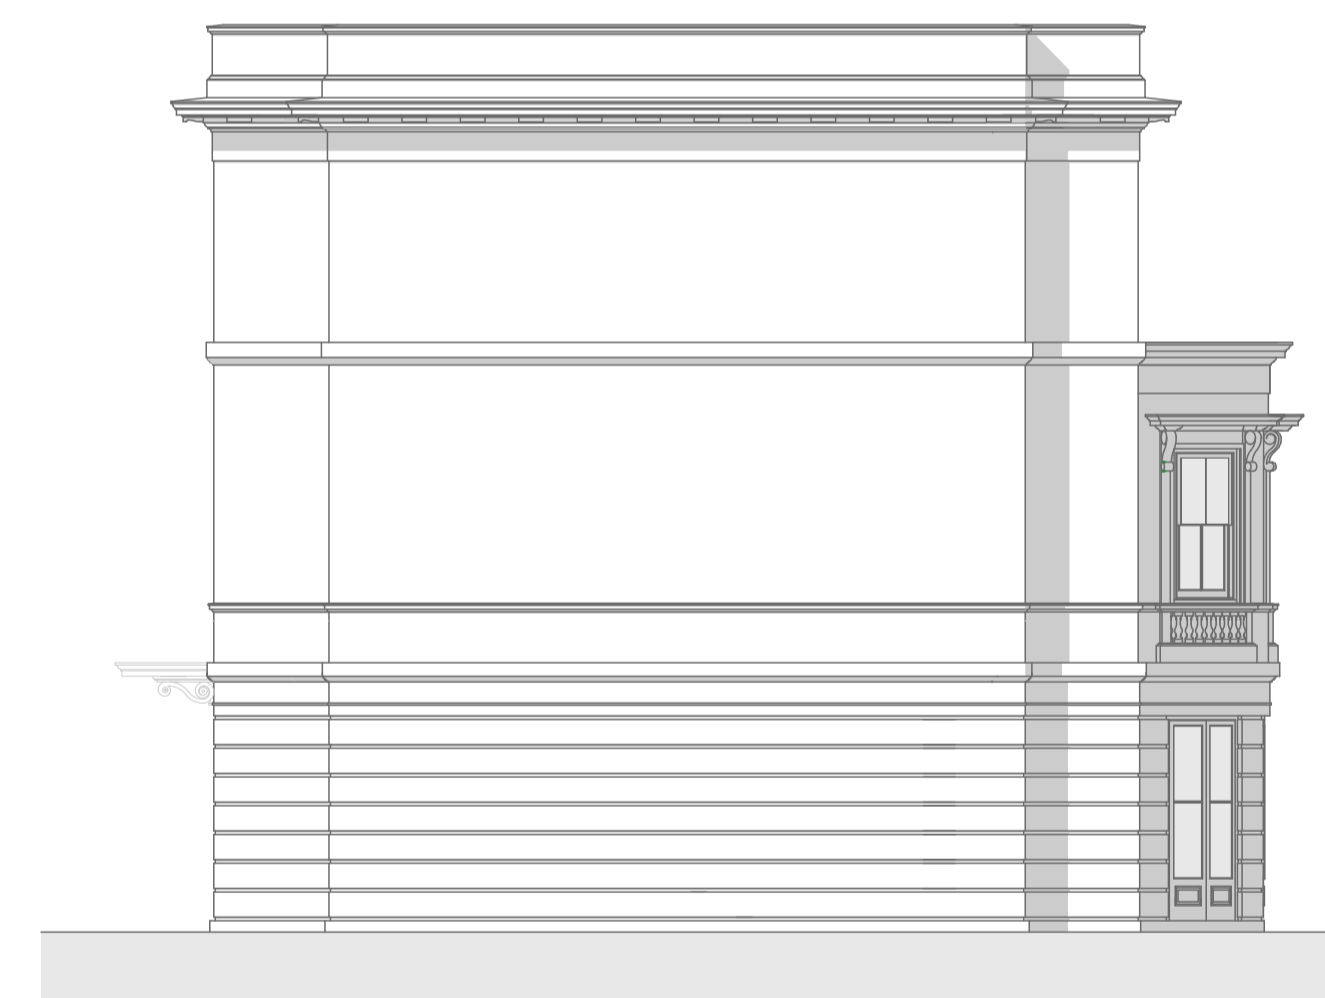

ELEVATION 1

ELEVATION 2

KEY

ELEVATION 3

ELEVATION 4

WEST BUILDING 1:100

PLANNING

DOMVS
LONDON

WWW.DOMVSLONDON.COM

PROJECT:
AVENUE GARDENS

TITLE:
WEST BUILDING
PROPOSED ELEVATIONS
- 12 UNIT SCHEME

Date: APRIL 2022

Scale: 1:100 @ A1 Drawn: SDK

DRAWING NUMBER: 208-272B