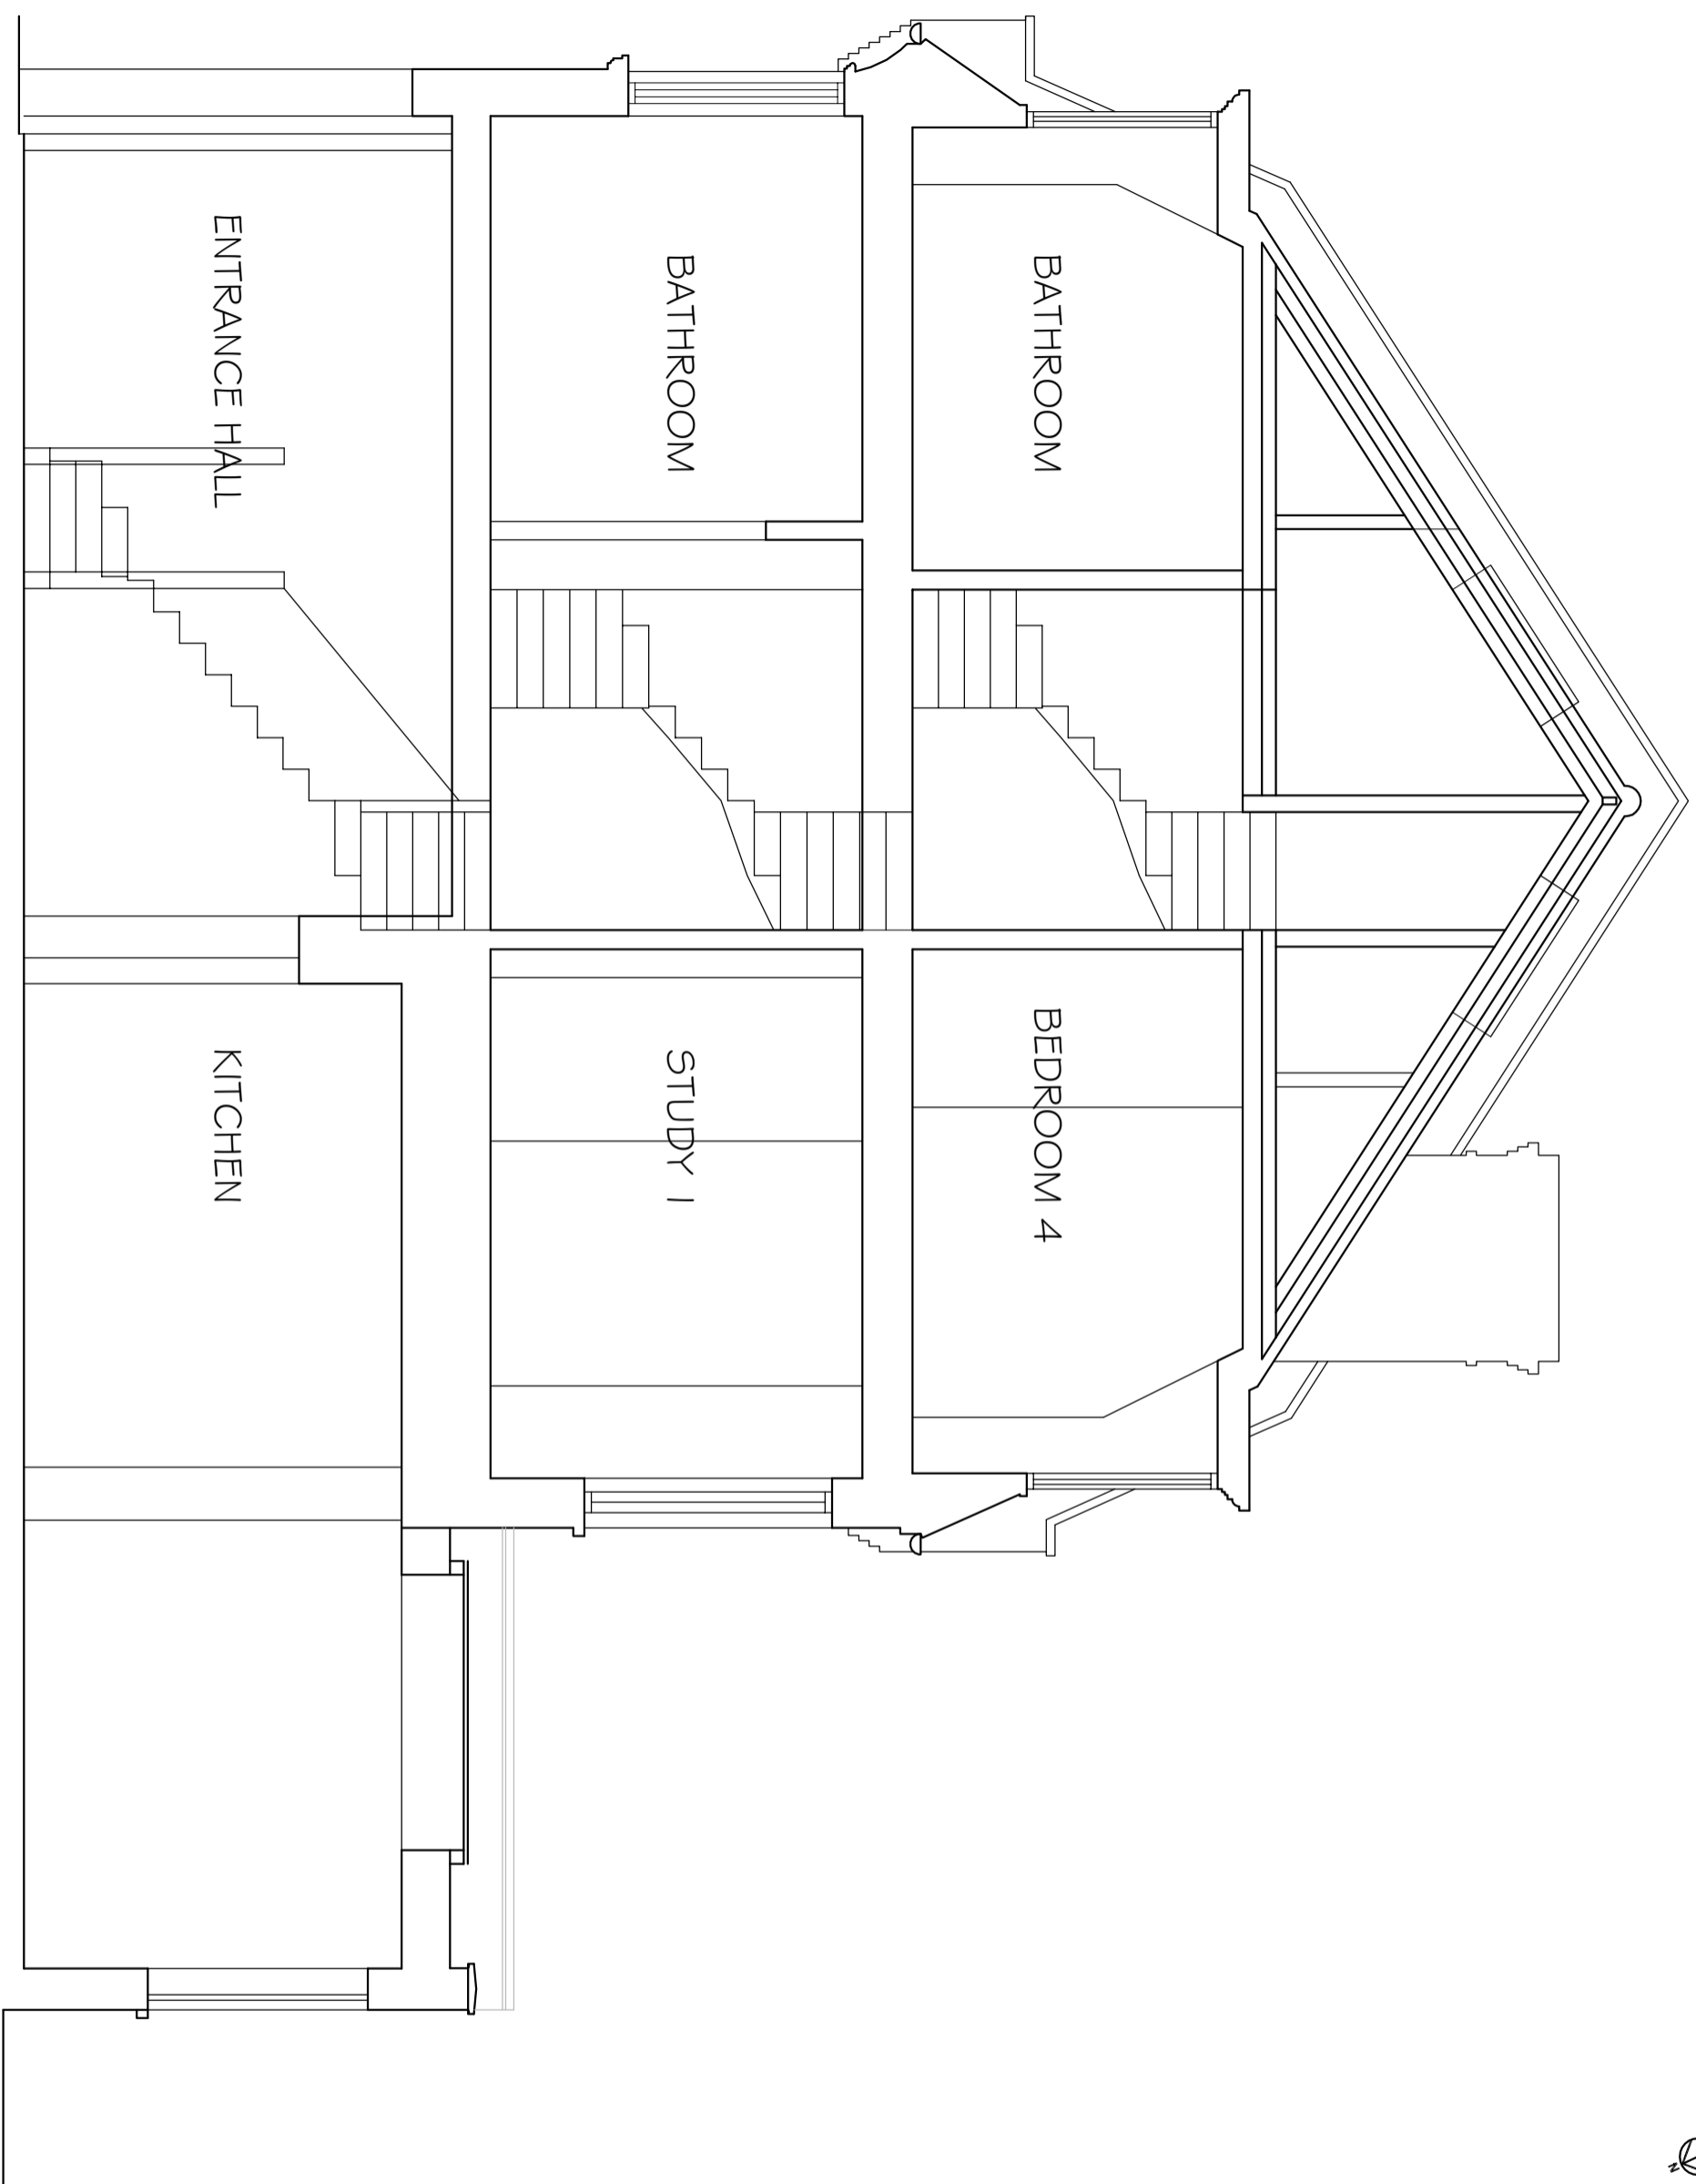

REVISIONS
REV. DATE REVISION NOTES:
A 2022.05.11 OVERALL HEIGHT REDUCED

KEY

NOTES

KASIA WHITFIELD DESIGN

KASIAWHITFIELD@GMAIL.COM
1 902 948 8885
M: 07882035353

JOB

52 HOWITT ROAD
LONDON NW3 4LJ

TITLE
PROPOSED SECTION

PROJECT NO. DRAWING NO. REVISION

HR52.2 PP03

A