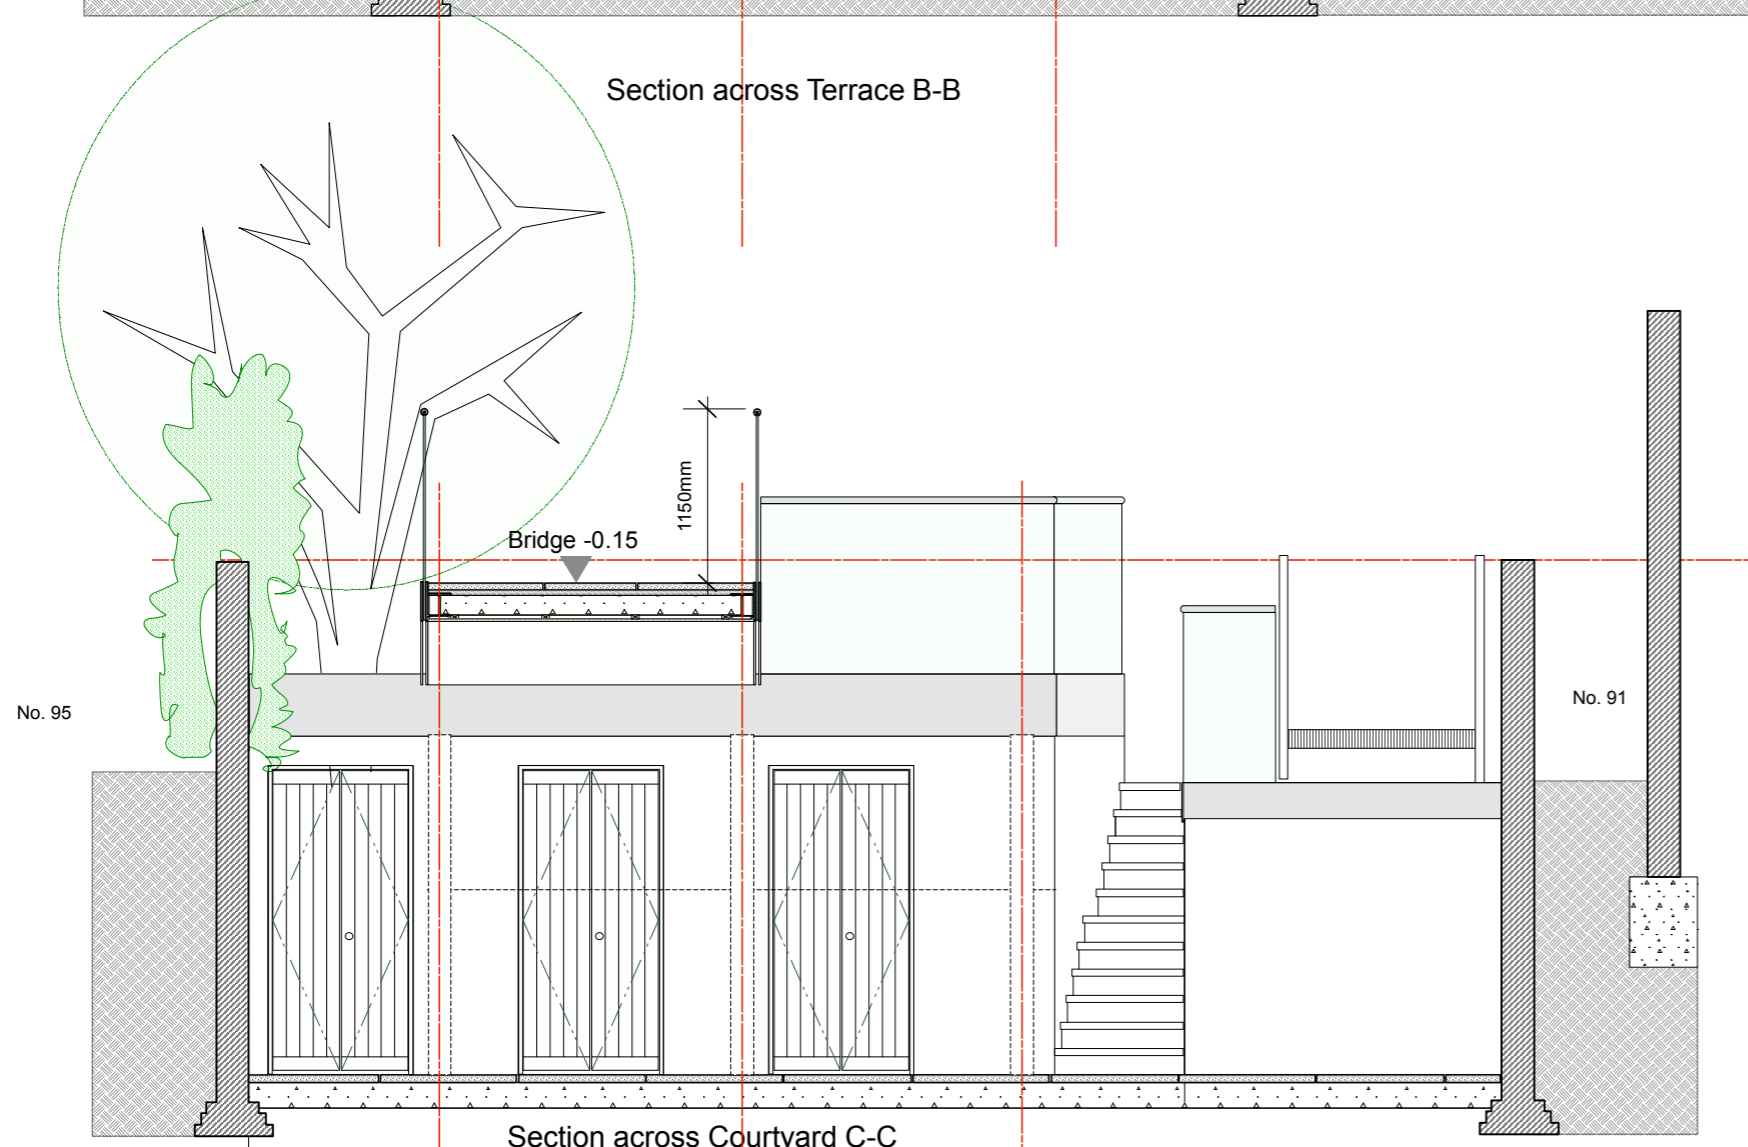

Section across Terrace B-B

Section across Courtyard C-C

THE ARCHITECTS PRACTICE
 JOB 93 South Hill Park, NW3 TITLE Rear Terrace - Lateral sections
 DRG. NO. 93SHP/A/C/57 DATE May 2022 SCALE 1:50 @A3

 23 BEACON HILL LONDON N7 9LY
 T: 020 7607 3333 E: post@architectspractice.com
 THIS DRAWING IS COPYRIGHT