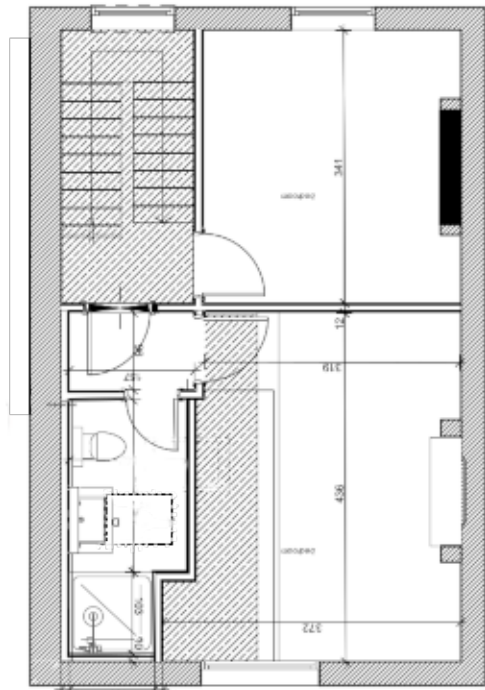

SCALE 1:100

Proposed 2nd Floor

SCALE 1:100

Rev	Date	Description	by	chk

CF

Proje...

**5 Mornington Place,
London, NW1 7RP**

T

Date: November 2020

Scale: 1:50 @ A1, 1:100 @ A3

Drawing No. PL-PP-01