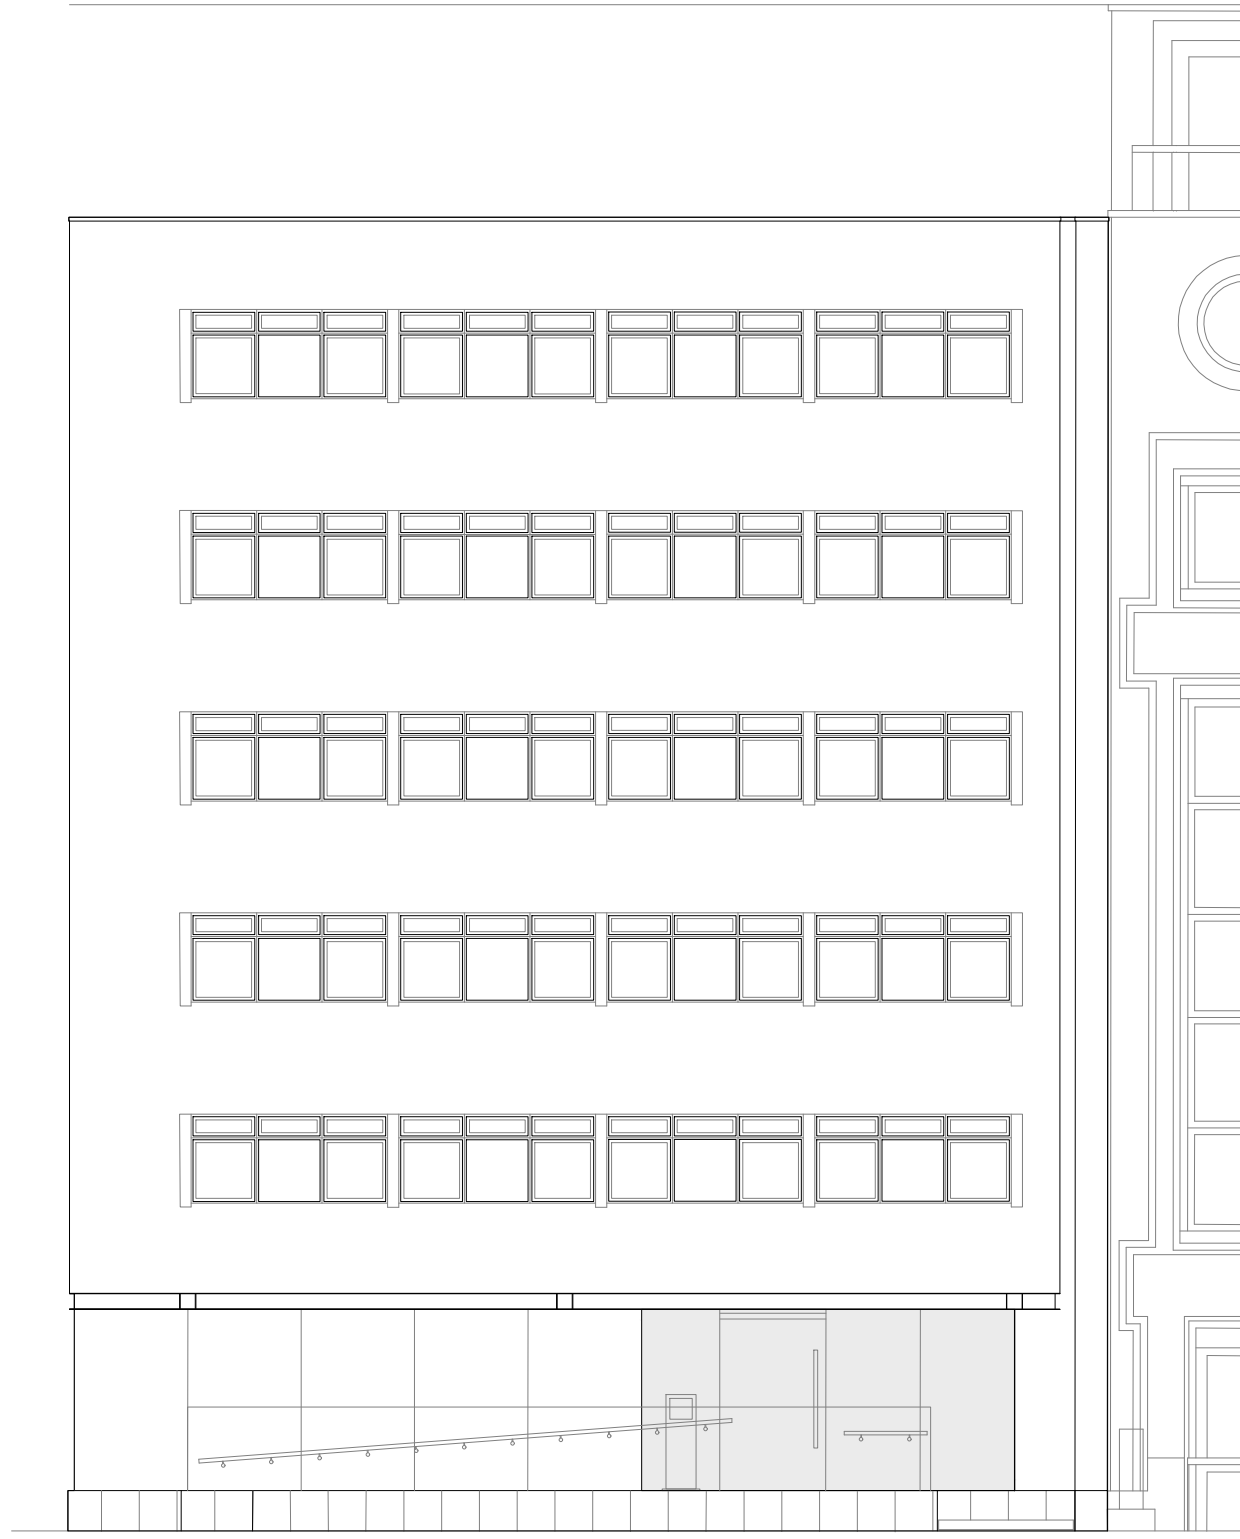

0.0 0.5 1.0 1.5 2.0 2.5
metre

Disclaimer
dMFK Architects Ltd take no responsibility for dimensions obtained by scaling from this drawing. If no dimension is shown the recipient must ascertain the dimension specifically from the architect or by site measurement and may not rely on the drawing. Supply of the drawing in digital form is solely for convenience and no reliance may be placed on any data in digital form. All data must be checked against hard copy. This drawing is issued for design intent only and should not be used for construction unless stated.

Copyright: This drawing is the property of dMFK Architects Ltd. No disclosure or copy of it may be made without the written permission of dMFK Architects Ltd

Key Plan

Date	Rev	Reason for issue
22.03.22		

Legend:

dMFK

The Old Library, 119 Cholmley Gardens, London. NW6 1AA
t: 0207 435 1144 e: info@dmfk.co.uk w: www.dmfk.co.uk

Client

Project
76 Charlotte Street

Drawing Title
Existing East Elevation

Drawn By	Checked By	Scale @ A1	Scale @ A3
MN	-	1:50	1:100

Project No.	Drawing No.	Revision
dMFK	A20	-