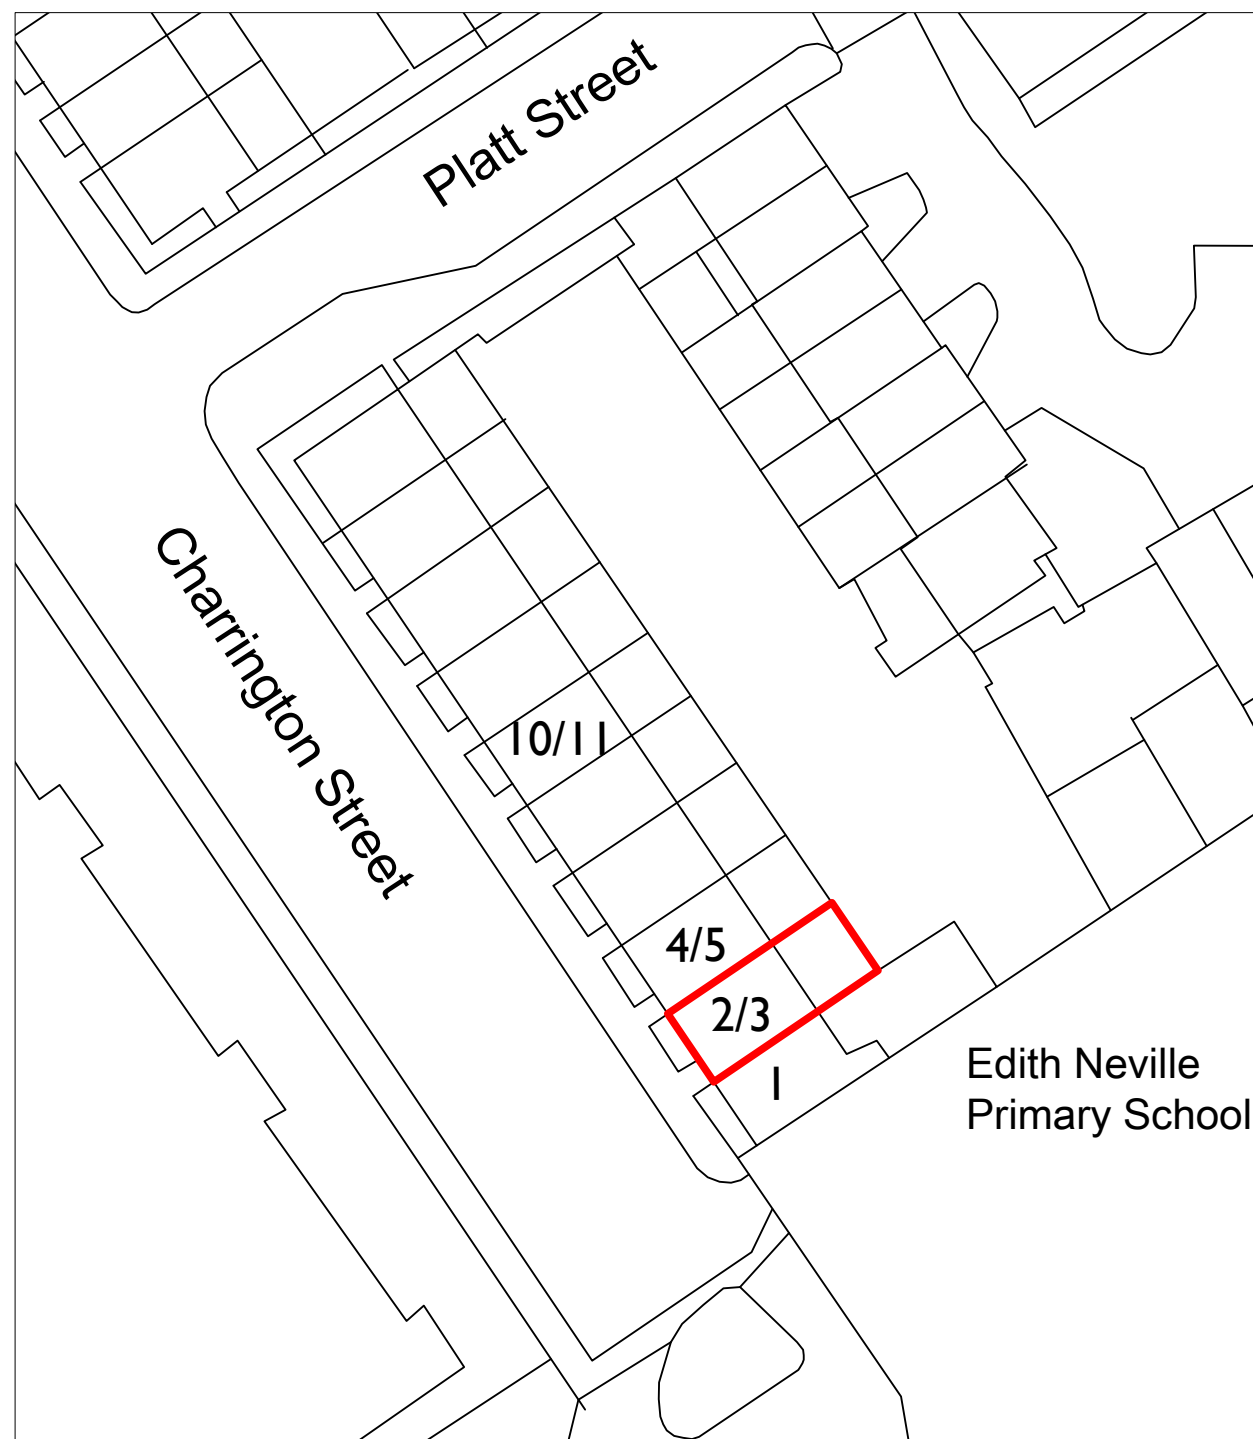

Notes: All works on boundaries to be subject to Party Wall Awards with adjoining neighbours.

All dimensions are approximate and should be checked on site

Scale 1:1250

Scale 1:500

Status LOCATION

**JGPS** | architecture

Hangar 1  
Redhill Aerodrome  
Kings Mill Lane, Redhill RH1 5JY

2/3, Charrington Street  
London NW1 1RS

Title Location and Block Plan

Scale 1:1250, 1:500 @A3 Drawn AW

Date August 2021 Checked

Dwg. no. JGPS/2/3/CHAR/01 Rev.