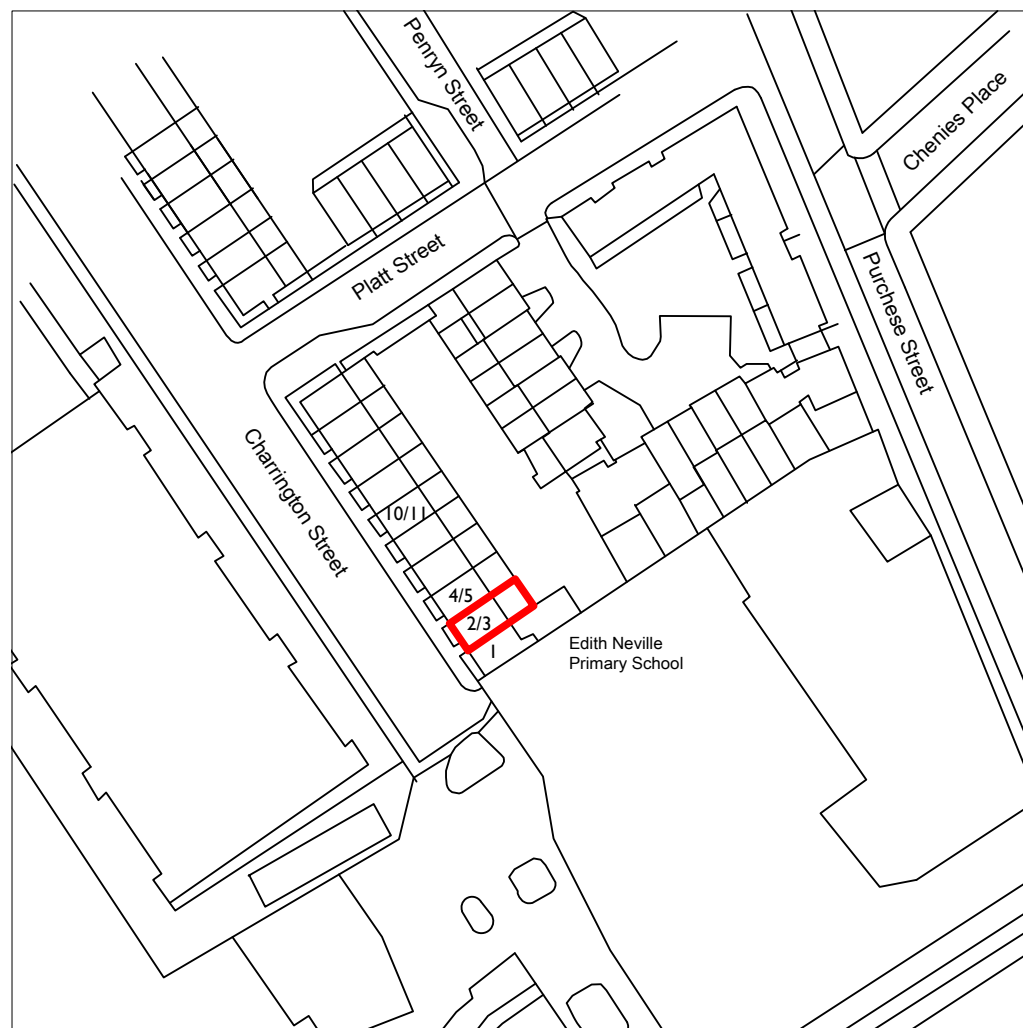

Notes: All works on boundaries to be subject to Party Wall Awards with adjoining neighbours.

All dimensions are approximate and should be checked on site

Scale 1:1250

Scale 1:500

Status LOCATION

**JGPS** | architecture

Hangar 1  
Redhill Aerodrome  
Kings Mill Lane, Redhill RH1 5JY

2/3, Charrington Street  
London NW1 1RS

Title Location and Block Plan

Scale 1:1250, 1:500 @A3 Drawn AW

Date August 2021 Checked

Dwg. no. JGPS/2/3/CHAR/01 Rev.