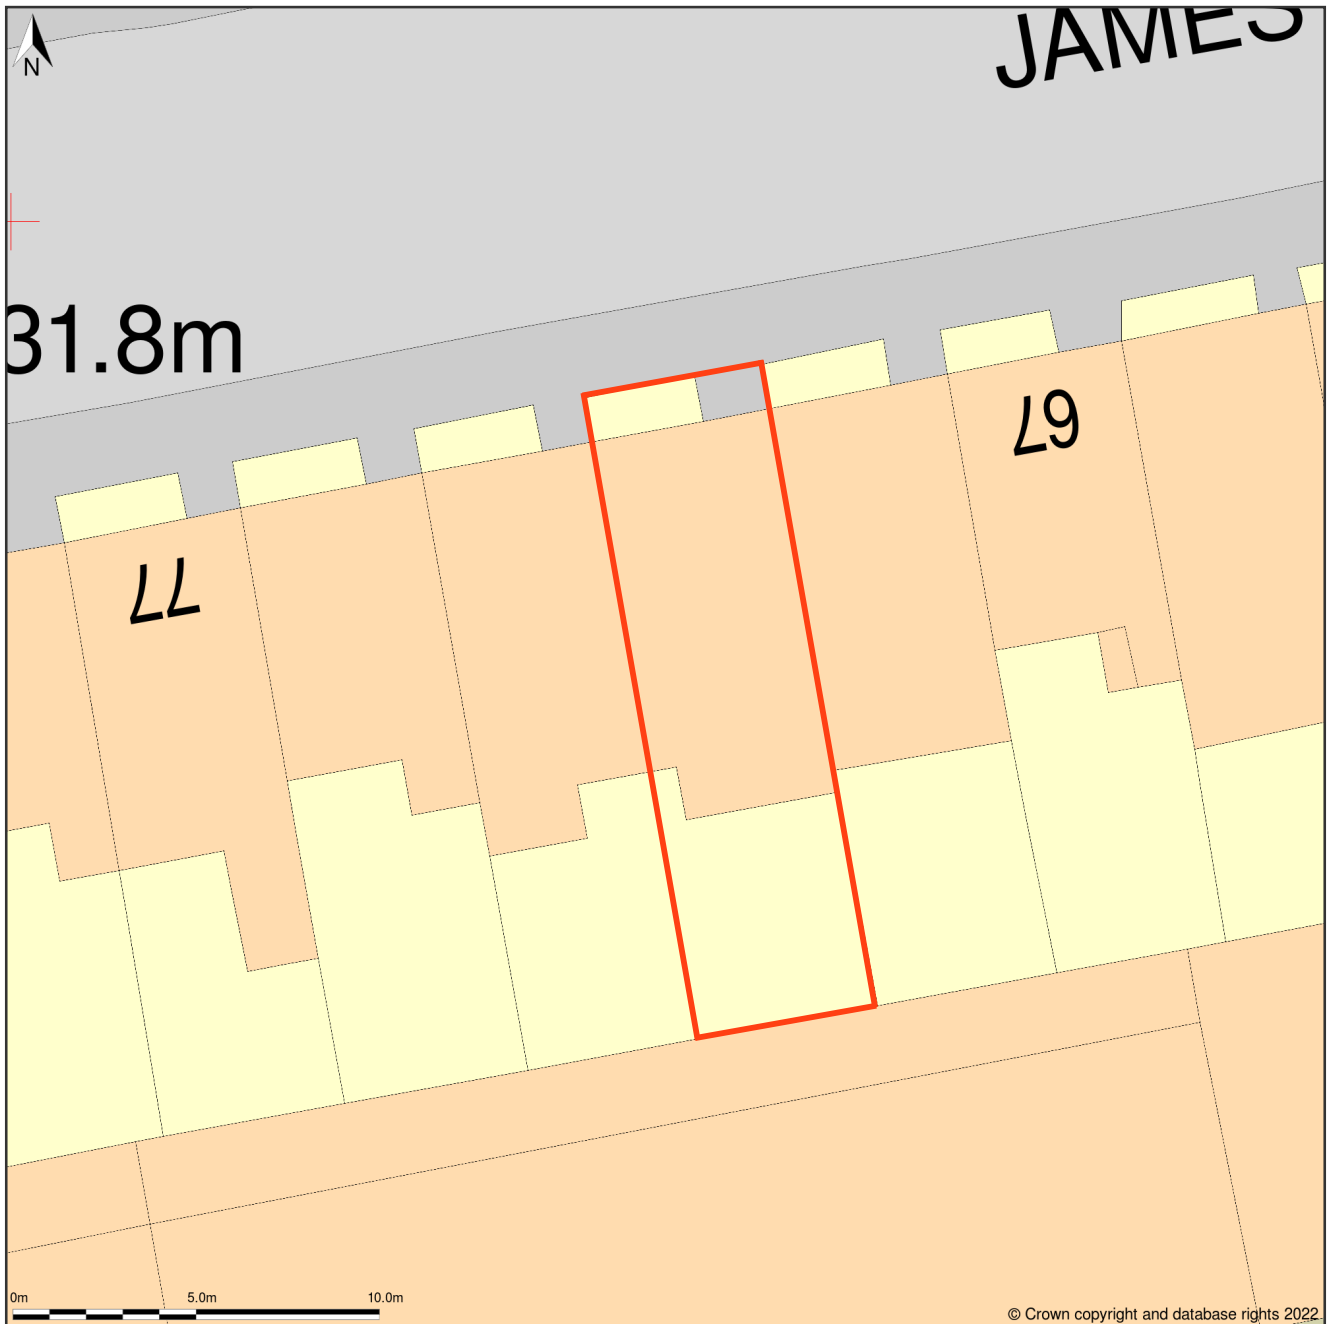

71, Jamestown Road, London, Camden, NW1 7DB

Block Plan shows area bounded by: 528578.37, 183941.51 528614.37, 183977.51 (at a scale of 1:200), OSGridRef: TQ28598395. The representation of a road, track or path is no evidence of a right of way. The representation of features as lines is no evidence of a property boundary.

Produced on 3rd May 2022 from the Ordnance Survey National Geographic Database and incorporating surveyed revision available at this date. Reproduction in whole or part is prohibited without the prior permission of Ordnance Survey. © Crown copyright 2022. Supplied by <https://www.buyaplan.co.uk> digital mapping a licensed Ordnance Survey partner (100053143). Unique plan reference: #00729021-EA62C9