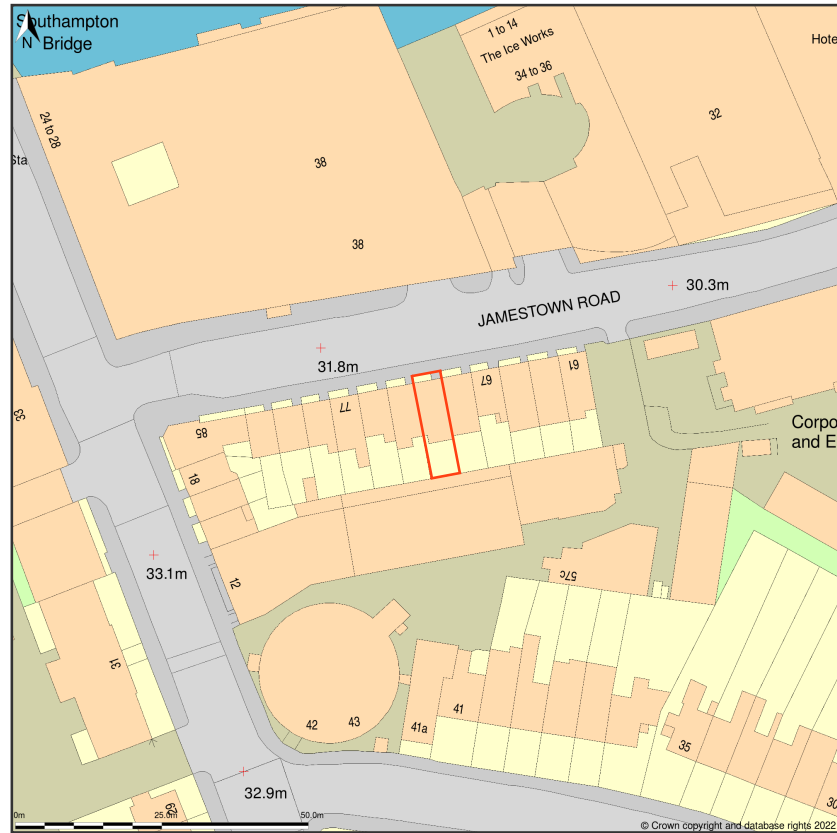

71, Jamestown Road, London, Camden, NW1 7DB

Site Plan shows area bounded by: 528525.66, 183888.8 528667.08, 184030.22 (at a scale of 1:1250), OSGridRef: TQ28598395. The representation of a road, track or path is no evidence of a right of way. The representation of features as lines is no evidence of a property boundary.

Produced on 3rd May 2022 from the Ordnance Survey National Geographic Database and incorporating surveyed revision available at this date. Reproduction in whole or part is prohibited without the prior permission of Ordnance Survey. © Crown copyright 2022. Supplied by <https://www.buyaplan.co.uk> digital mapping a licensed Ordnance Survey partner (100053143). Unique plan reference: #00729022-C42F98