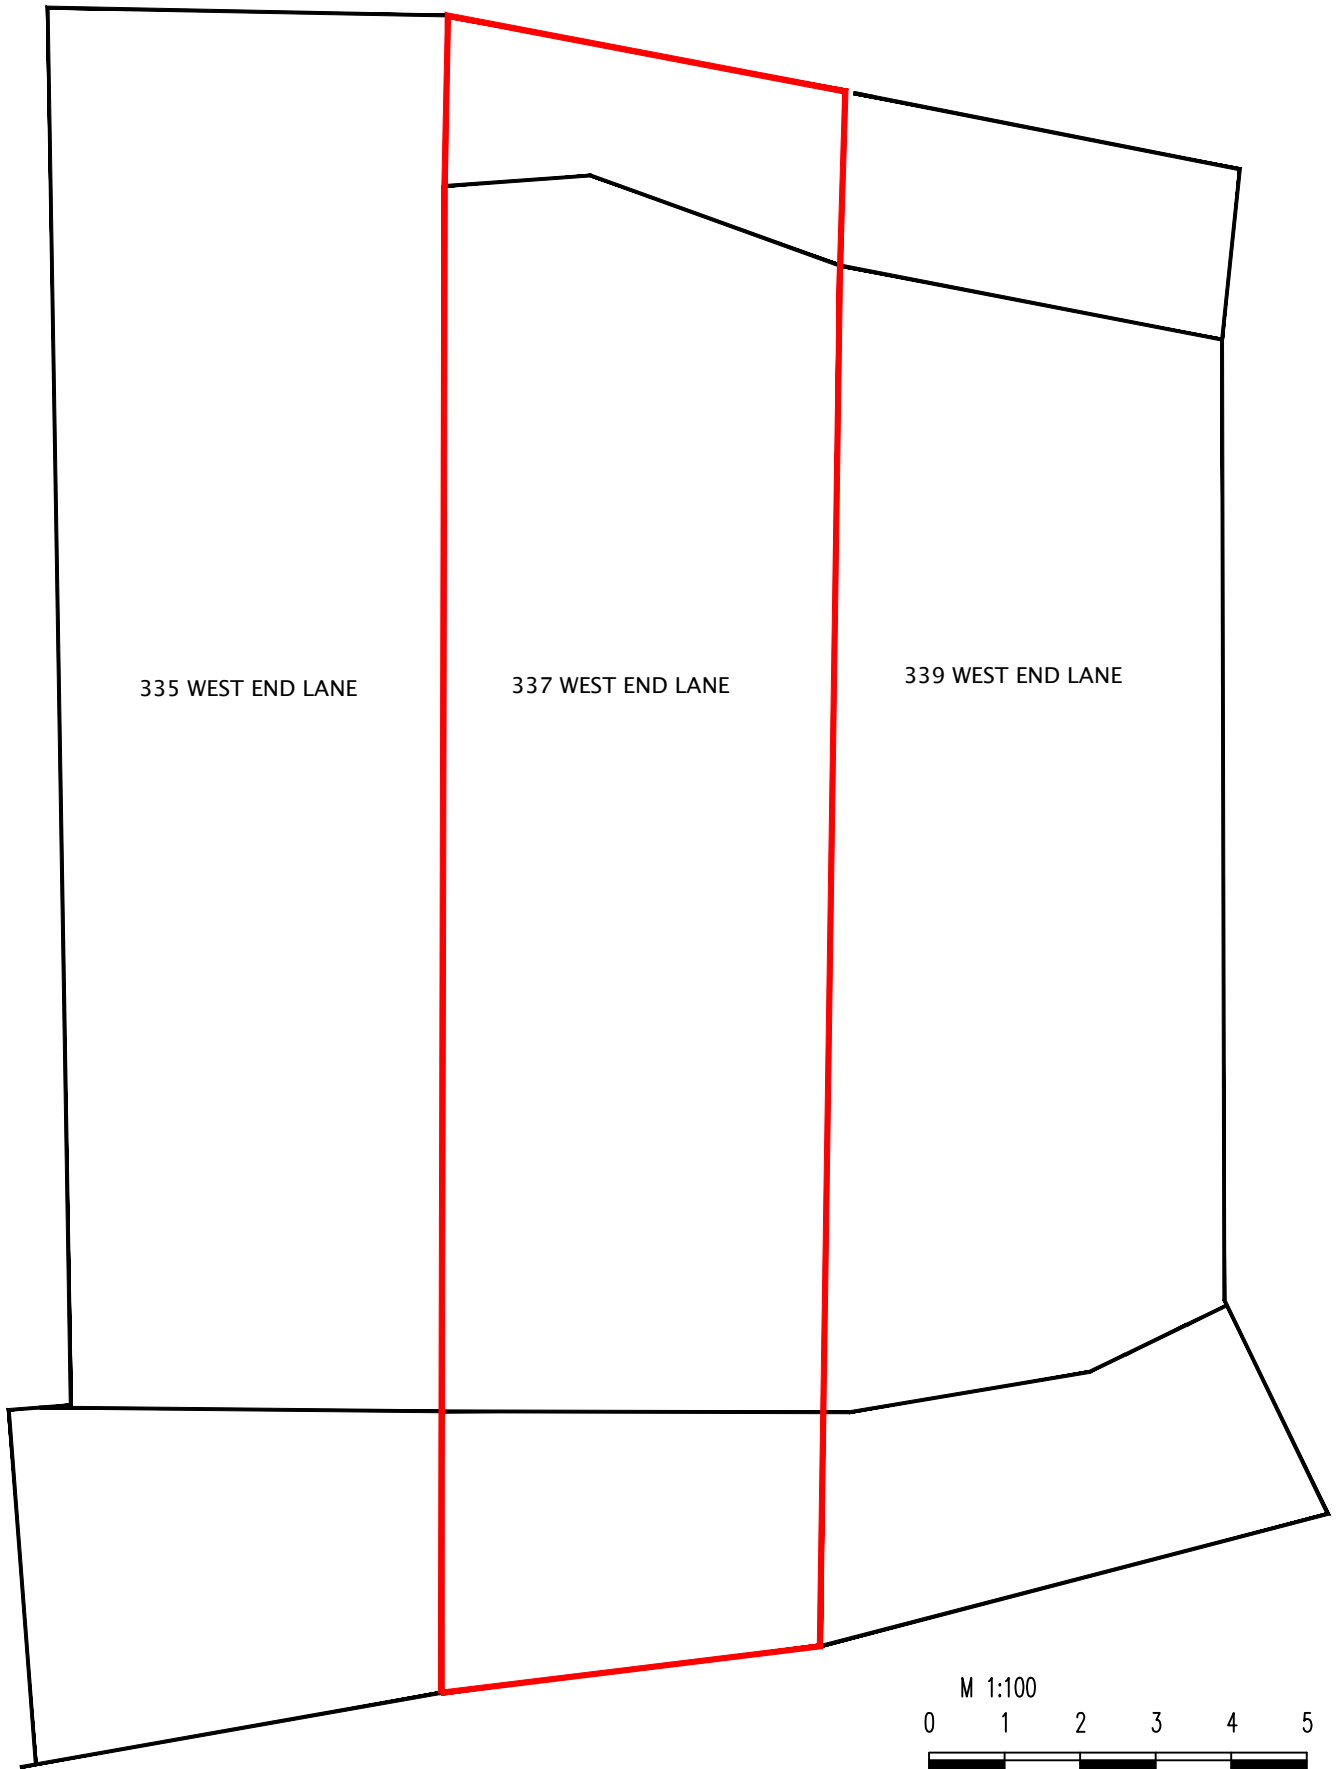

SITE PLAN
SCALE:1:/1250

no	revision	date	control
project	337 WEST END LANE LONDON NW6 1RS		
drawing title	BLOCK PLAN		
scale	1/100@A3		
date	19/03/2022		
drw.no	CAN & SONER-07-PL02B		