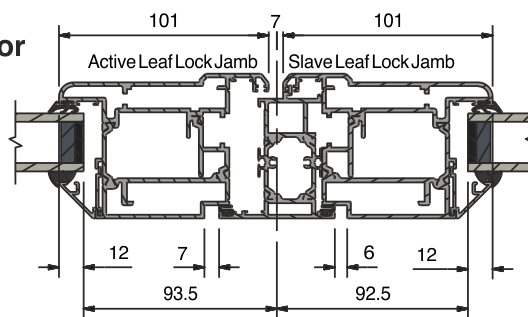

SECTION A-A

SECTION B-B

(GA/718 Rev: -)

**Open-In Double Door
Meeting Stile
SECTION A-A**

**Open-Out Double Door
Meeting Stile
SECTION A-A**

Straight lever / lever handles in Chrome effect are proposed.

Make it modern...
with aluminium