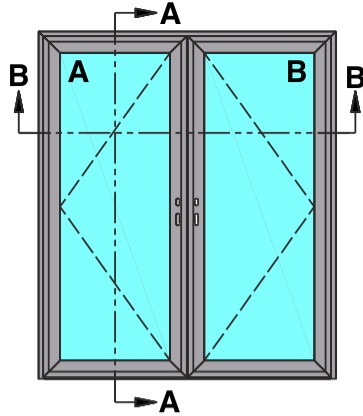

SECTION A-A

SECTION B-B

(GA/718 Rev: -)

**Open-In Double Door
Meeting Stile
SECTION A-A**

**Open-Out Double Door
Meeting Stile
SECTION A-A**

Straight lever / lever handles in Chrome effect are proposed.

Make it modern...
with aluminium