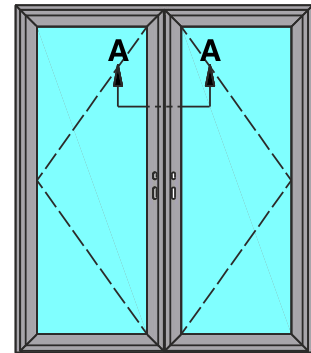

SECTION A-A

SECTION B-B

(GA/718 Rev: -)

**Open-In Double Door
Meeting Stile
SECTION A-A**

**Open-Out Double Door
Meeting Stile
SECTION A-A**

Straight lever / lever handles in Chrome effect are proposed.

Make it modern...
with aluminium