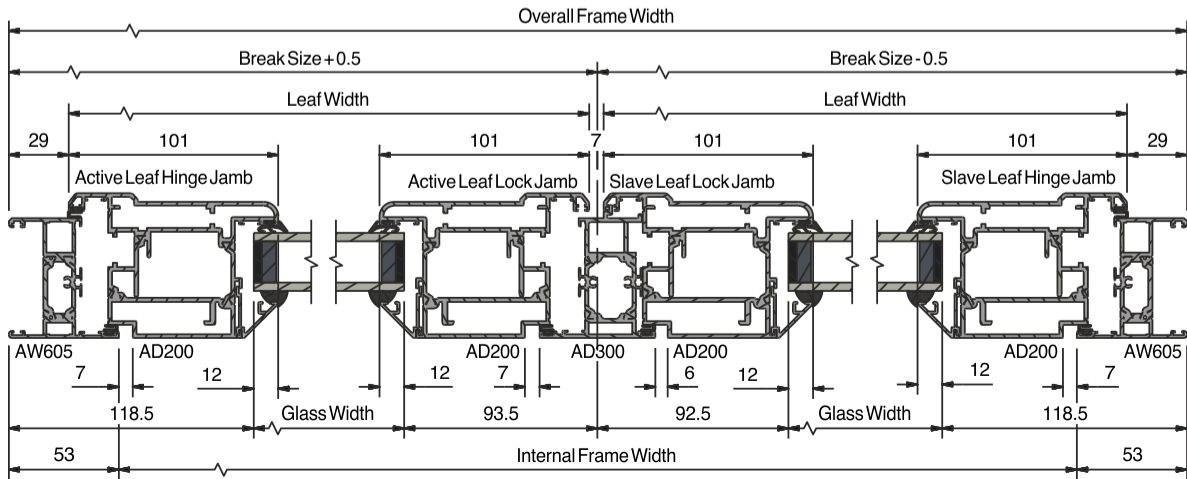

SECTION A-A

SECTION B-B

(GA/718 Rev: -)

**Open-In Double Door
Meeting Stile
SECTION A-A**

**Open-Out Double Door
Meeting Stile
SECTION A-A**

Straight lever / lever handles in Chrome effect are proposed.

Make it modern...
with aluminium