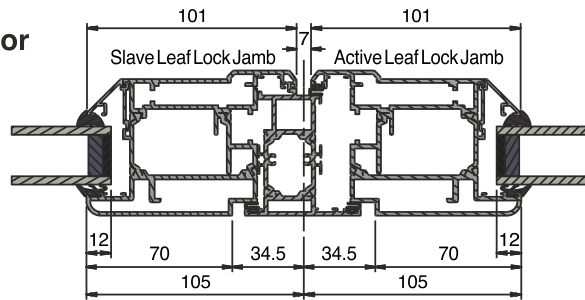

SECTION A-A

SECTION B-B

(GA/718 Rev: -)

**Open-In Double Door
Meeting Stile
SECTION A-A**

**Open-Out Double Door
Meeting Stile
SECTION A-A**

Straight lever / lever handles in Chrome effect are proposed.

Make it modern...
with aluminium