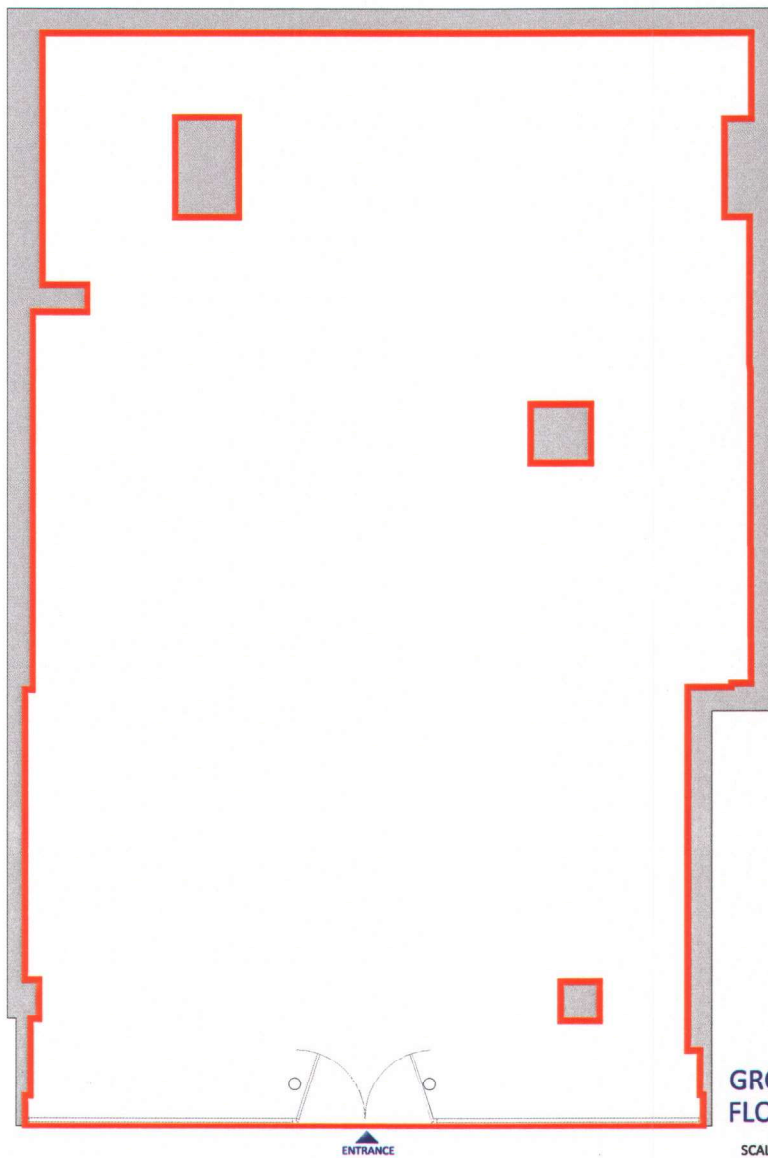

LOCATION PLAN
SCALE 1:1250

REGENTS PLACE

GROUND FLOOR

NORTH

PLAN LONDON LTD. © COPYRIGHT PROTECTED 2011

client	location GROUND FLOOR LEASE PLAN	date 17.03.2011	scale 1:100	sheet A4
		dwg no. PL3651-01	revision A	drawn DM