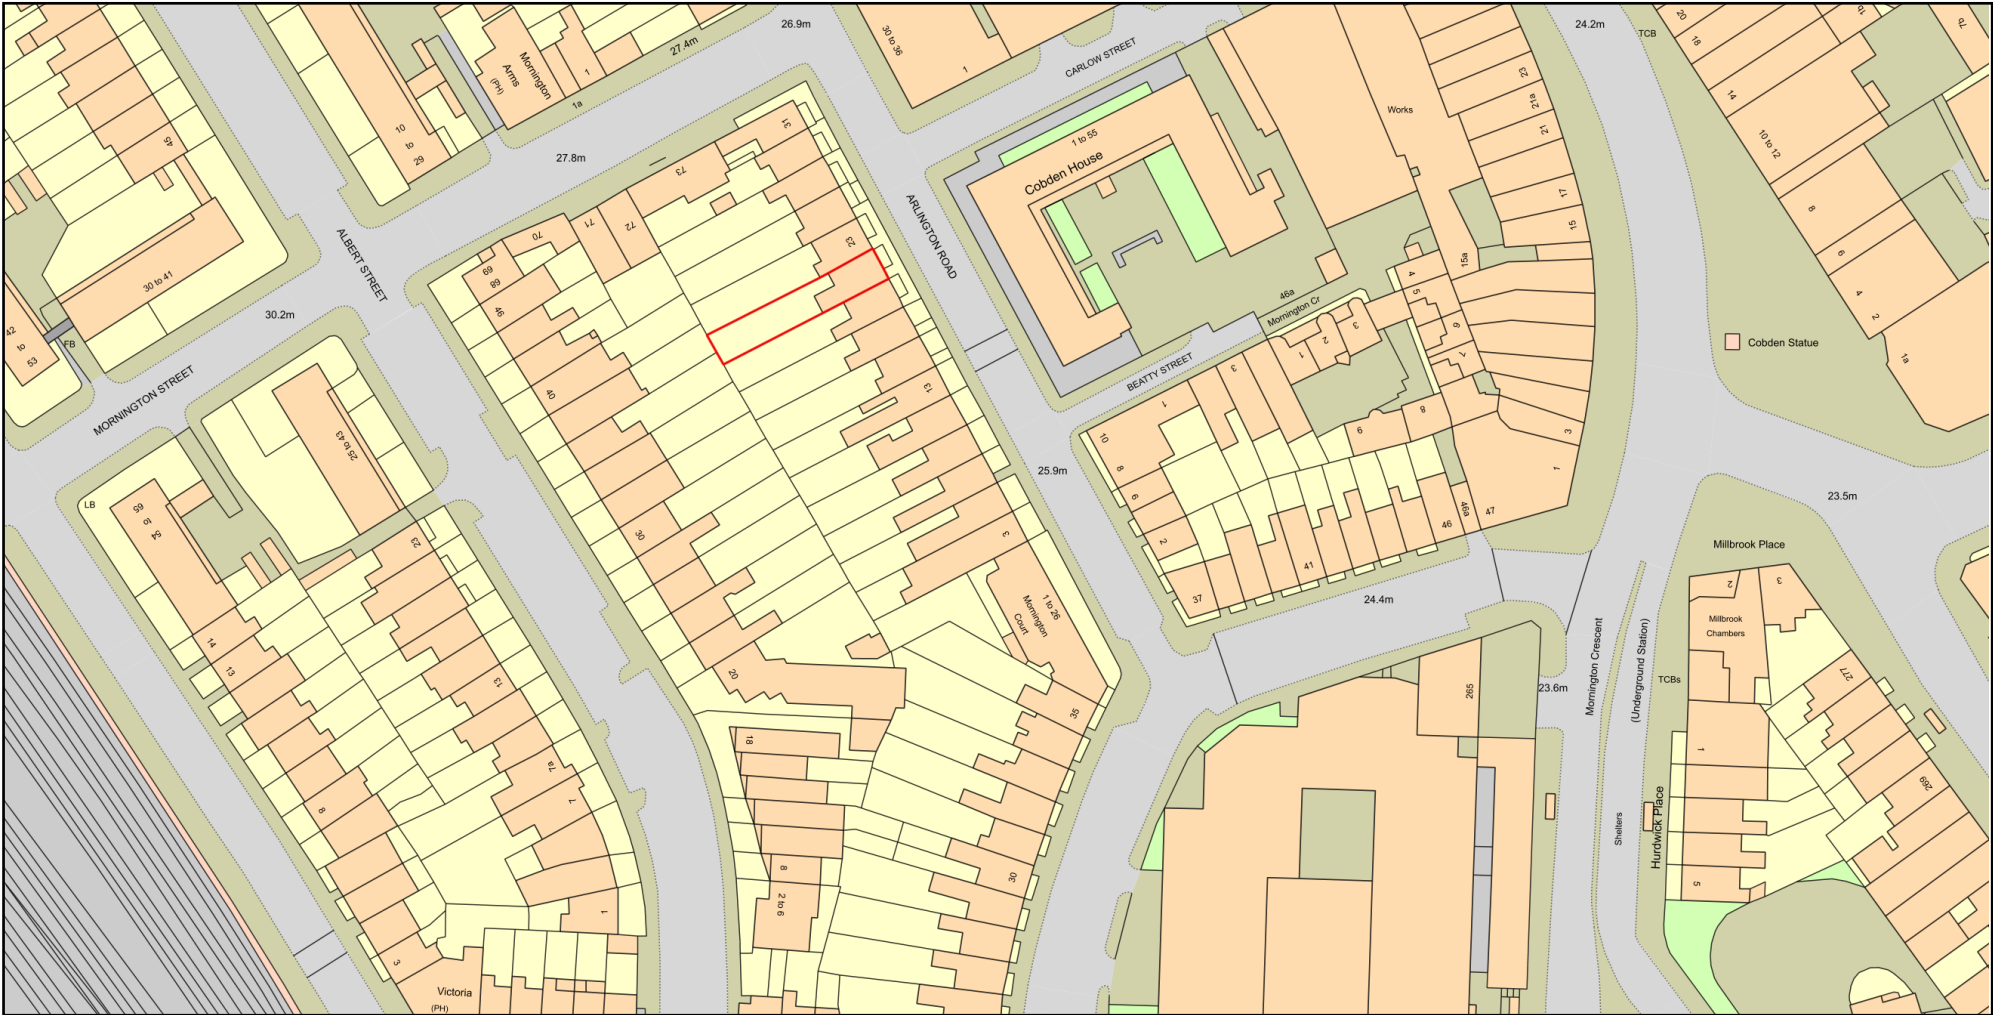

# Location Plan

Plan Produced for: 21B Arlington Road NW17ER  
Date Produced: 26 Apr 2022  
Plan Reference Number: TQRQM22116203225510  
Scale: 1:1250 @ A4  
© Crown copyright and database rights 2021 OS 100042766