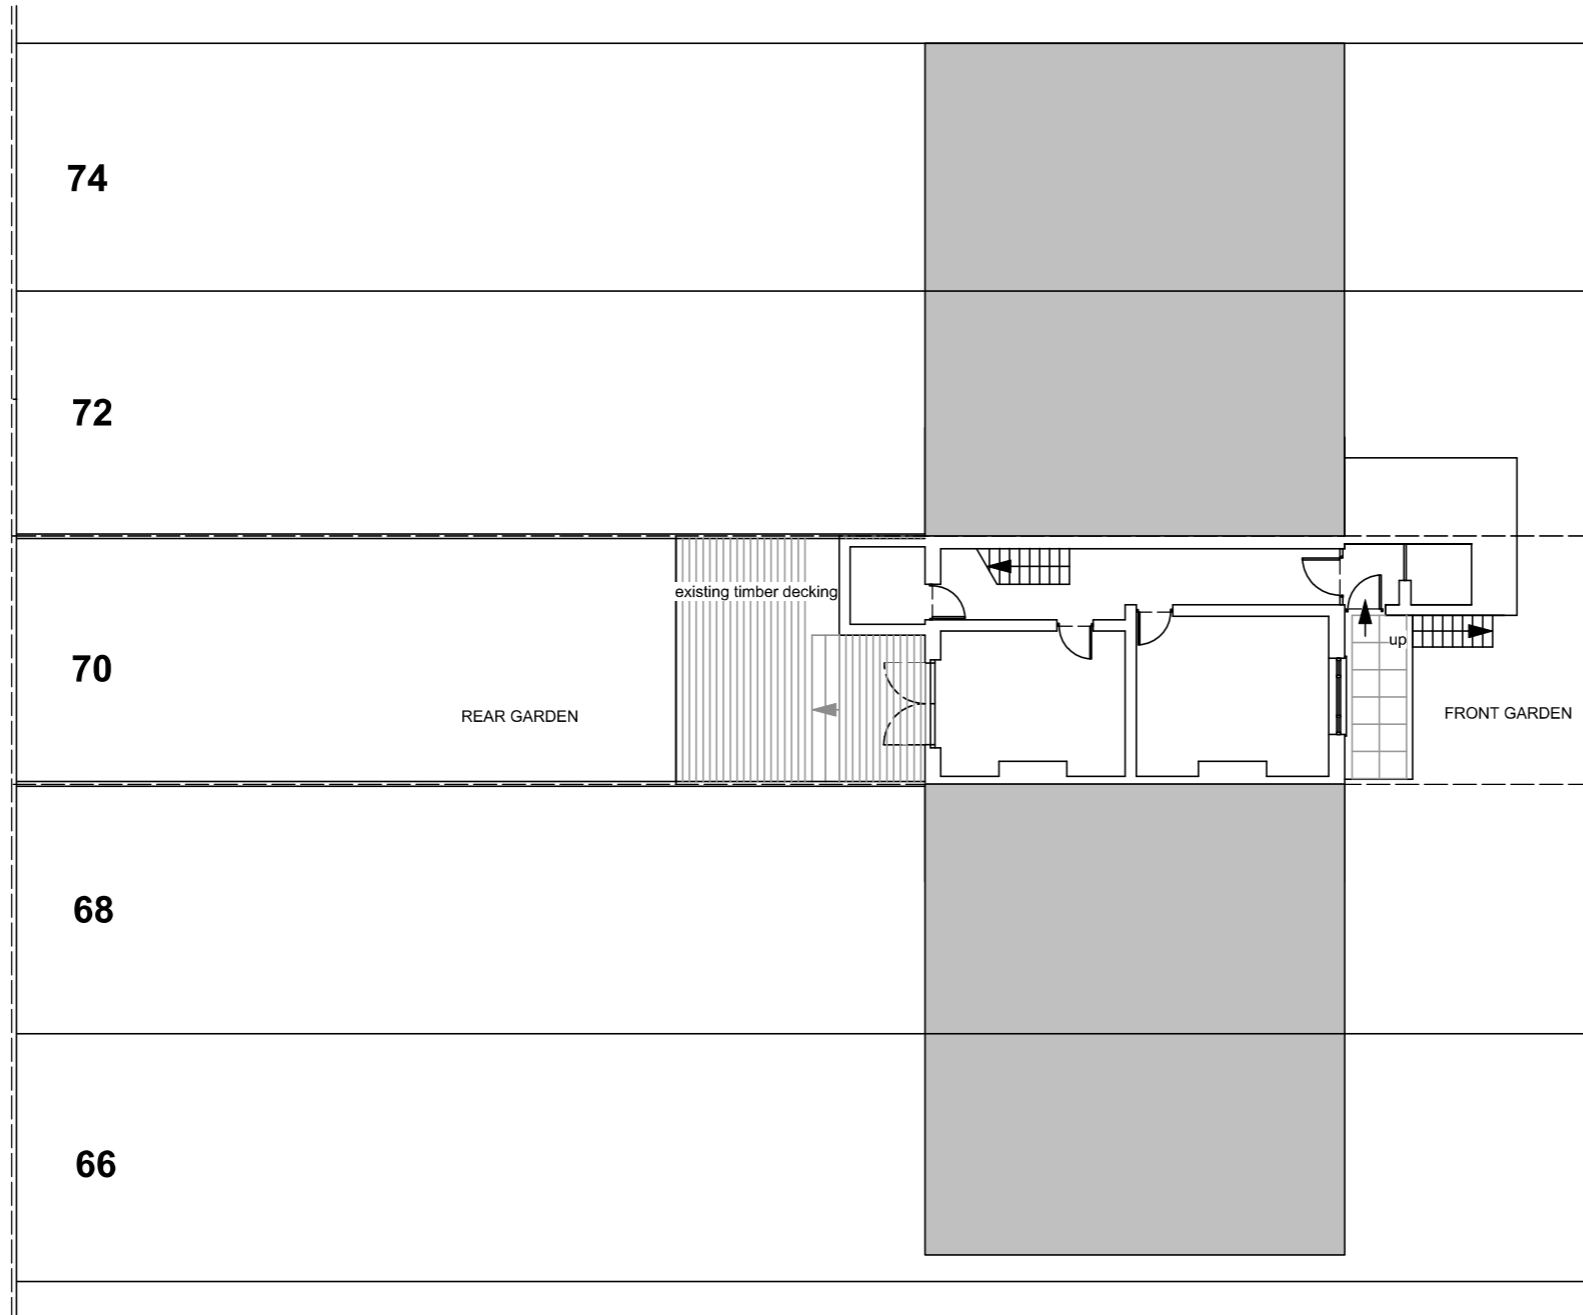

0 1 2 3 4 5 metres

GAISFORD STREET

70A GAISFORD STREET LONDON NW5

SITE PLAN EXISTING 1:100 @ A3 70A / P001