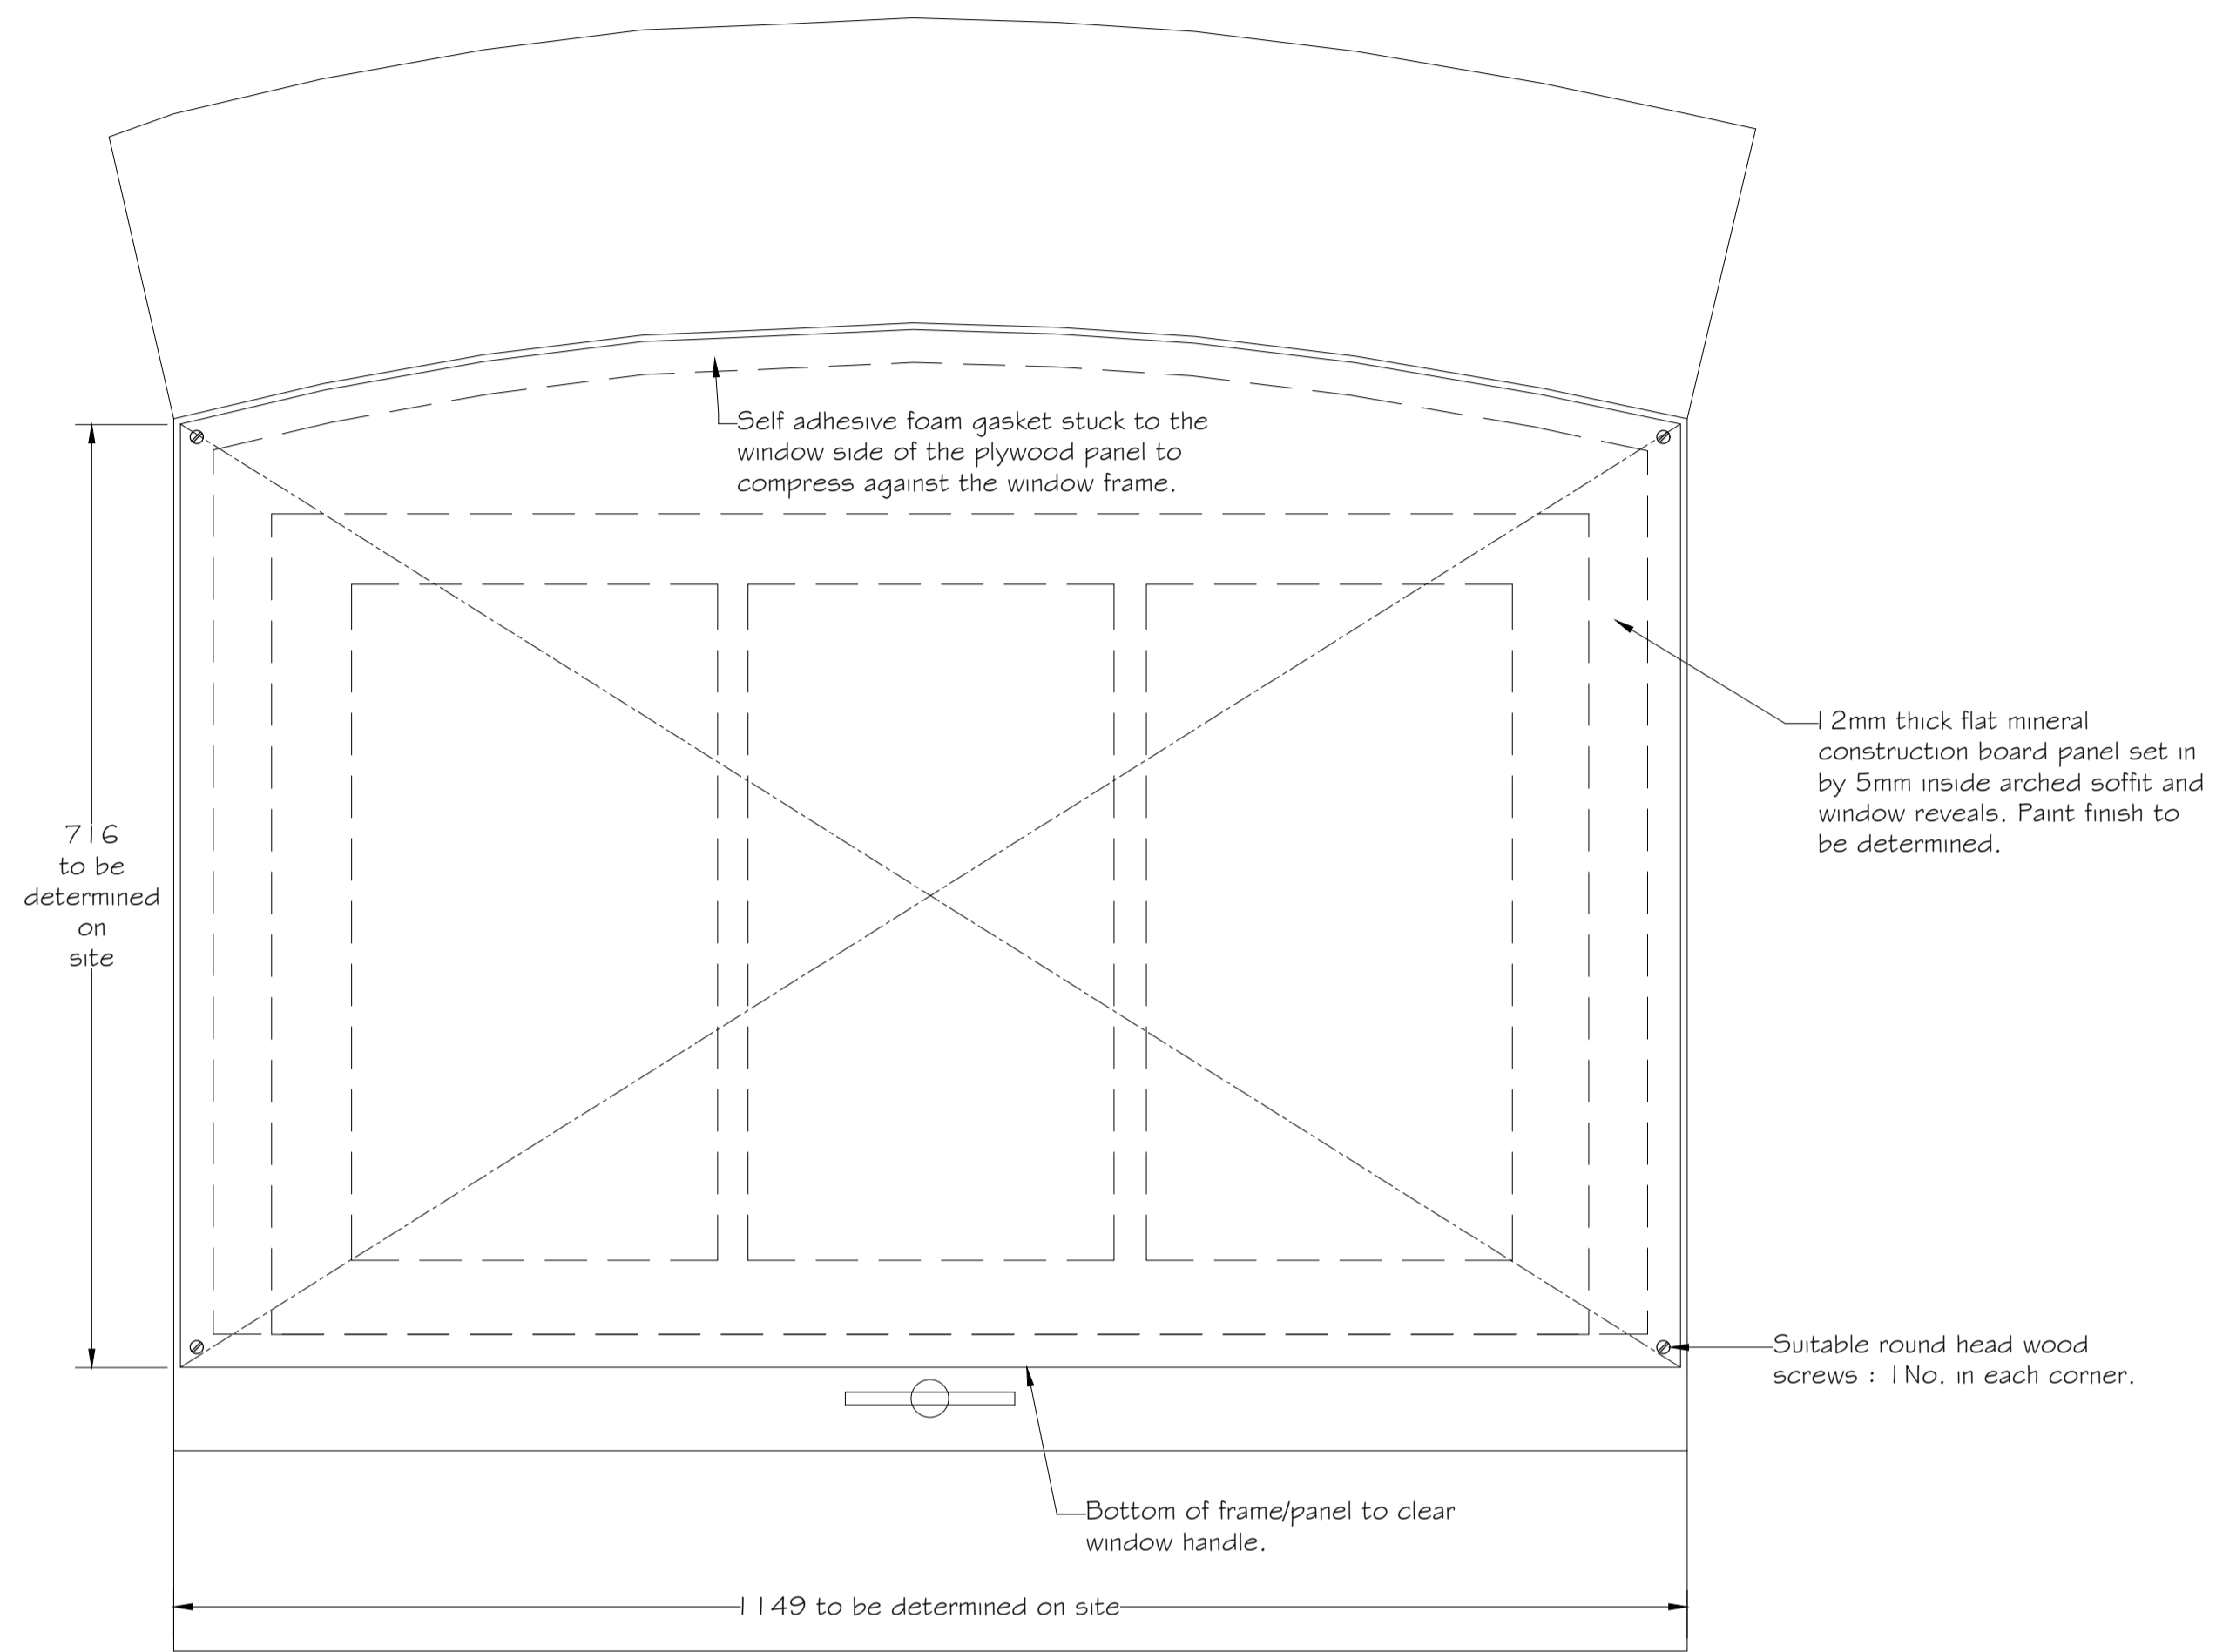

DO NOT SCALE THIS DRAWING  
ALL DIMENSIONS MUST BE CHECKED ON  
SITE BEFORE WORK COMMENCES

WINDOW CLADDING 1.5 scale

No.	By	Revision	Date

Job Title  
Camden

Drawing Title  
WINDOW PANEL DETAILS

Scale 1.5 @ A1 Drawing No. 22-714-05 Rev.

Drawn by Peter Bishop Date 14 Apr 22 Refer to Drawing No.