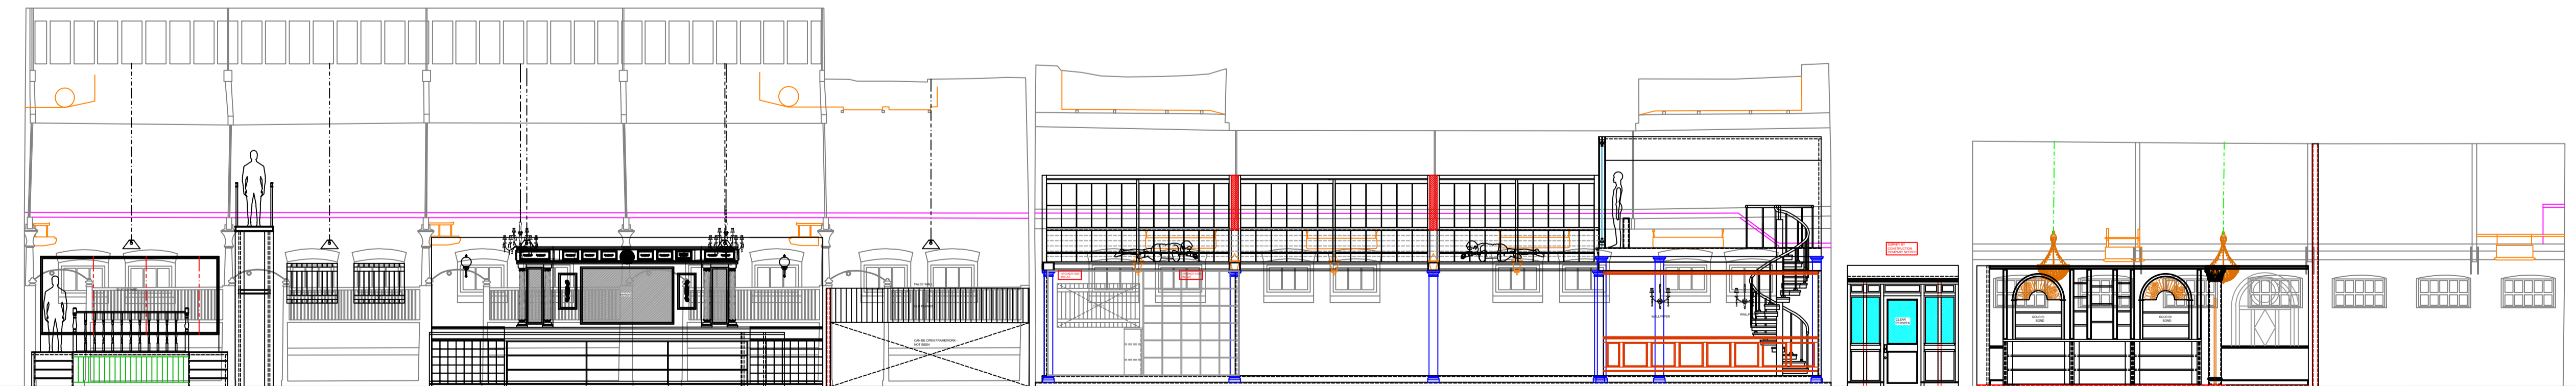

SOUTH SECTION

01

PEAKY BLINDERS

VENUE: THE STABLES, GARDEN	
DIRECTOR: TOM MALLER	
PRODUCTION DESIGNER: REBECCA BROWER	
LX DESIGNER: TERRY COOK	
SOUND DESIGNER: LUKE SWAFFIELD	
ASSOCIATE DESIGNER: HANNAH POSTLETHWAITE	
ART DIRECTOR: RYAN O'CONNOR	
PRODUCTION MANAGER: GBS ASSOCIATES	
TITLE OF DRAWING: GROUND PLAN	
DRWG NO: 000	DRAWN BY: RBR
SCALE: NTS@A1	DATE: 24.02.2022
REV No: 003	REV Notes: