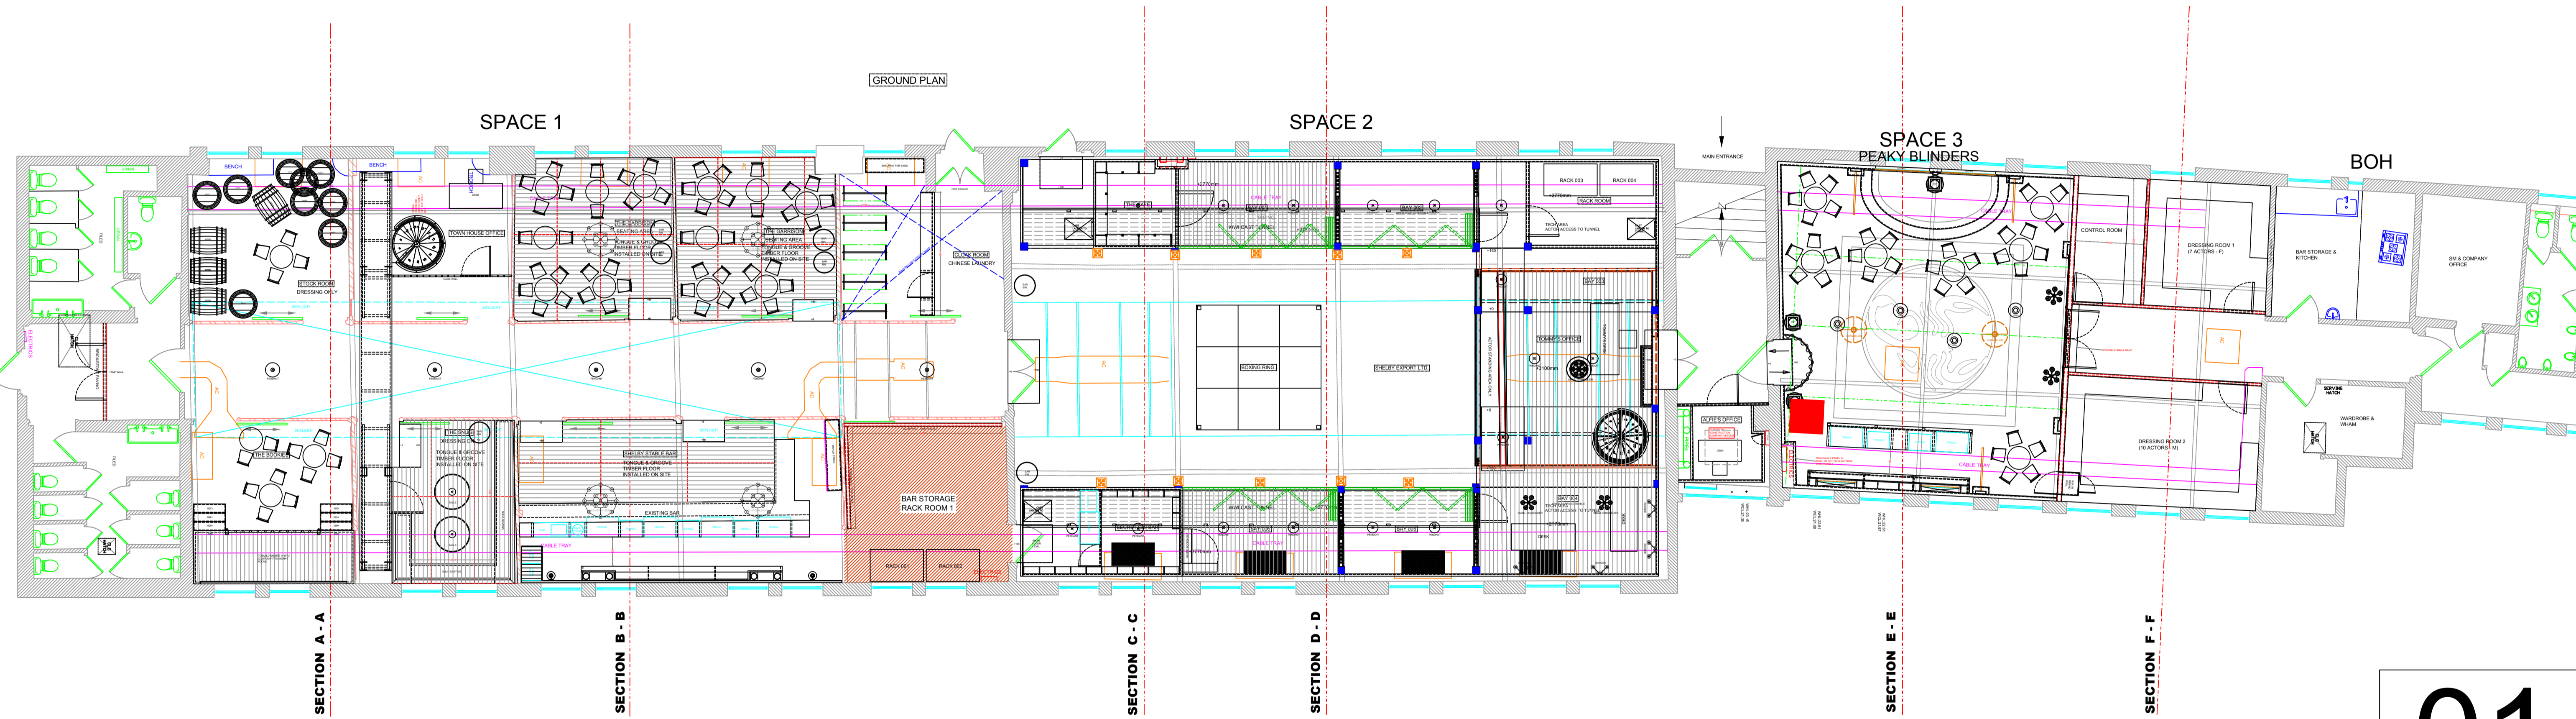

GROUND PLAN