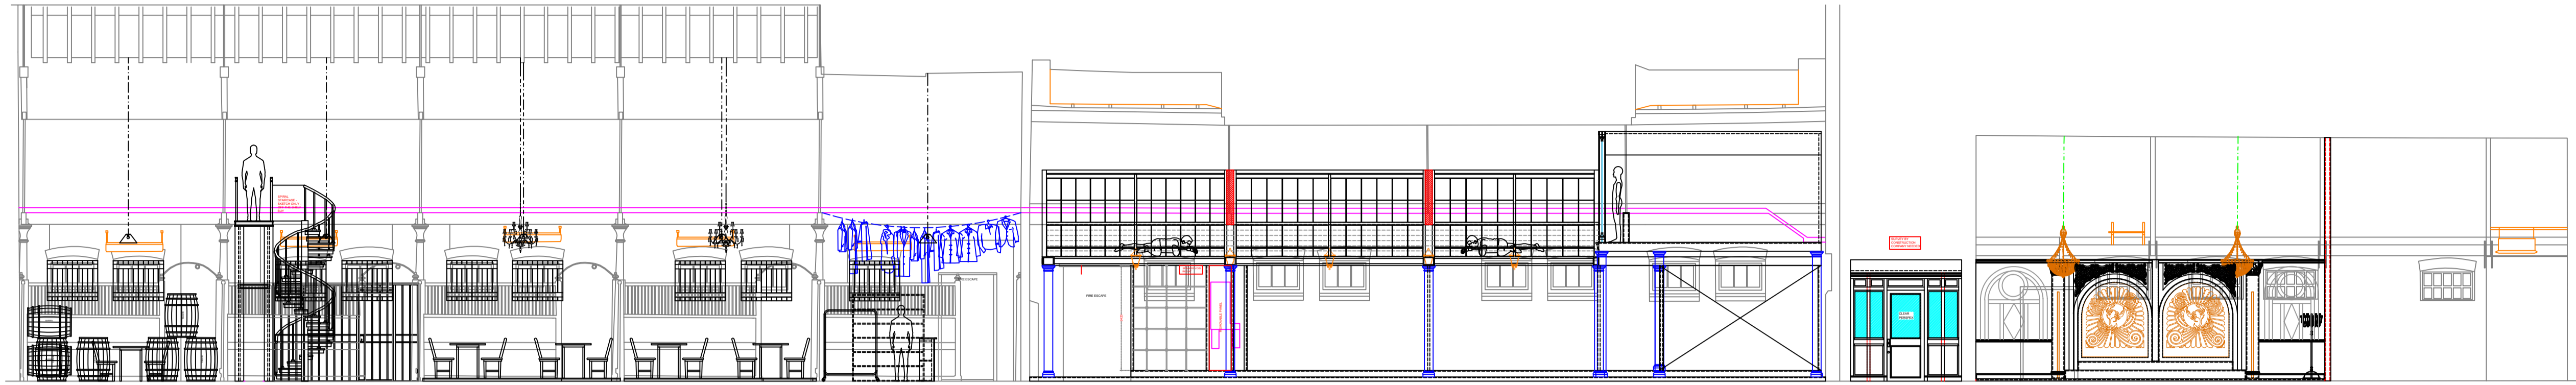

NORTH SECTION