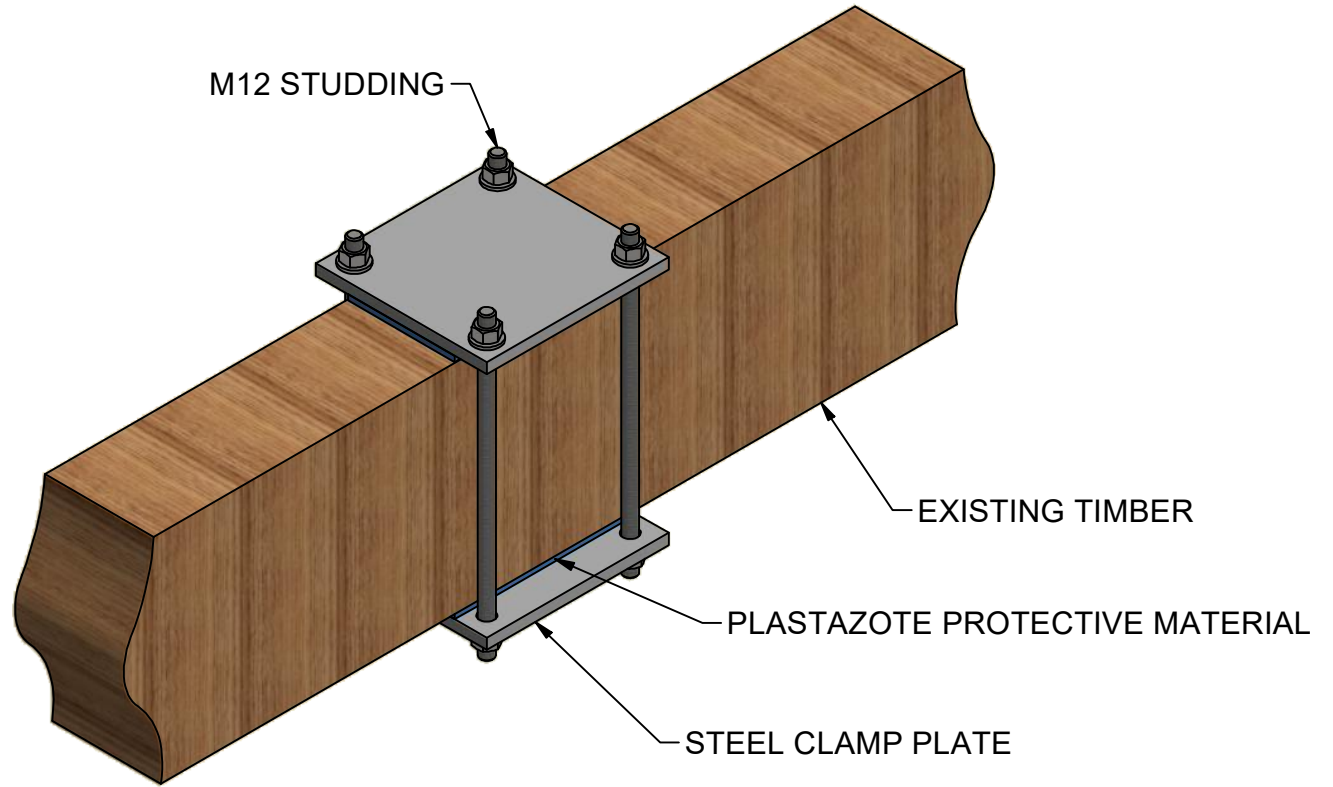

	CUT	FAB	PAINT	INSP.
DATE				
SIGN				

<small>This drawing & design is the copyright & property of UNUSUAL RIGGING Ltd. It may not be duplicated or disclosed to third parties for any purposes without the written authority of UNUSUAL RIGGING. DO NOT SCALE FROM THIS DRAWING. All dimensions must be checked on site prior to the commencement of installation. Any errors or omissions must be brought to the attention of the designer. IF IN DOUBT ASK.</small>	DIMENSIONS: mm		PROJECT: PEAKY BLINDERS		
	TOLERANCE: (Unless stated)		CLIENT:		
	FINISH: SEE NOTE		VENUE:		
			TITLE: PROPOSED TIMBER CLAMPING SCHEME		
SCALE: 1:5		ORIGINAL SIZE: A4	DRAWN: hhagley	CHK:	
DRG DATE: 10/03/2022		DRG No: 30120-D01		REV:	
UNUSUAL RIGGING LIMITED The Wharf, Bugbrooke, Northamptonshire NN7 3QB Tel: +44(0)1604 830083 Fax: +44(0)1604 831144 Email: info@unusual.co.uk Web: www.unusual.co.uk					