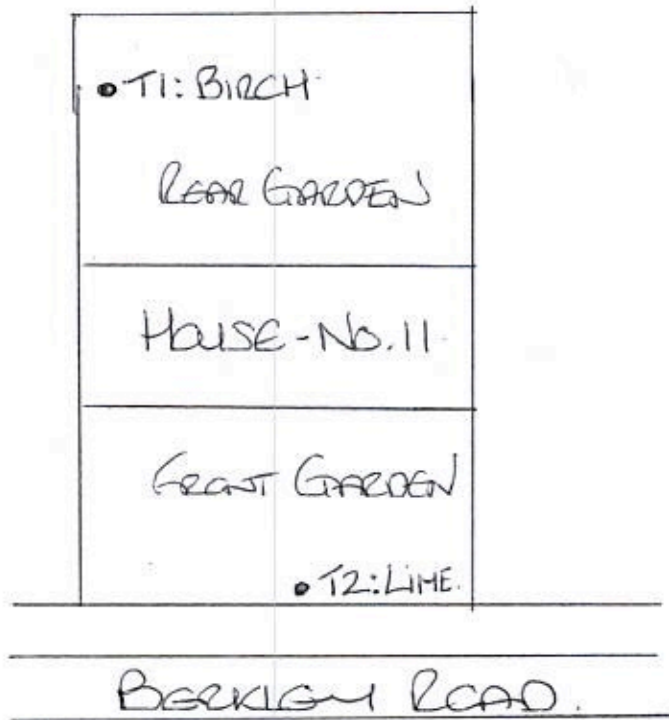

SKETCH PLAN FOR 11 BEEKLEY ROAD.

SKETCH PLAN FOR: 11 BERKLEY ROAD

TI: LIME

BERKLEY ROAD