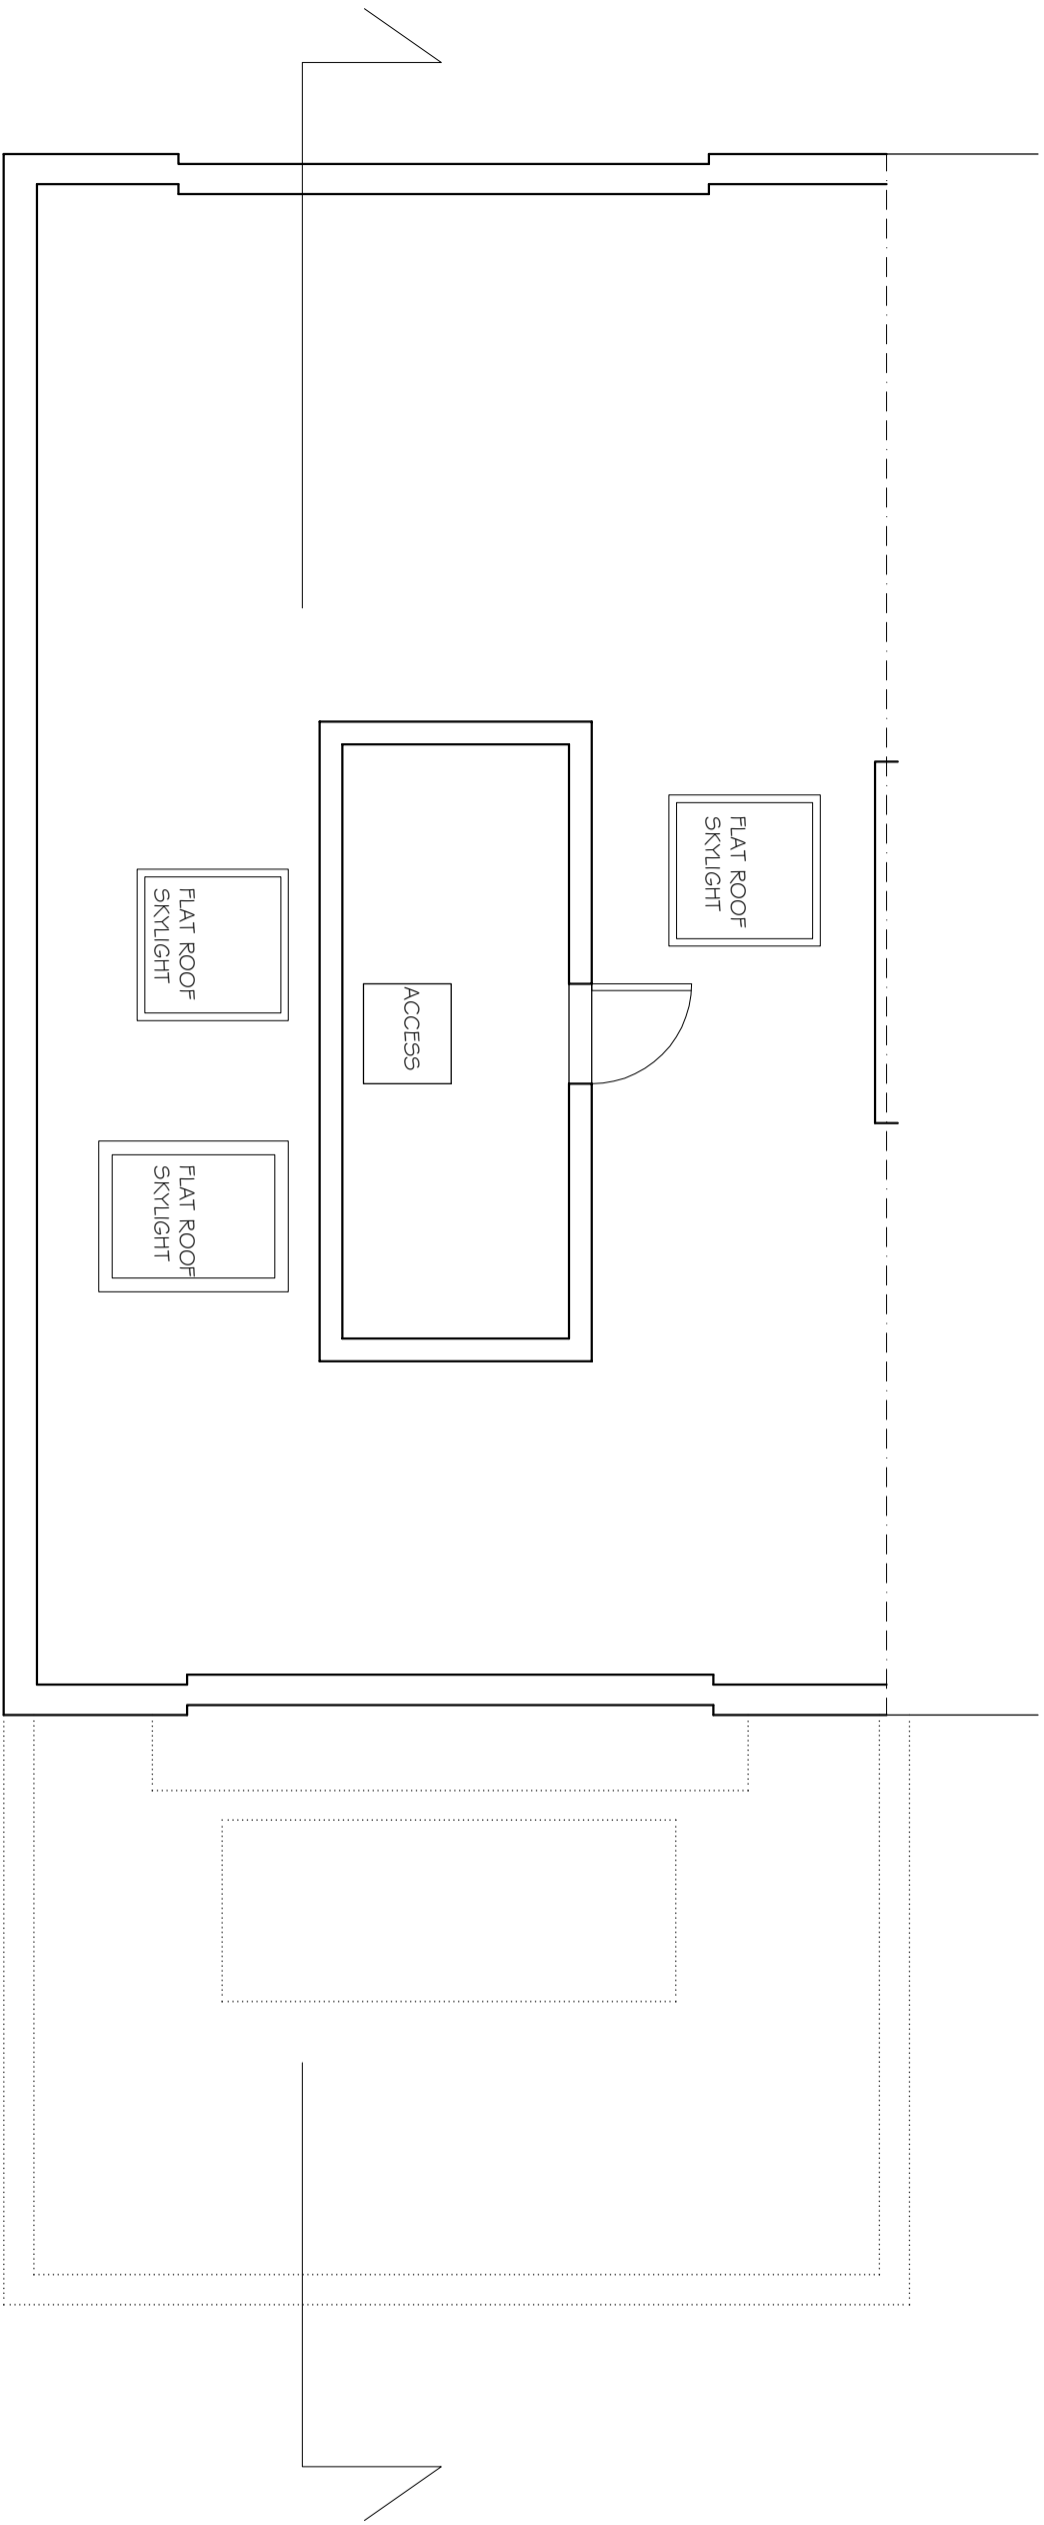

KEY

NOTES
1. Do not scale & print this drawing
2. Report all drawing errors, omissions and discrepancies to the architect/designer.

KASIA WHITEFIELD DESIGN

JOB
82 HAWTTREY ROAD
LONDON NW3 3SS
TITLE
EXISTING ROOF PLAN

DATE	SCALE	STATUS
2022.01.12	1:50@A3	EXISTING

PROJECT NO.	DRAWING NO.	REVISION
HR82/2	EX2