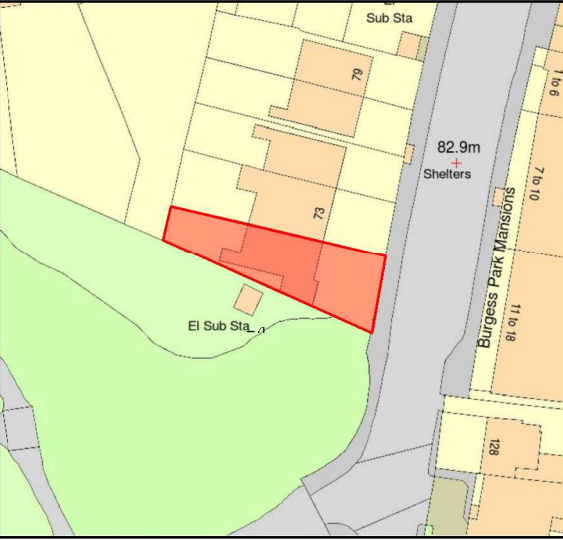

② Existing East Elevation
1 : 100

① Existing West Elevation
1 : 100

Notes:

- Contractors are responsible for the verification of all dimensions on site and the architect is to be informed of any discrepancy.
- Do not scale from this drawing.
- All Dimensions to be checked on Site

Legend/Site:

North on Drawings:

Status

No			
R01		Adecon	02/04/2022

Rev	Description	Issued By	Date

Consultant:

Project Name:

71 fortune Green Road, London, NW6 1DR