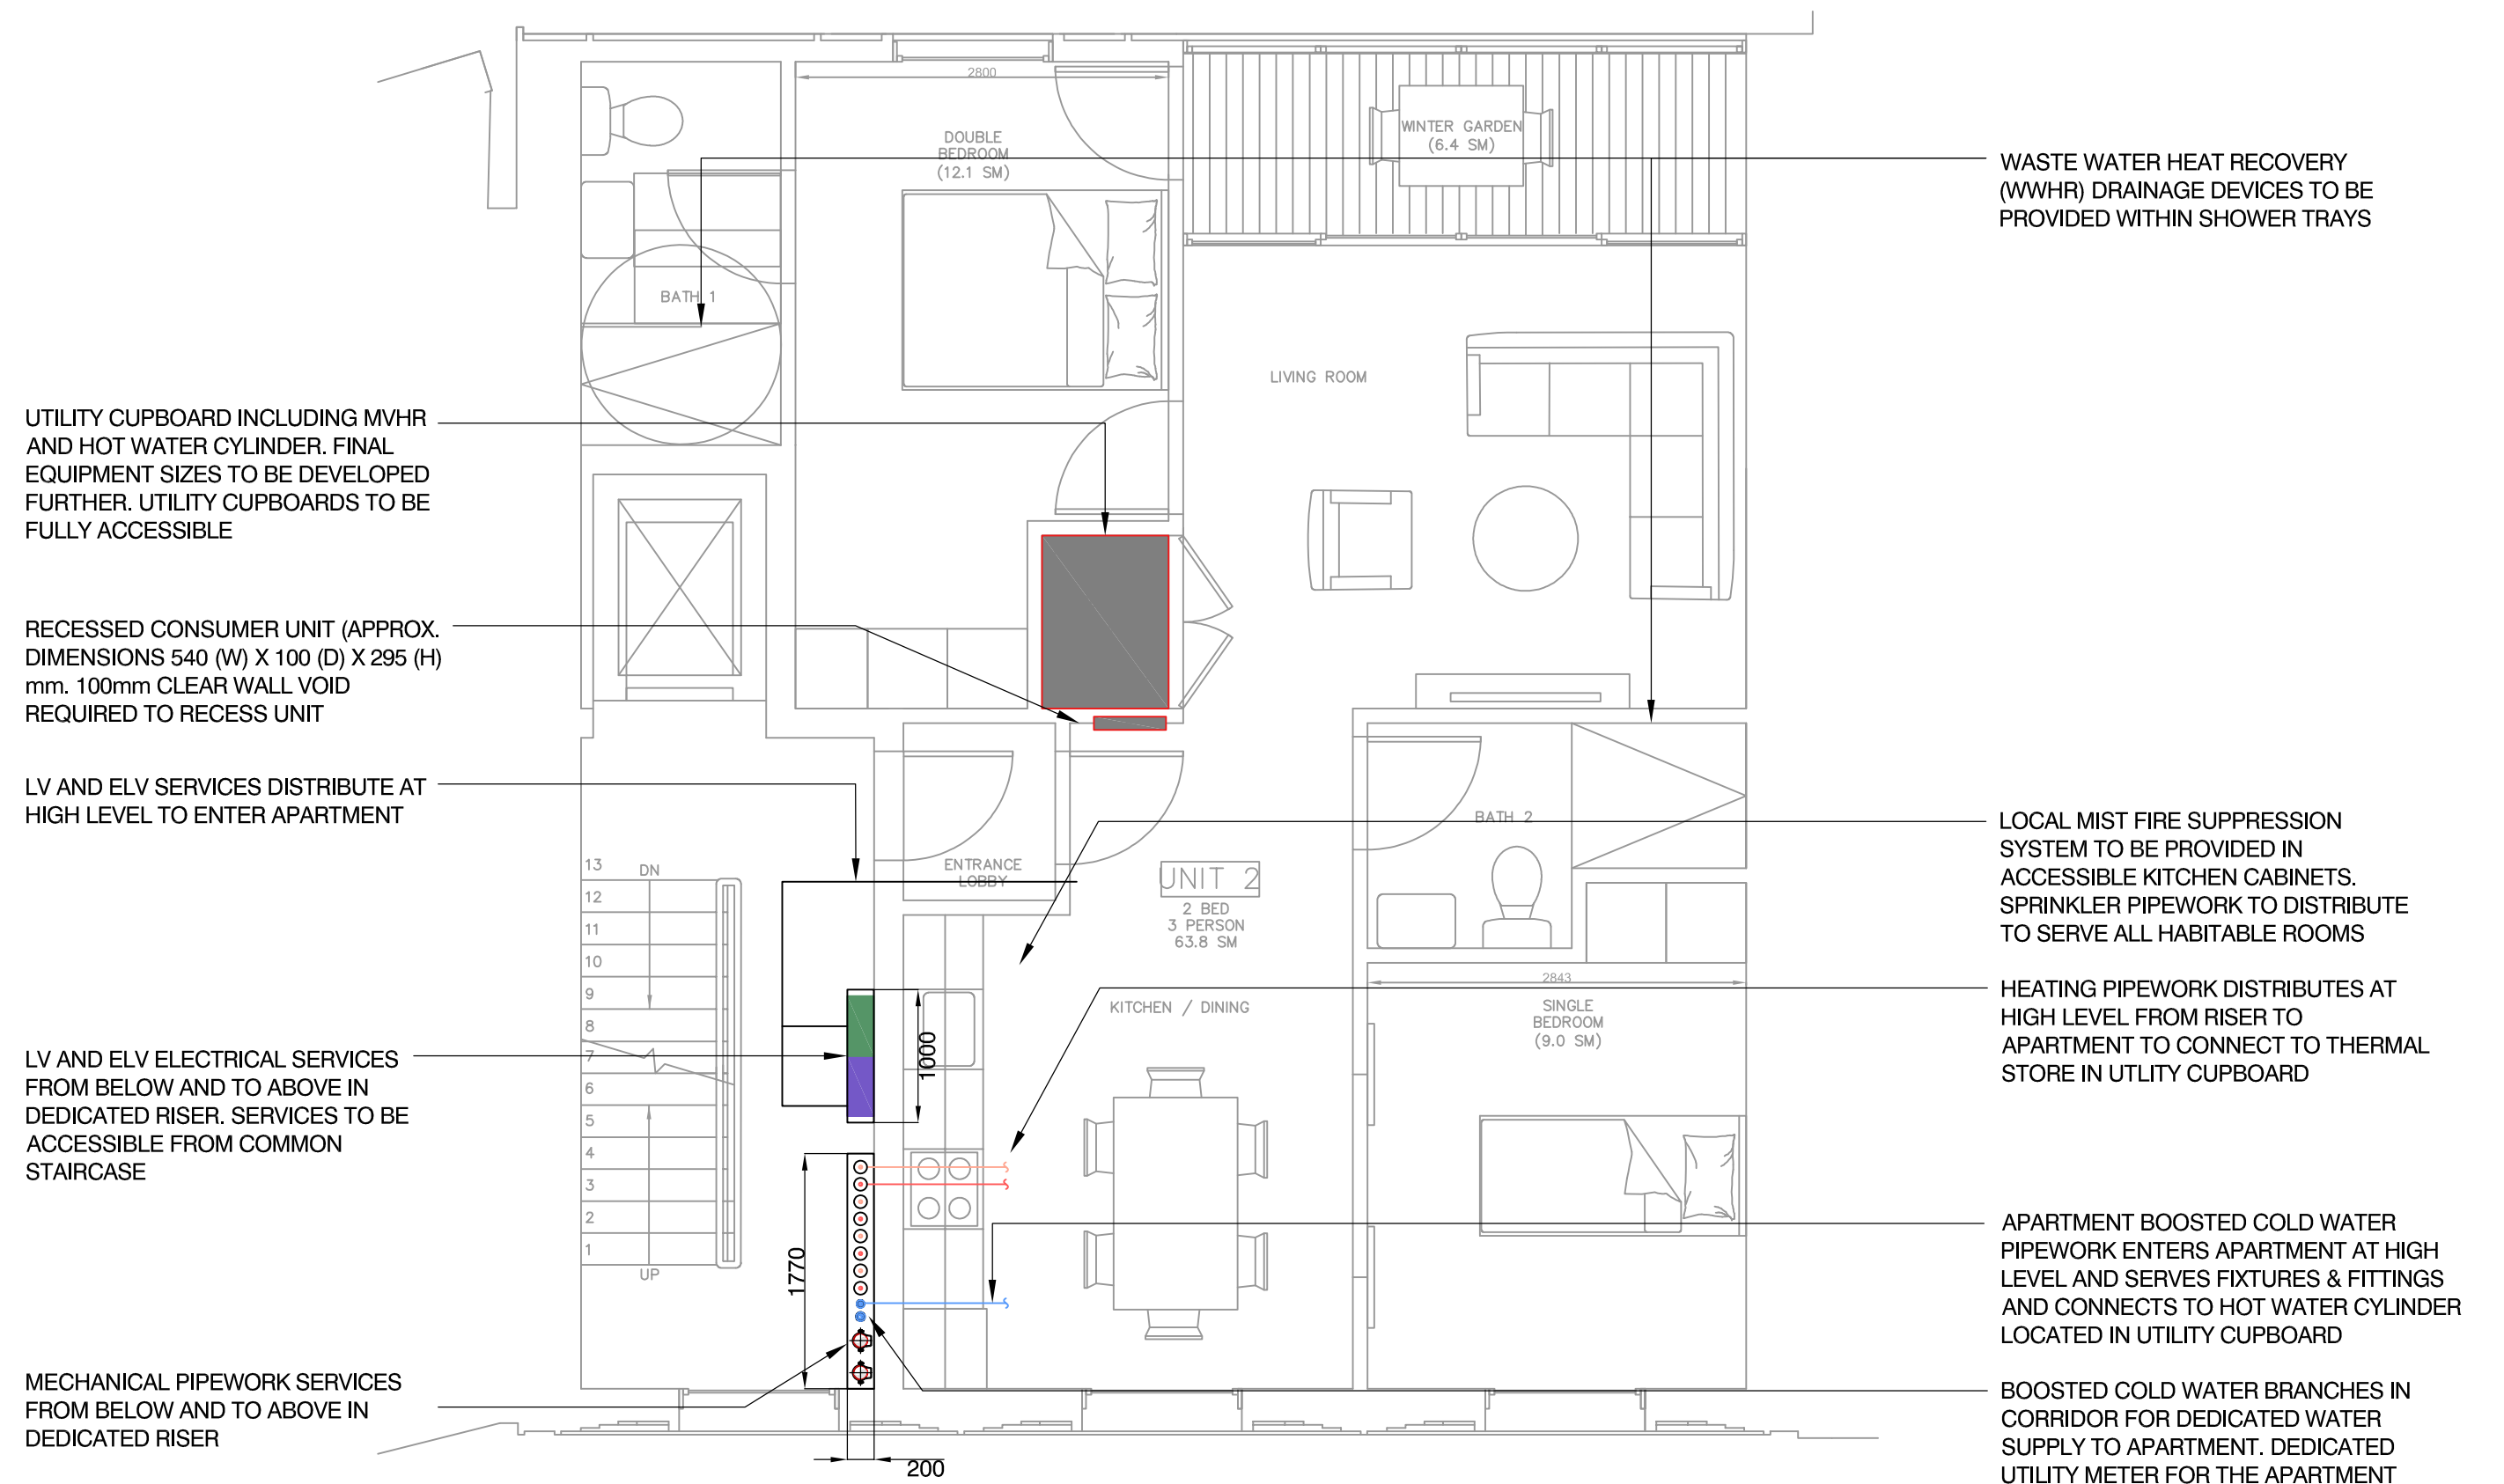

MEZZANINE M&E LAYOUT
SCALE 1:50

LEVEL 01 M&E LAYOUT
SCALE 1:50

SECTION A - EXTERNAL ASHPs
SCALE 1:50

LEVEL 02 M&E LAYOUT
SCALE 1:50