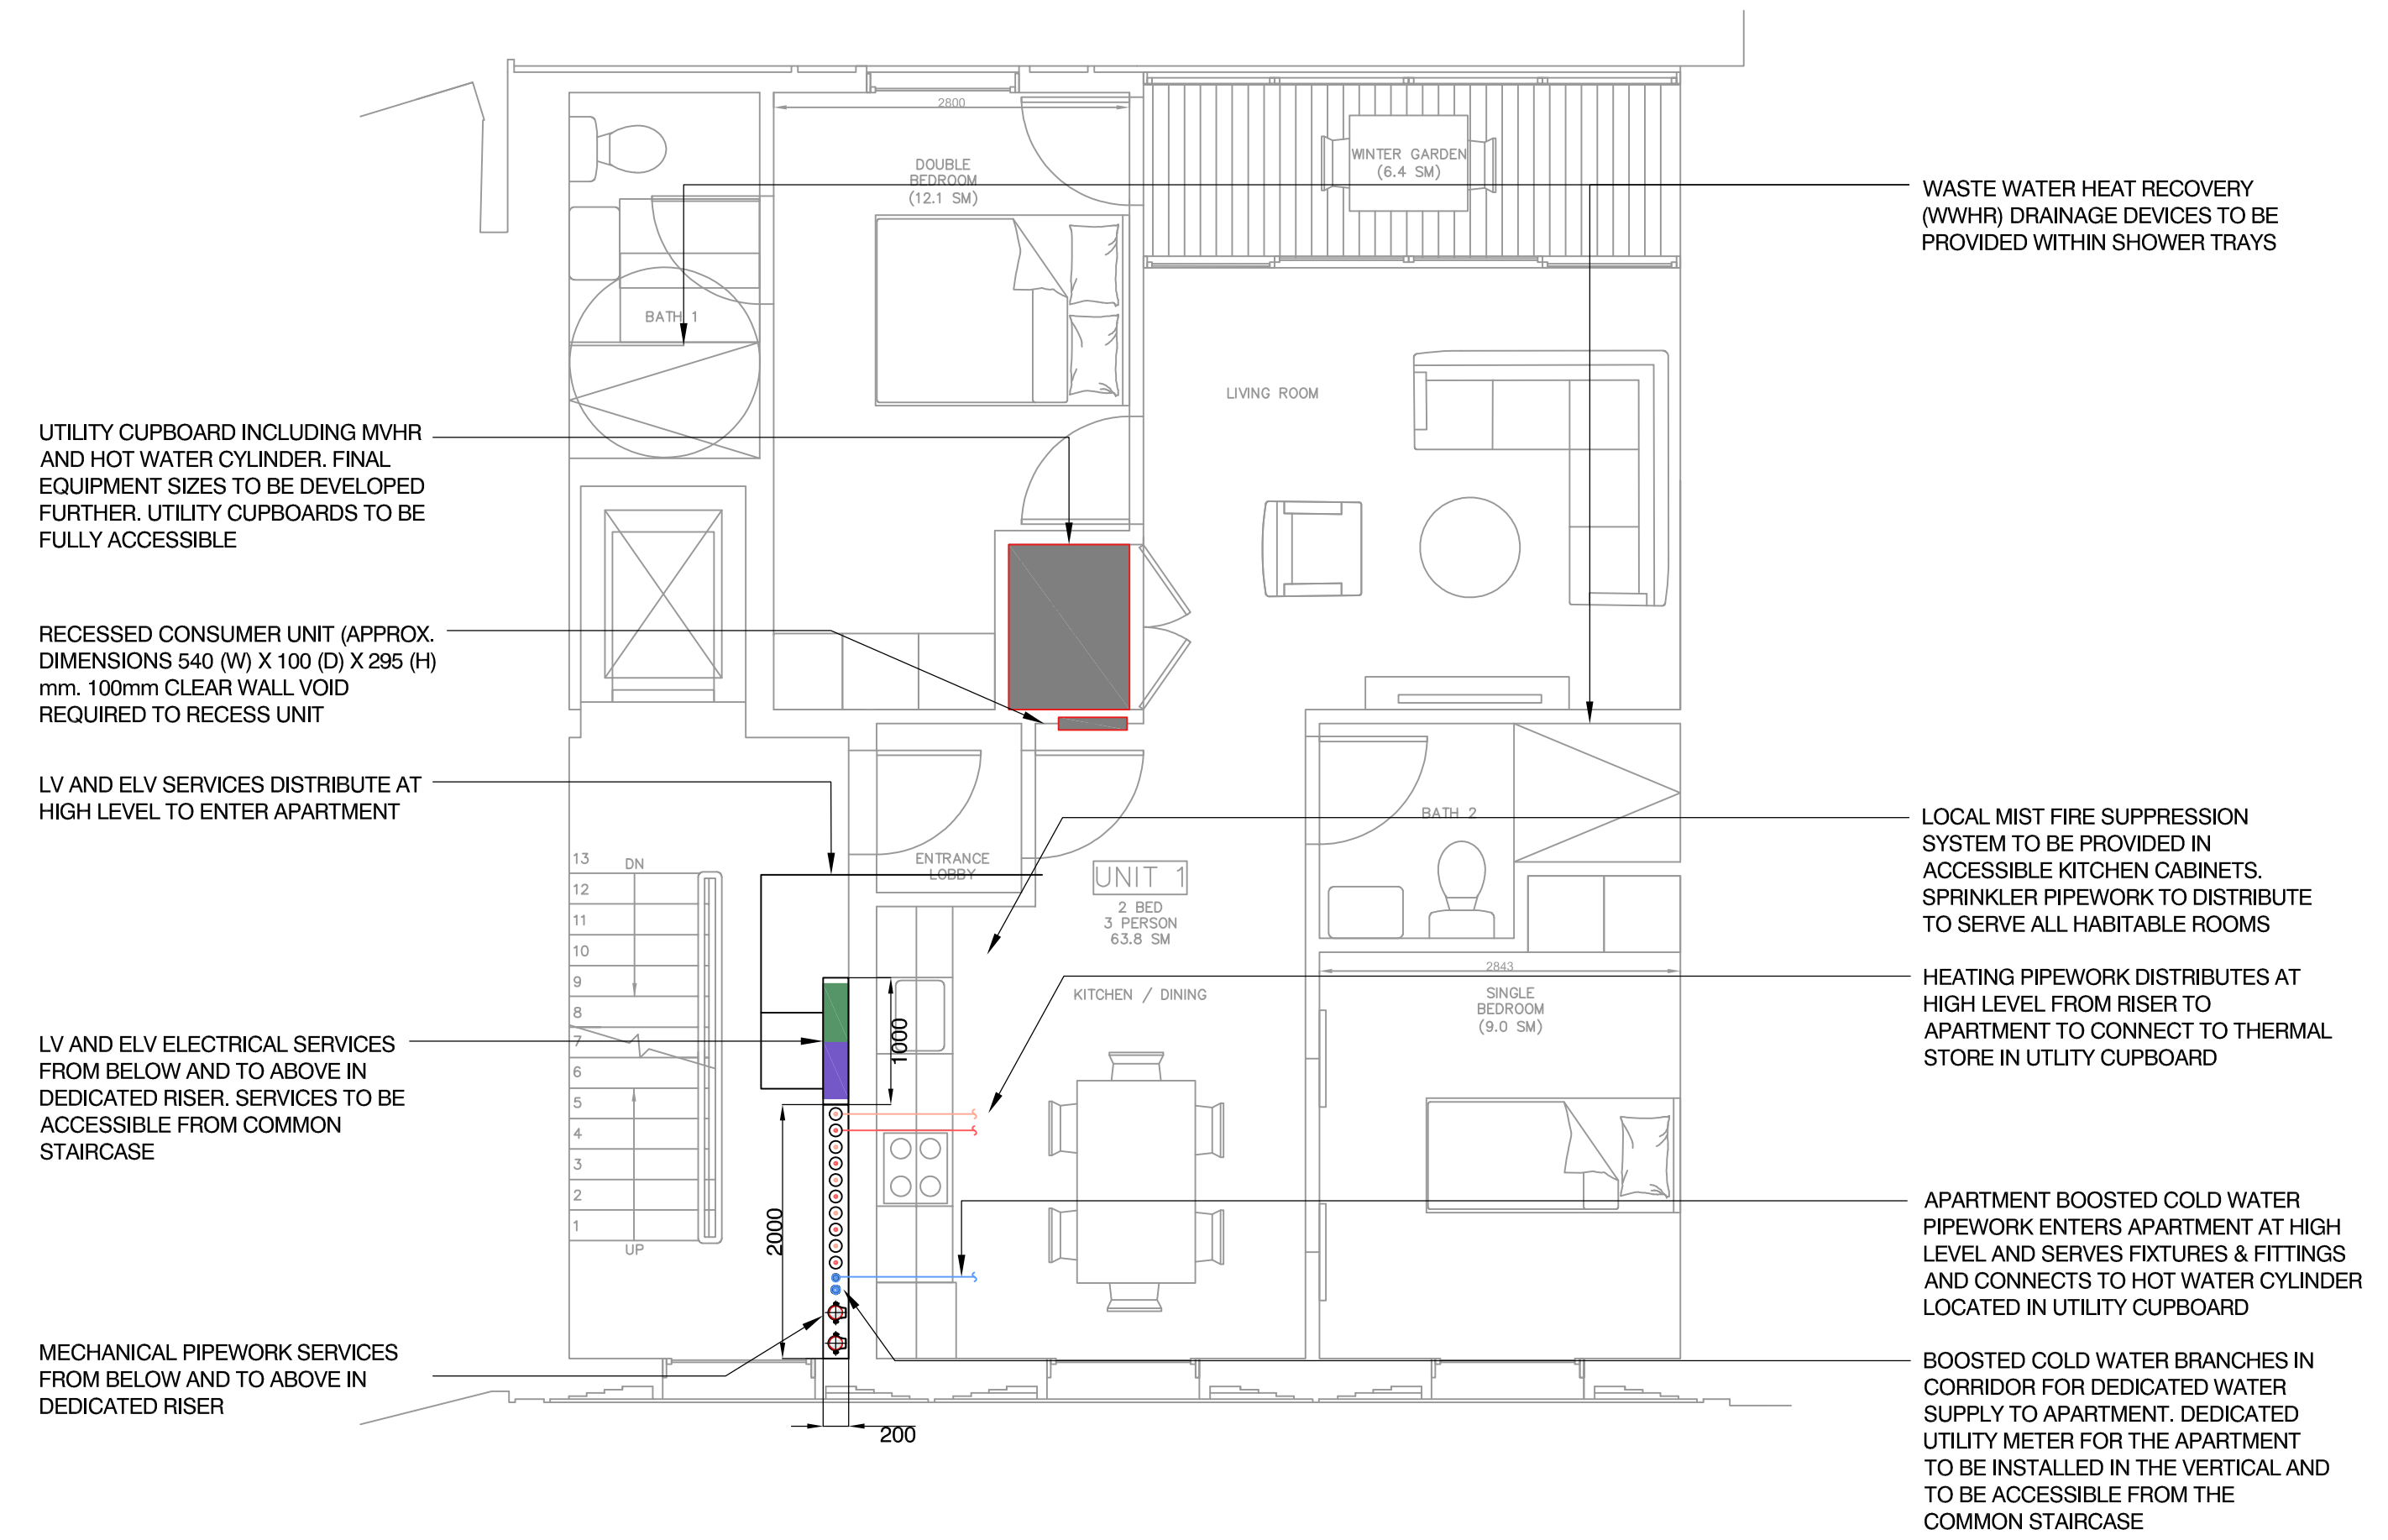

MEZZANINE M&E LAYOUT
SCALE 1:50

LEVEL 01 M&E LAYOUT
SCALE 1:50

SECTION A - EXTERNAL ASHPs
SCALE 1:50

LEVEL 02 M&E LAYOUT
SCALE 1:50