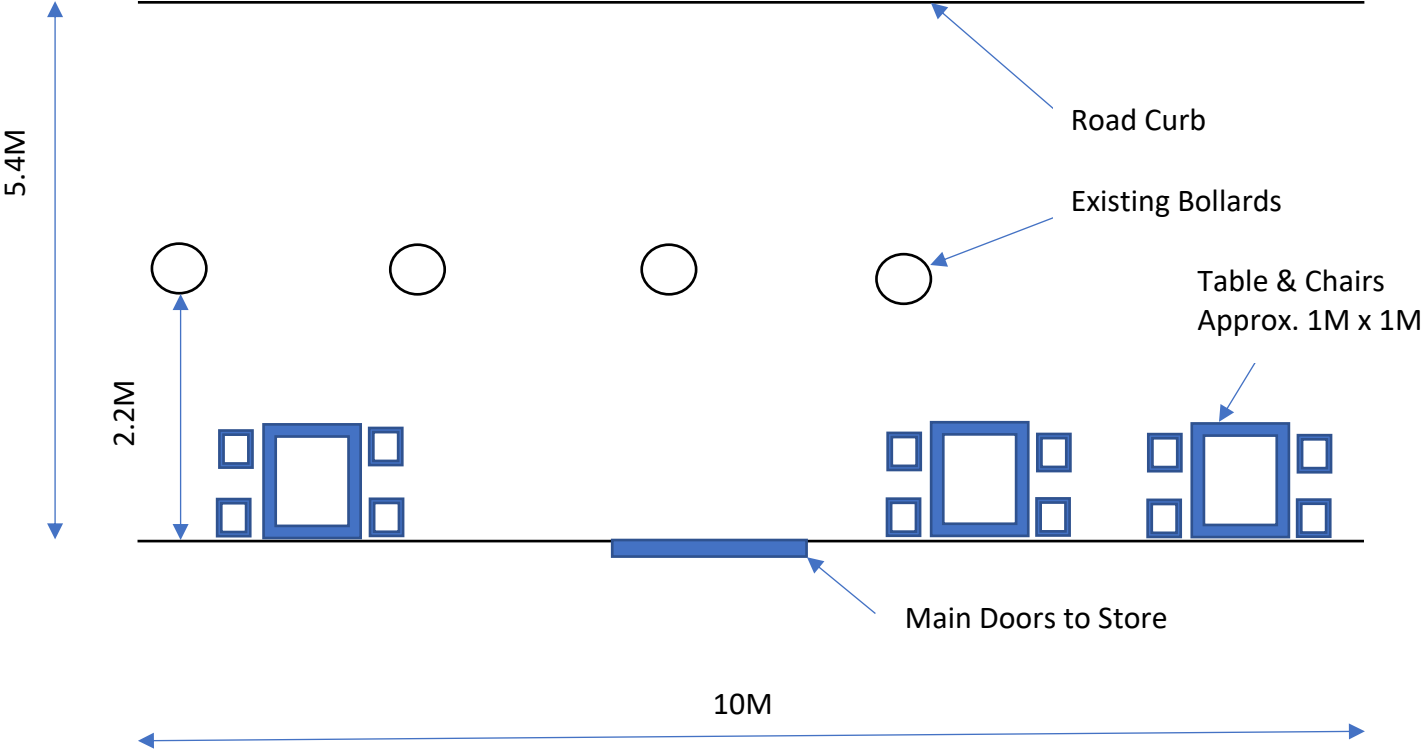

Layout For Pavement Licence 156 Southampton Row, London, WC1B 5AR

**ROAD**

**STORE**