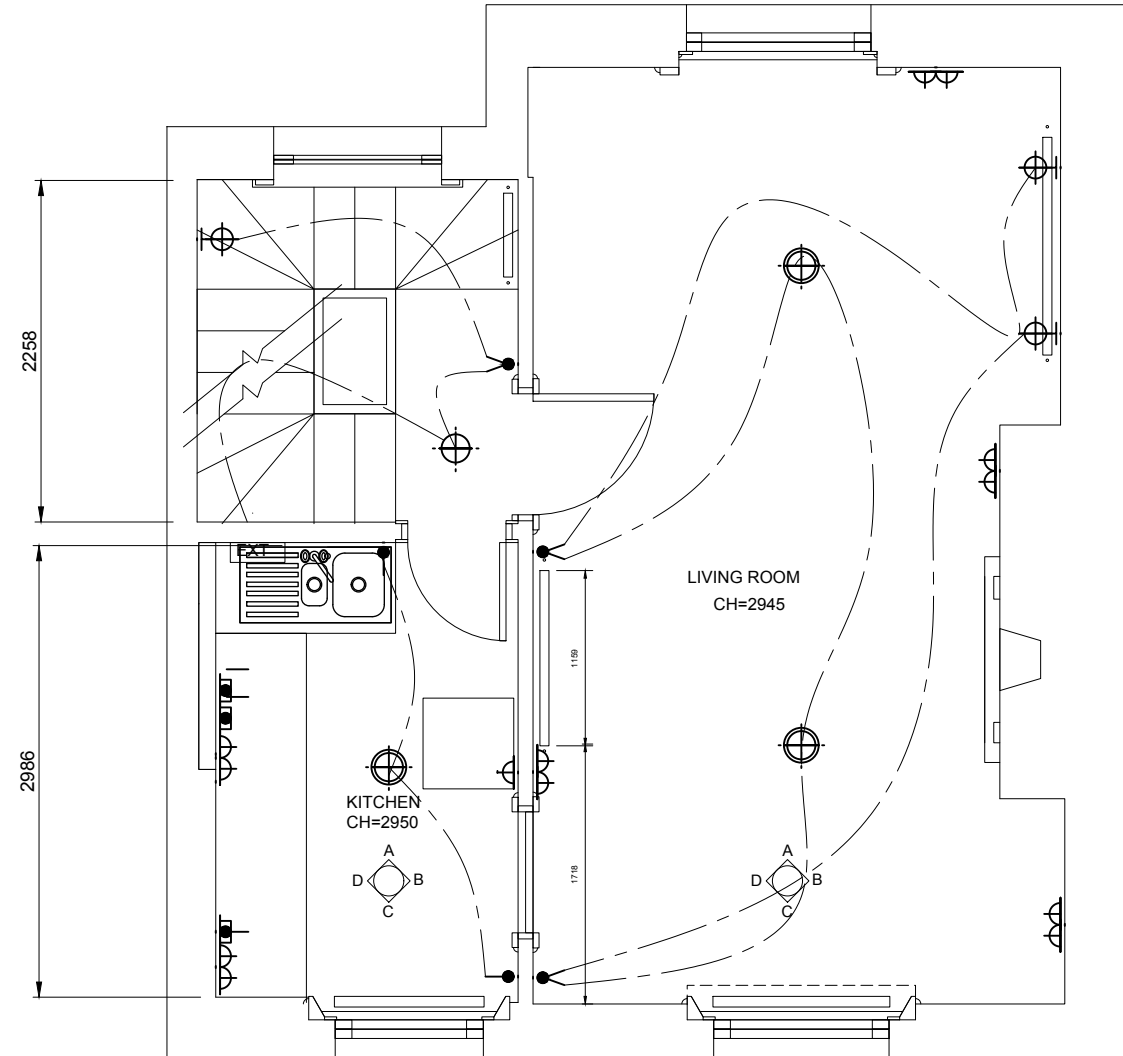

GROUND

FIRST FLOOR

Charlotte Crosland Interiors
 The Garden Studio
 62 St Marks Road
 London W10 6NN
 Tel 020 8960 9442

PROJECT
 19 Great Ormond Street

DRAWING
 Existing Ground and First floors

DRAWN	CHECKED	DATE	SCALE	SIZE
CB	-	10.03.2021	1:50	A3

PROJECT NO.	DRAWING NO.	REVISION.
GOS	01	-