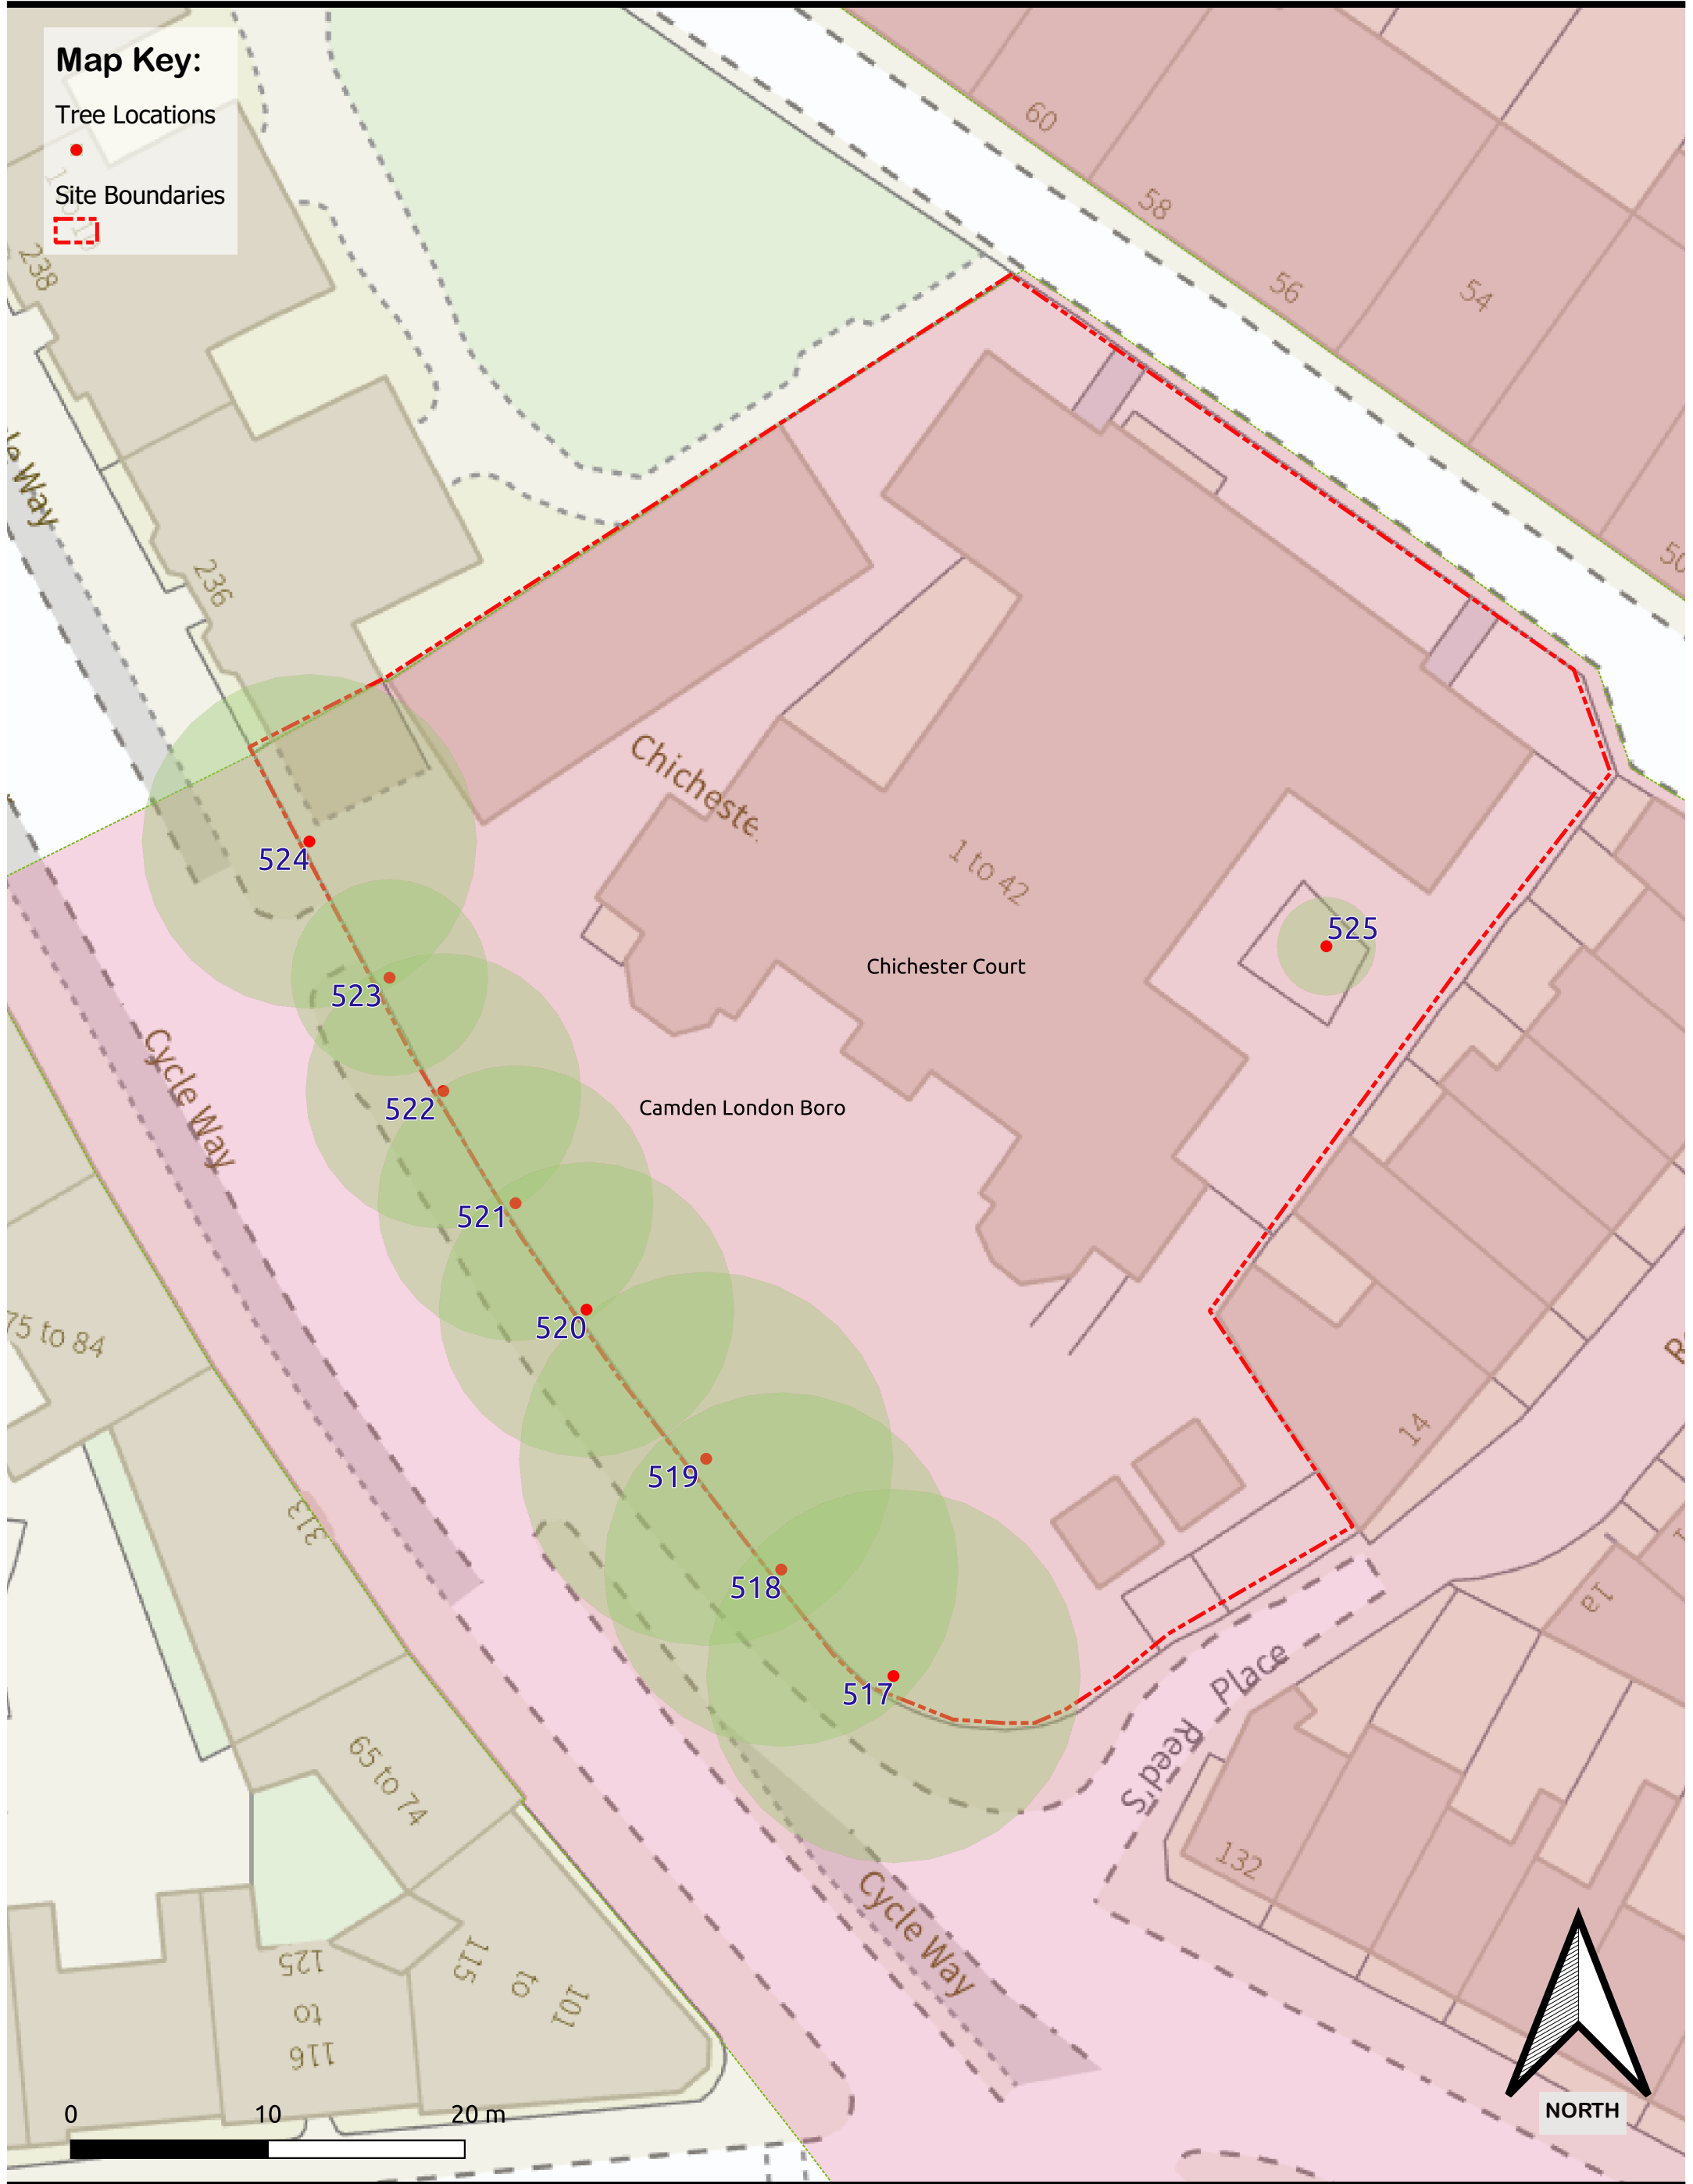

Map Key:

Tree Locations

Site Boundaries

ARBORHELP

Site: Chichester Court, NW1 9LZ
Client: One Housing Group
Project: Tree Risk Assessment - specified trees
Tree Location Plan
Date: 2022-04-11T18:28:12.
File Ref: QTRA2022-OHG-NW1-9LZ-TLP

NOTES: Tree Location Plan

Do not scale off plan - it is not dimensionally accurate. Tree locations are approximate.

Ordnance Survey MasterMap data is used for background mapping layers.

ARBORHELP

E: mark@arborhelp.co.uk
P: 020 8540 9966
M: 07950 481175