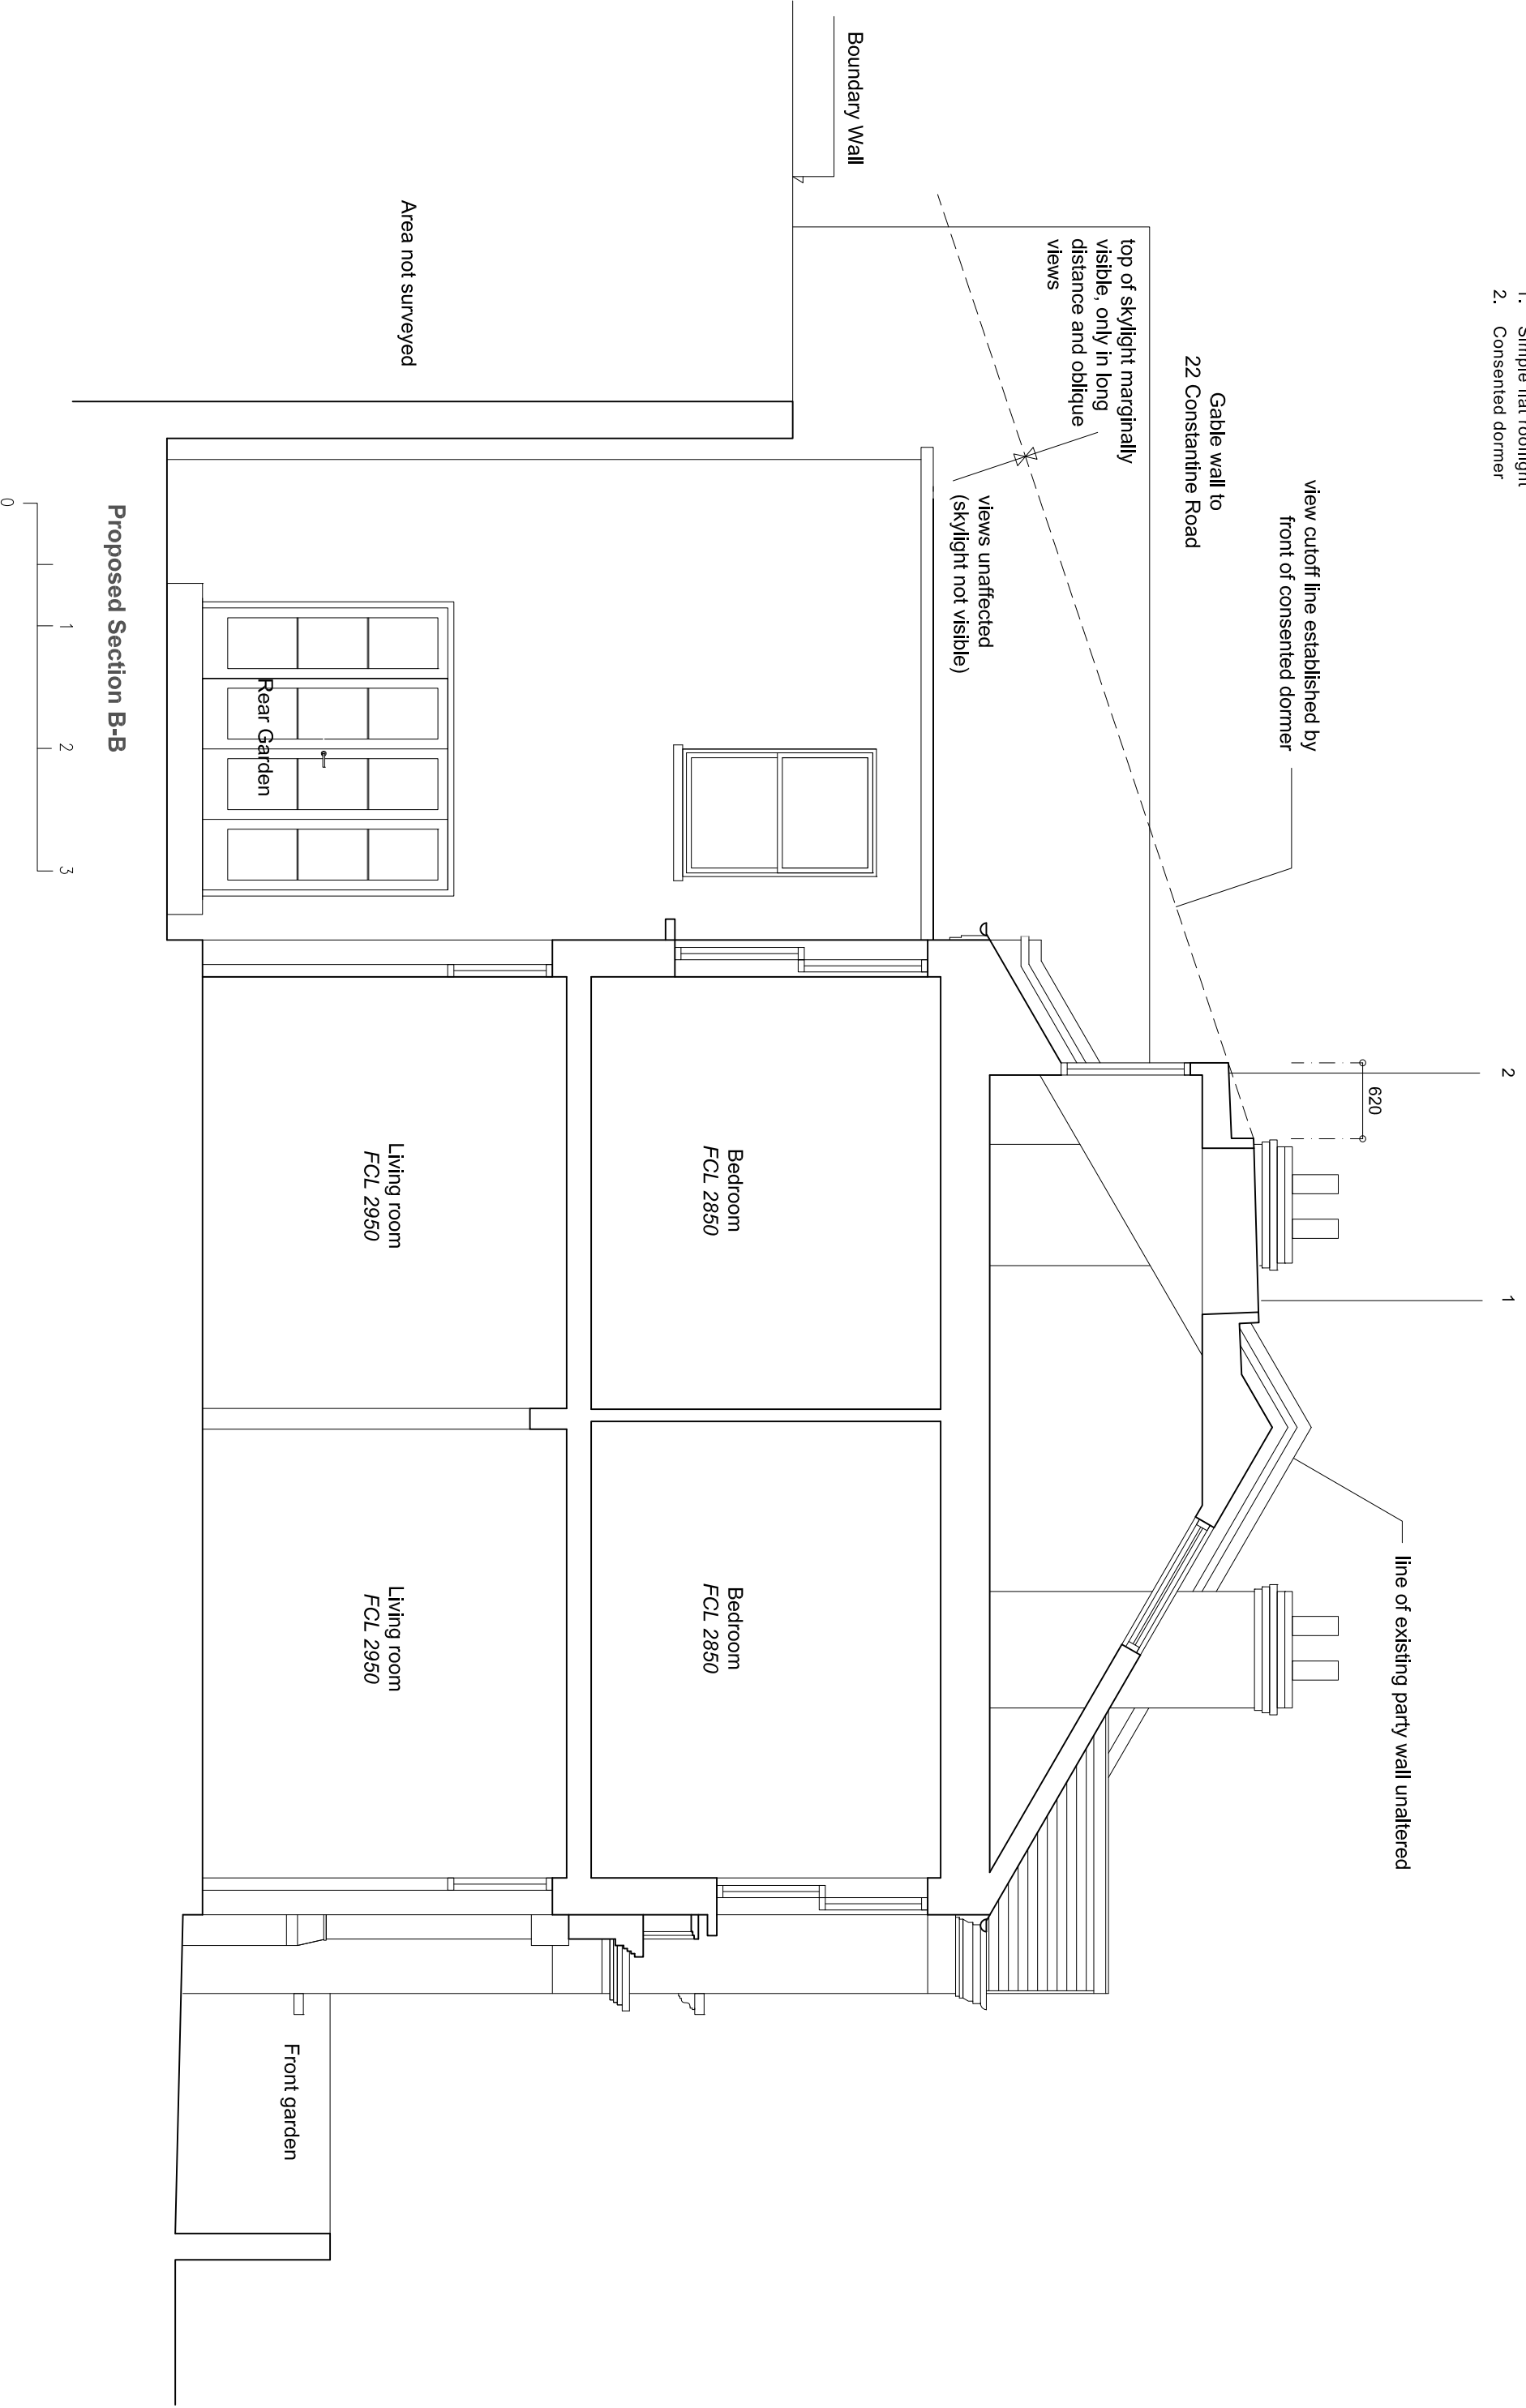

- Legend**
1. Simple flat rooflight
  2. Consented dormer

Drawing No. DL016  
Scale 1:50 @A3

REV: D  
10.09.21

24 Constantine Road  
Mr and Mrs Dilley

PLANNING ISSUE

NON MATERIAL  
AMENDMENT